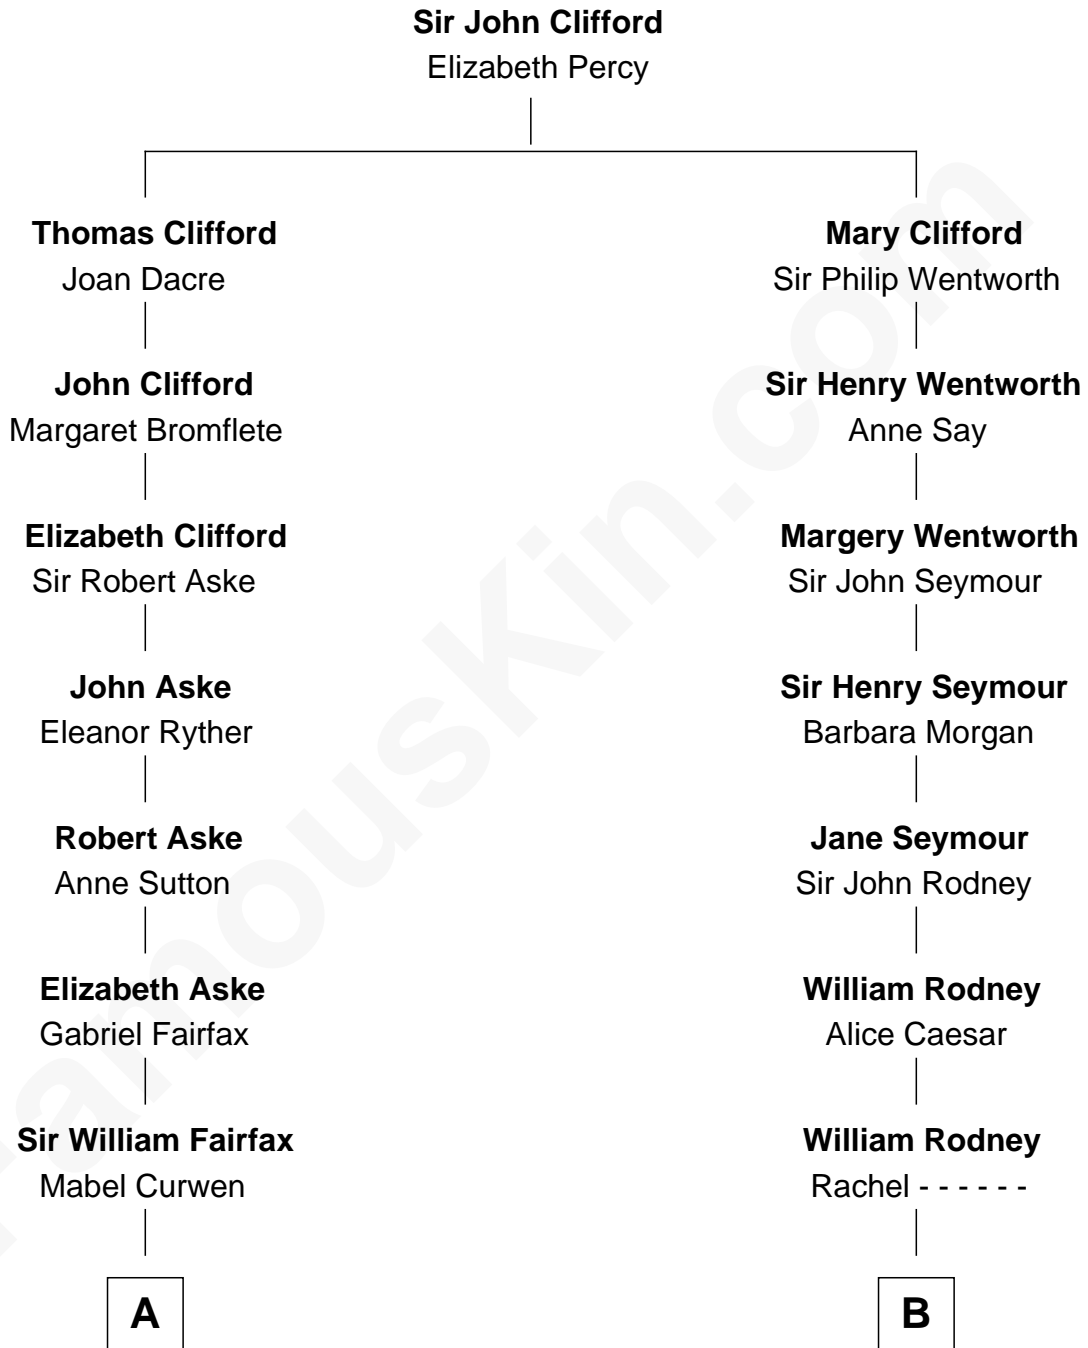

# FamousKin.com Relationship Chart of

**Ellen DeGeneres**

*Comedienne and TV Personality*

9th cousin 11 times removed of

**Caesar Rodney**

*Signer of the Declaration of Independence*

**C**

Alfred George DeGeneres

Julia E. Billiu

Elliot Everett DeGeneres

Ruth Elodie Martin

Elliot Everett DeGeneres

Betty Jane Pfeffer

Ellen DeGeneres

*Comedienne and TV Personality*