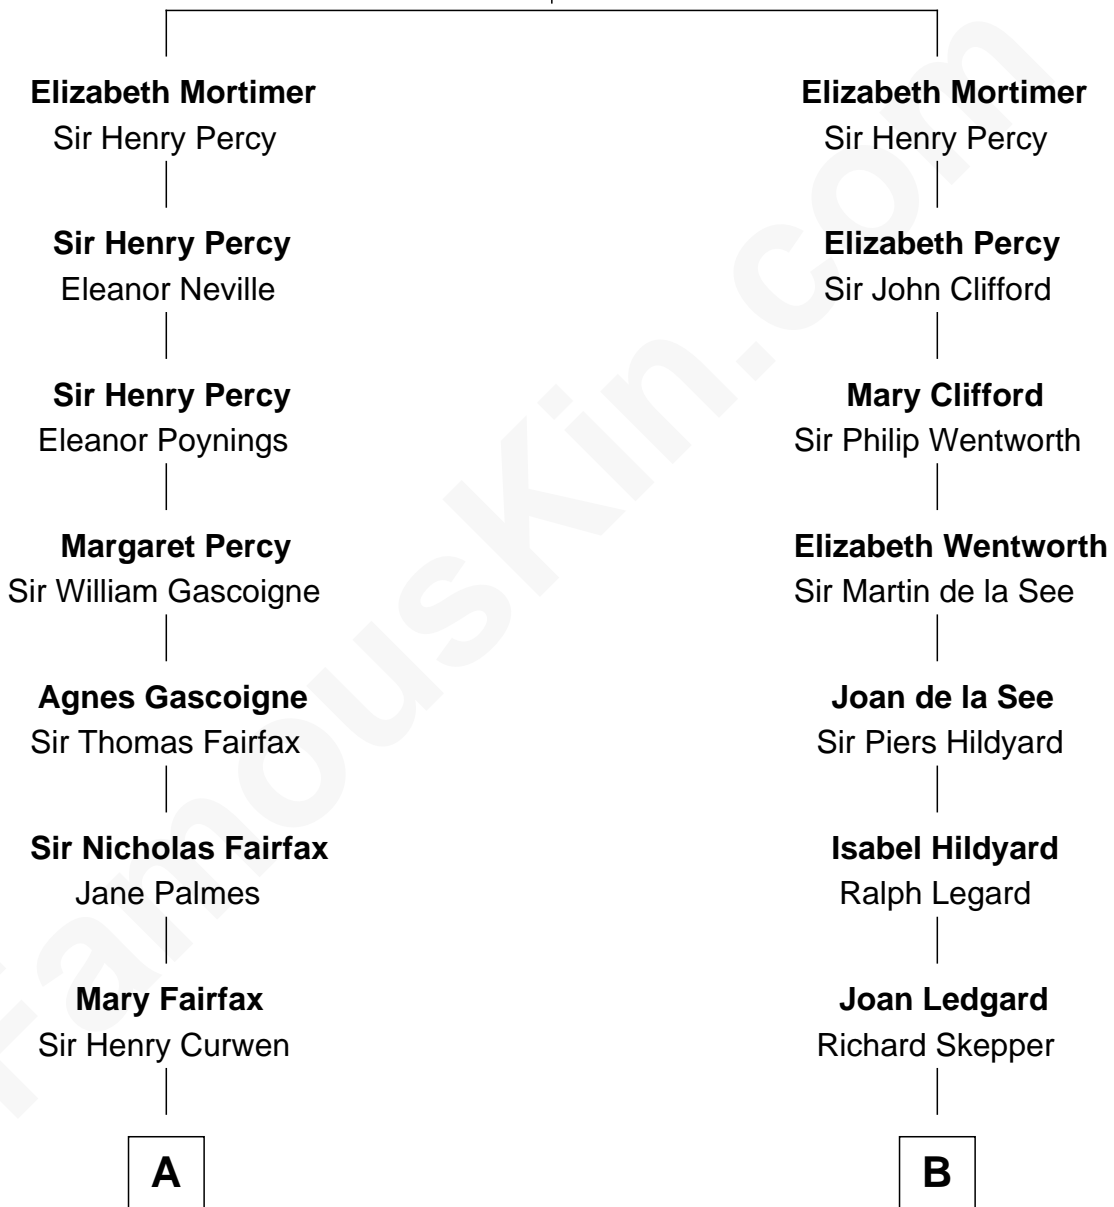

FamousKin.com Relationship Chart of

Ellen DeGeneres

Comedienne and TV Personality

18th cousin 3 times removed of

Roy Rogers

Cowboy movie actor and singer

Edmund Mortimer
Philippa Plantagenet

C

Joseph C. DeGeneres

Mary Whittemore

Alfred George DeGeneres

Julia E. Billiu

Elliot Everett DeGeneres

Ruth Elodie Martin

Elliot Everett DeGeneres

Betty Jane Pfeffer