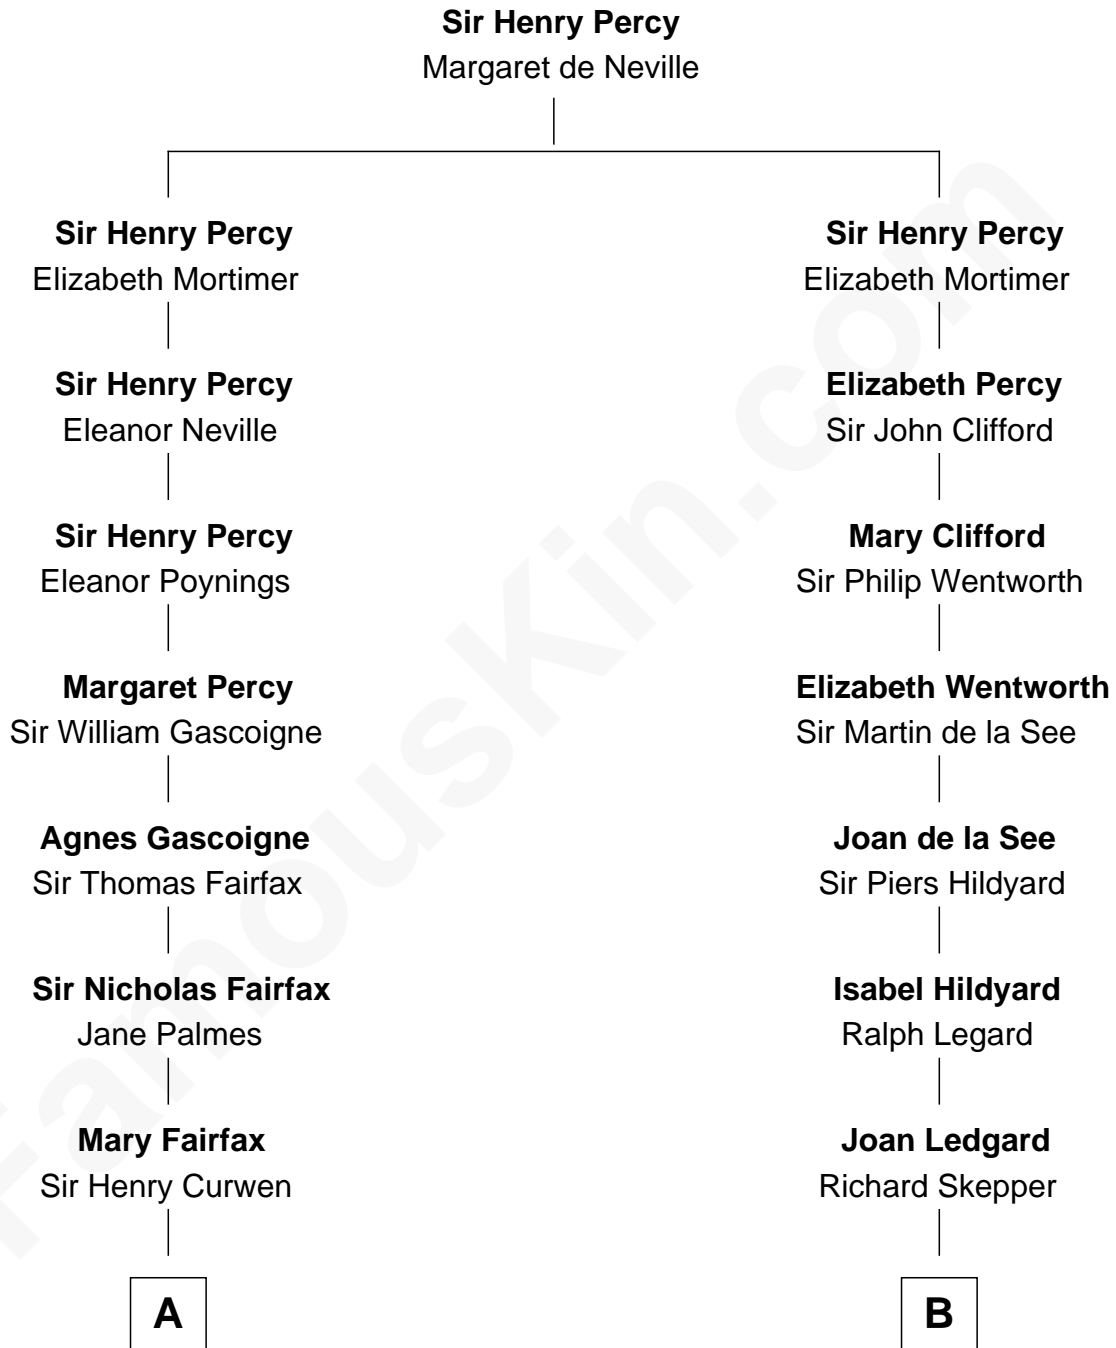

FamousKin.com

Relationship Chart of

Ellen DeGeneres

Comedienne and TV Personality

18th cousin 3 times removed of

Roy Rogers

Cowboy movie actor and singer

C

Joseph C. DeGeneres

Mary Whittemore

Alfred George DeGeneres

Julia E. Billiu

Elliot Everett DeGeneres

Ruth Elodie Martin

Elliot Everett DeGeneres

Betty Jane Pfeffer