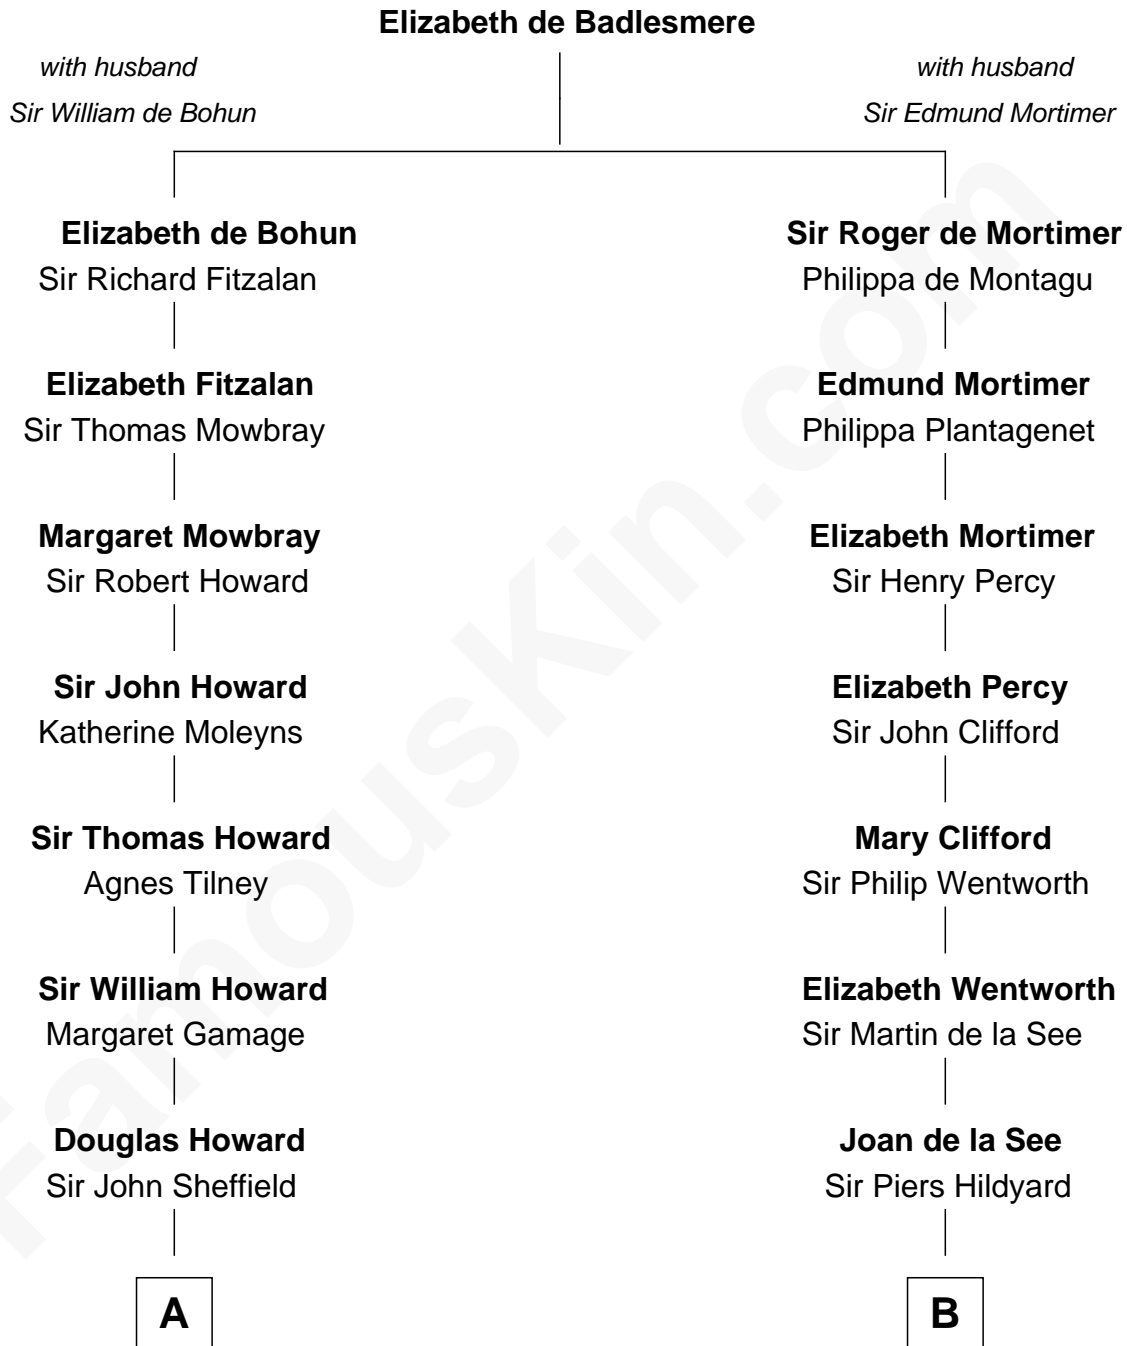

FamousKin.com Relationship Chart of

Ellen DeGeneres

Comedienne and TV Personality

20th cousin 1 time removed of

Roy Rogers

Cowboy movie actor and singer

C

Joseph C. DeGeneres

Mary Whittemore

Alfred George DeGeneres

Julia E. Billiu

Elliot Everett DeGeneres

Ruth Elodie Martin

Elliot Everett DeGeneres

Betty Jane Pfeffer

Ellen DeGeneres