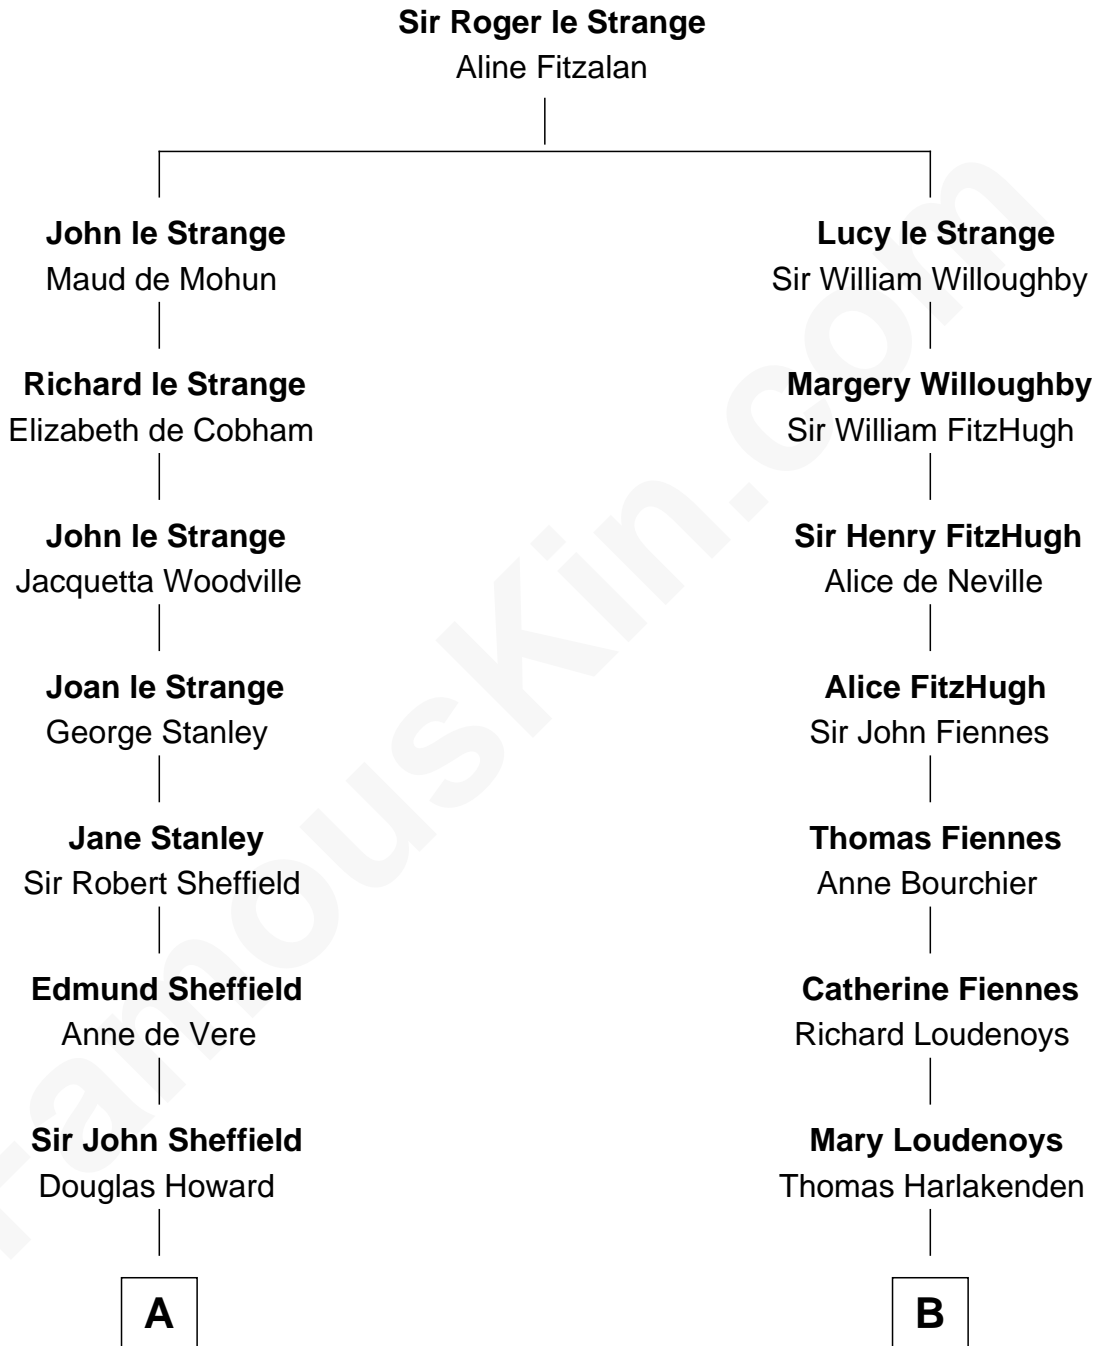

FamousKin.com

Relationship Chart of

Ellen DeGeneres

Comedienne and TV Personality

20th cousin 1 time removed of

Anne Baxter

Movie Actress

C

Joseph C. DeGeneres

Mary Whittemore

Alfred George DeGeneres

Julia E. Billiu

Elliot Everett DeGeneres

Ruth Elodie Martin

Elliot Everett DeGeneres

Betty Jane Pfeffer