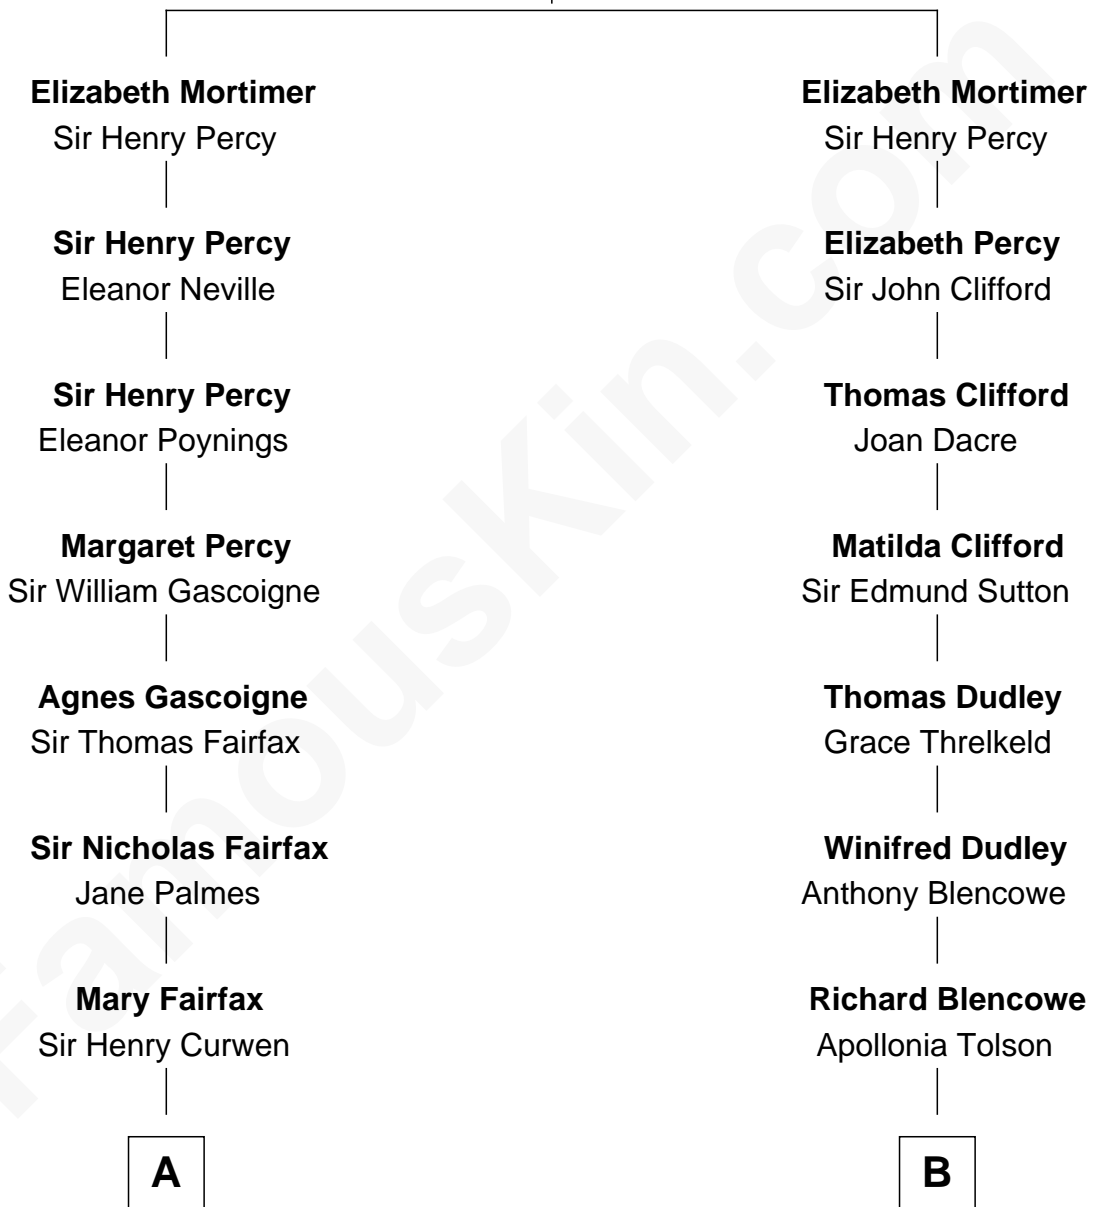

# FamousKin.com Relationship Chart of

**Ellen DeGeneres**

*Comedienne and TV Personality*

13th cousin 8 times removed of

**George Mason**

*Father of the U.S. Bill of Rights*

**Edmund Mortimer**  
Philippa Plantagenet

**C**

—  
**Joseph C. DeGeneres**

Mary Whittemore

—  
**Alfred George DeGeneres**

Julia E. Billiu

—  
**Elliot Everett DeGeneres**

Ruth Elodie Martin

—  
**Elliot Everett DeGeneres**