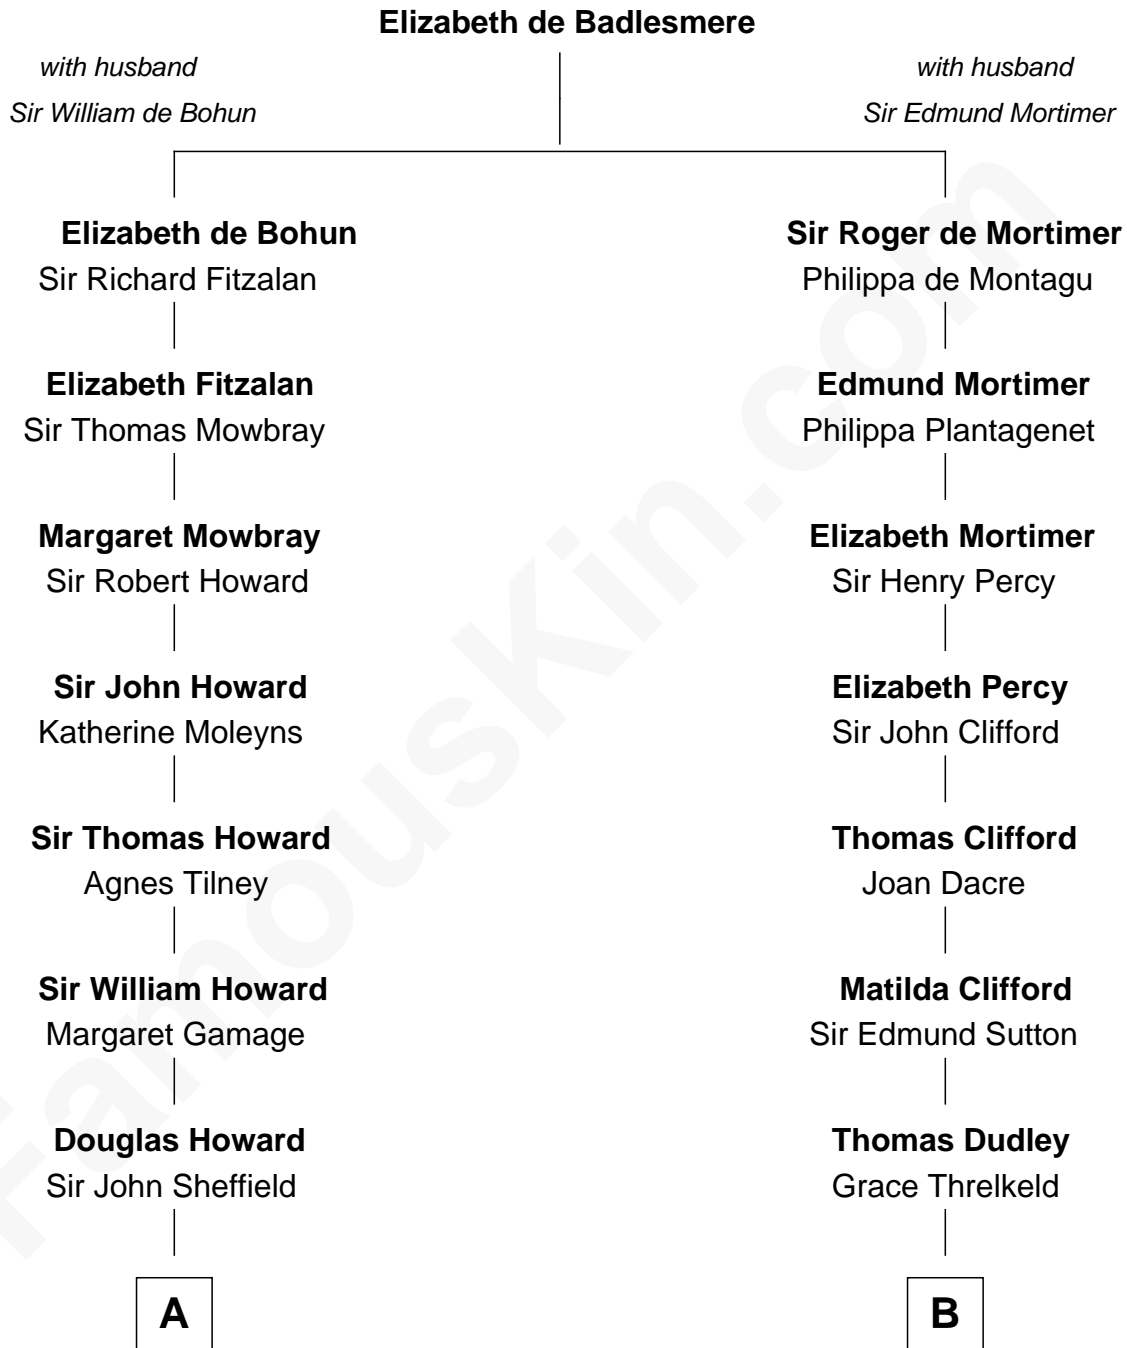

FamousKin.com

Relationship Chart of

Ellen DeGeneres

Comedienne and TV Personality

15th cousin 6 times removed of

George Mason

Father of the U.S. Bill of Rights