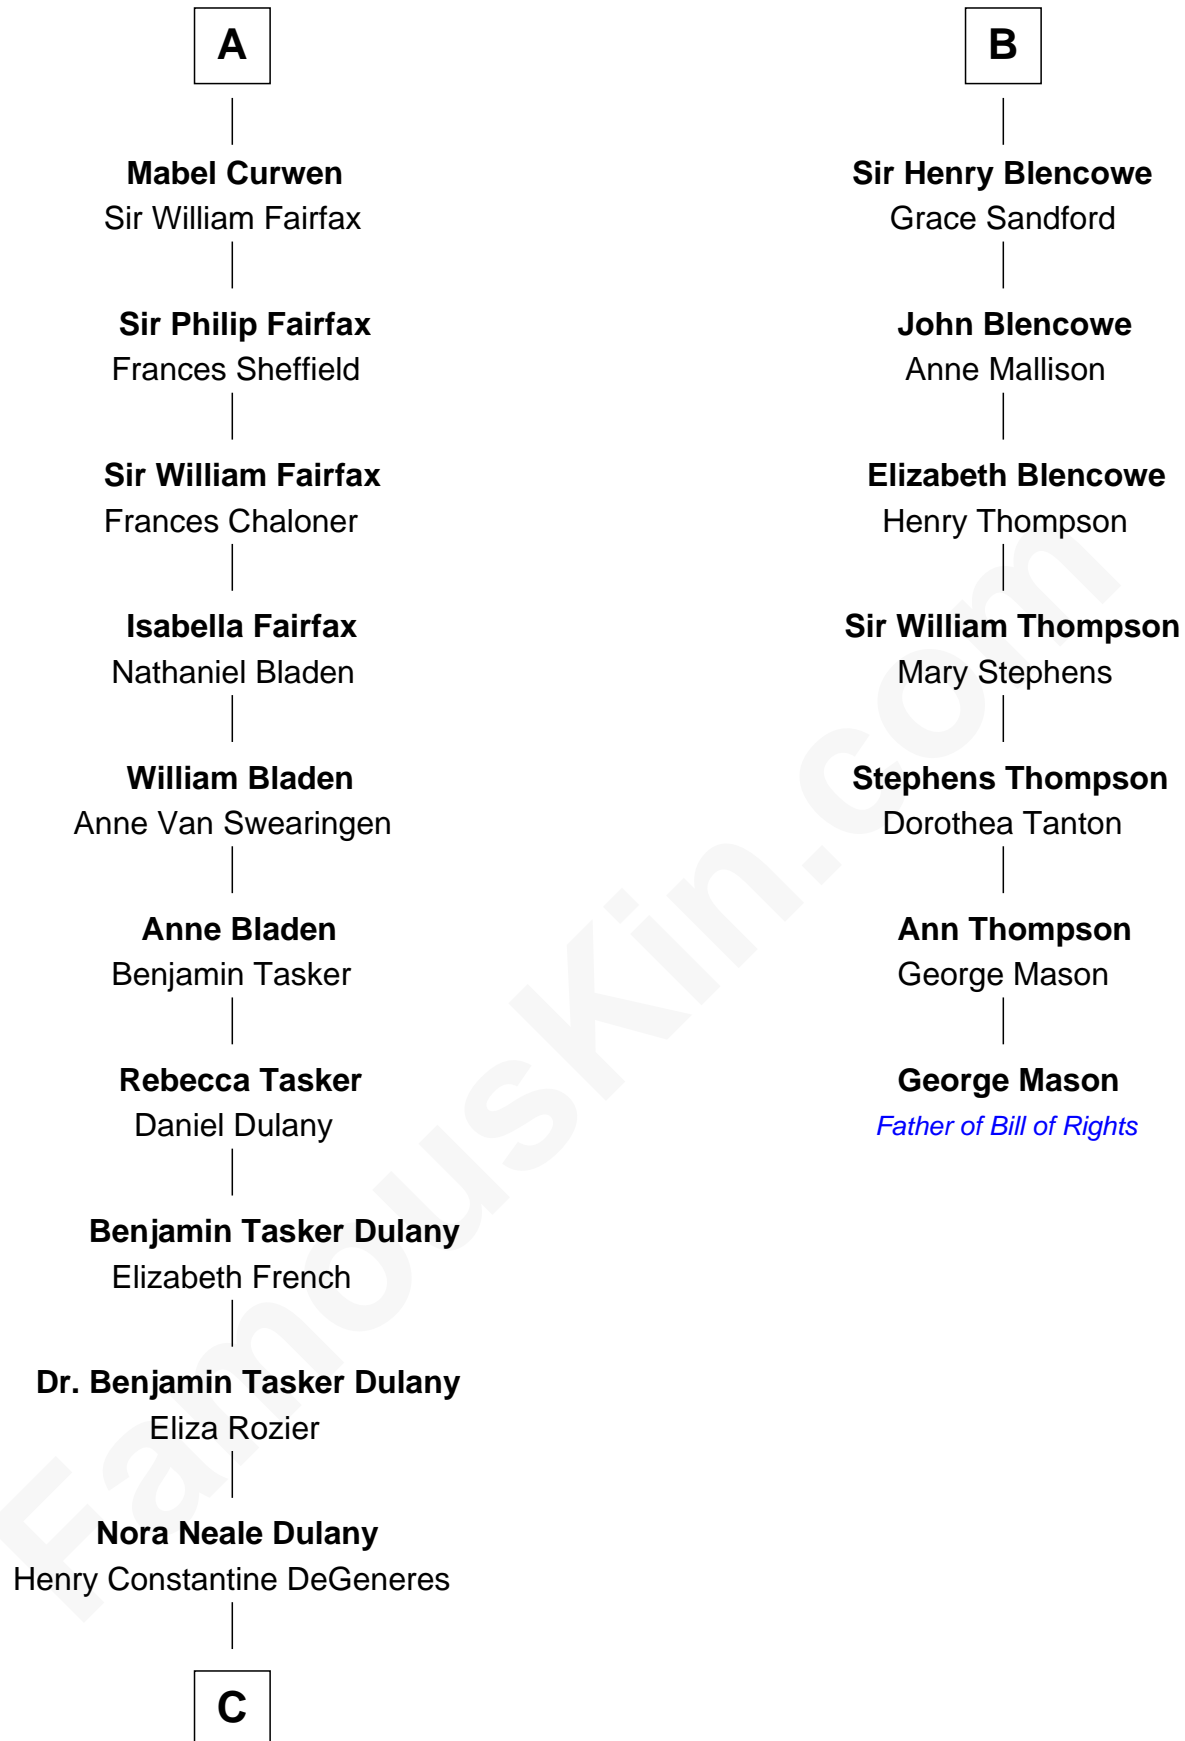

FamousKin.com

Relationship Chart of

Ellen DeGeneres

Comedienne and TV Personality

13th cousin 8 times removed of

George Mason

Father of the U.S. Bill of Rights

Sir John de Neville

Maude de Percy

C

—
Joseph C. DeGeneres

Mary Whittemore

—
Alfred George DeGeneres

Julia E. Billiu

—
Elliot Everett DeGeneres

Ruth Elodie Martin