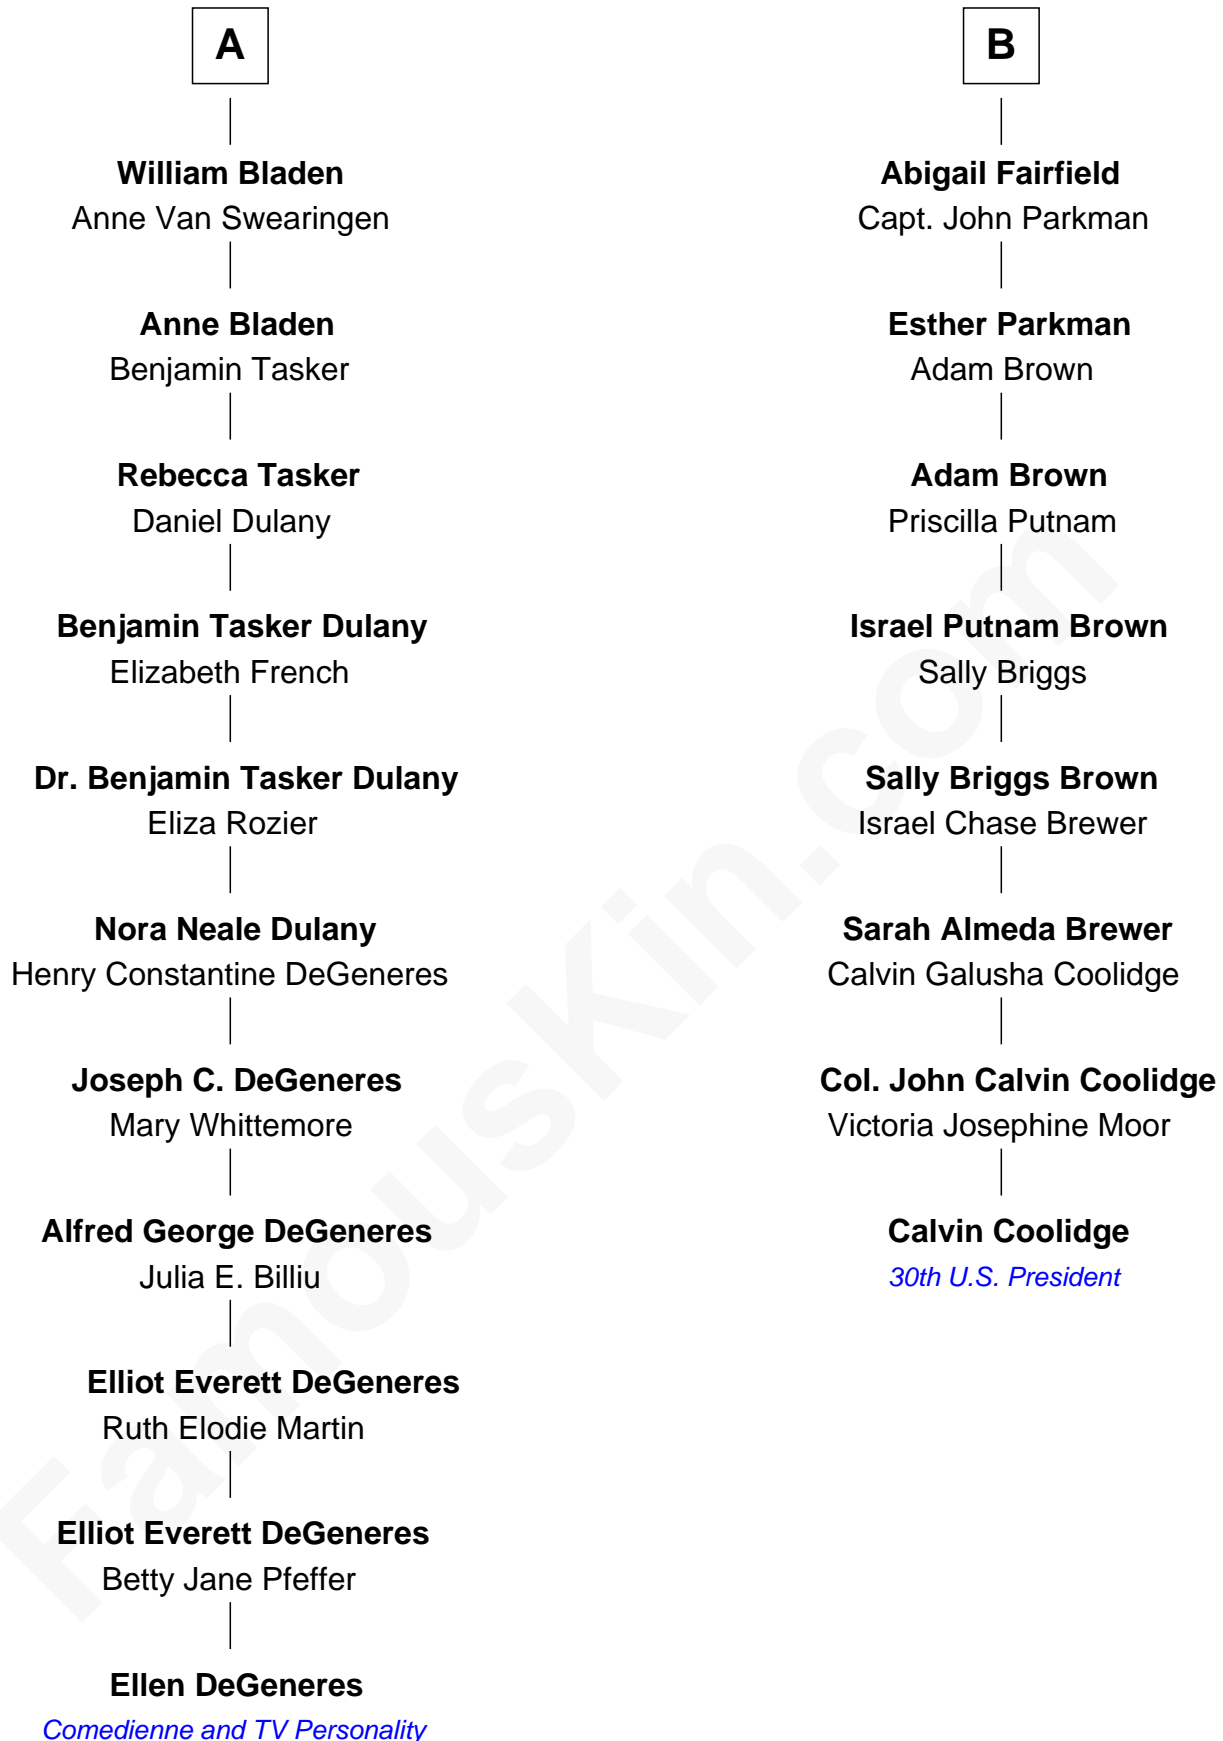

# FamousKin.com Relationship Chart of

**Ellen DeGeneres**

*Comedienne and TV Personality*

14th cousin 3 times removed of

**Calvin Coolidge**

*30th U.S. President*

**Sir Robert Hildyard**

Elizabeth Hastings

Ellen DeGeneres photo by [Alan Light](#) (CC BY 2.0)