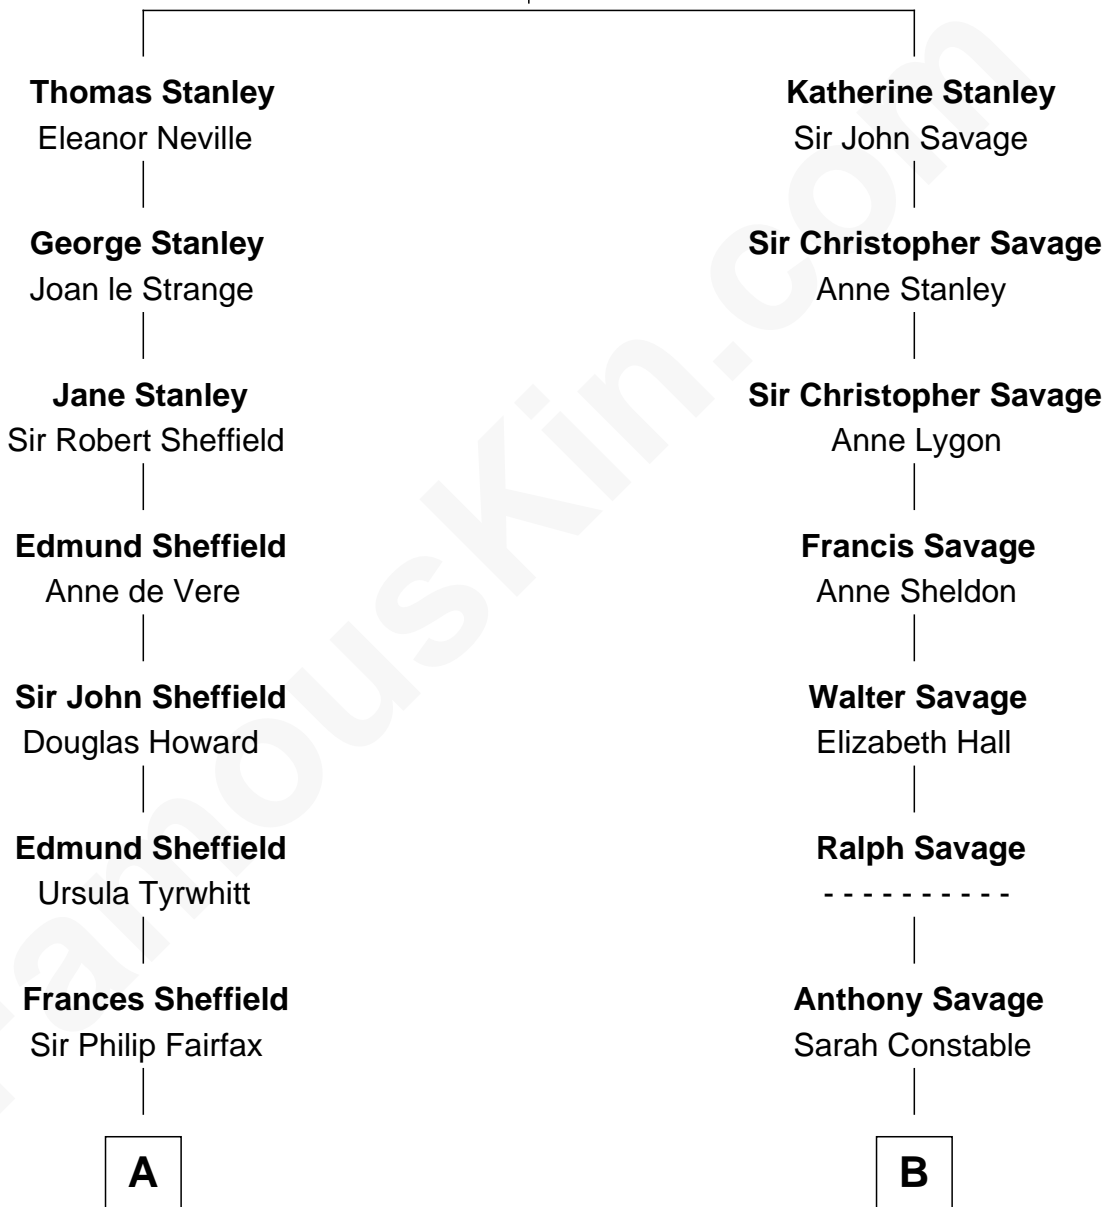

FamousKin.com

Relationship Chart of

Ellen DeGeneres

Comedienne and TV Personality

15th cousin 4 times removed of

Adlai Stevenson II

31st Governor of Illinois

Sir Thomas Stanley

Joan Goushill

C

—
Elliot Everett DeGeneres

Ruth Elodie Martin

—
Elliot Everett DeGeneres

Betty Jane Pfeffer

—
Ellen DeGeneres

Comedienne and TV Personality

FamousKin.com