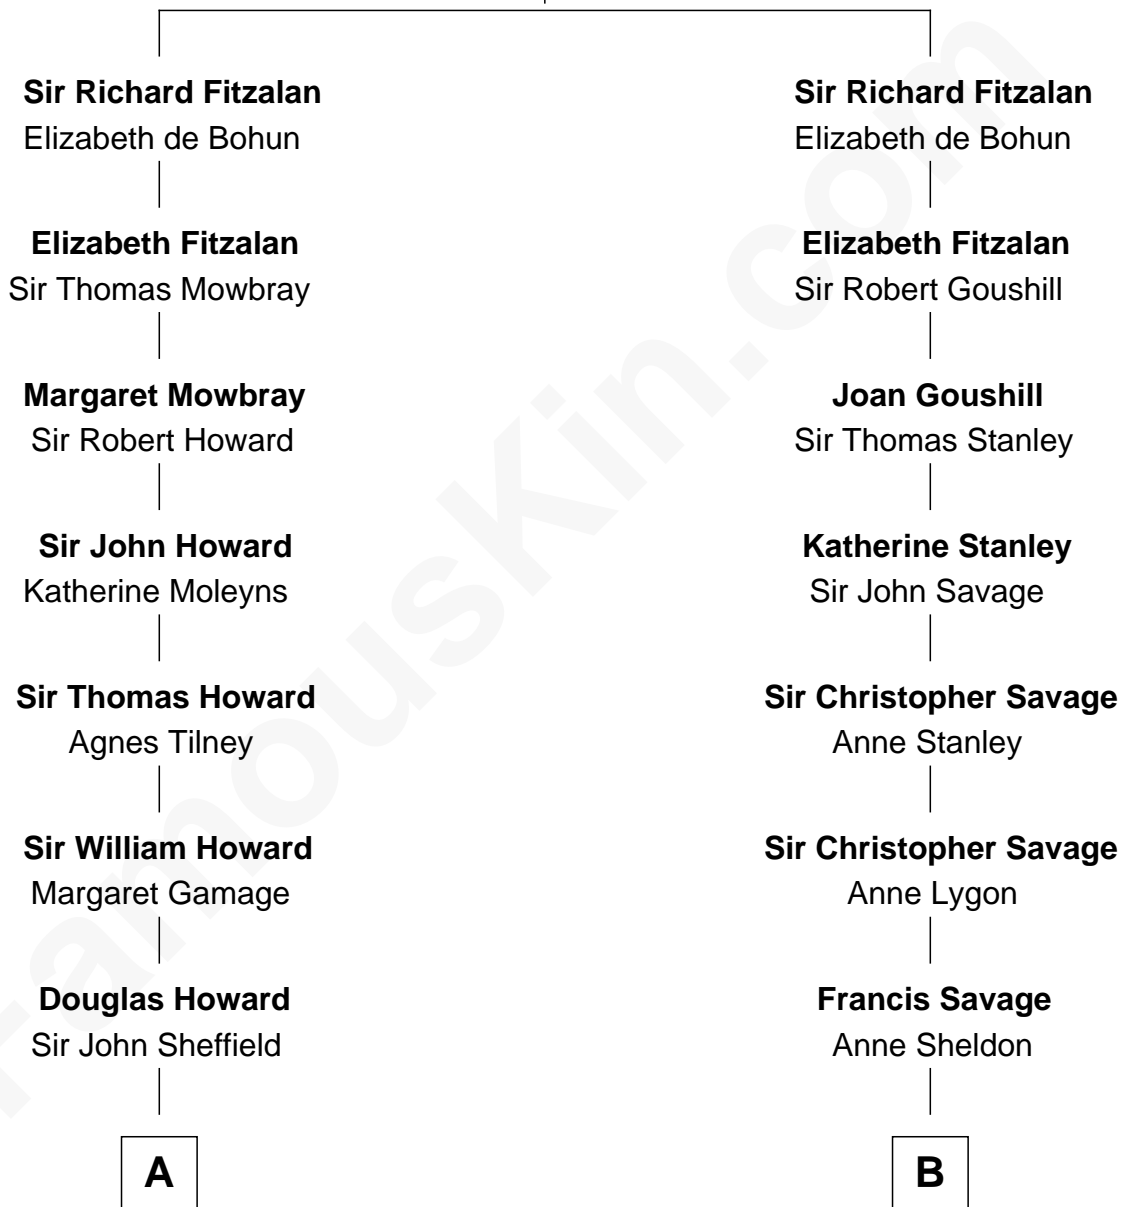

## Relationship Chart of

### Ellen DeGeneres

*Comedienne and TV Personality*

18th cousin 3 times removed of

### Adlai Stevenson II

*31st Governor of Illinois*

**Richard Fitzalan**  
Eleanor Plantagenet

**C**

**Joseph C. DeGeneres**

Mary Whittemore

**Alfred George DeGeneres**

Julia E. Billiu