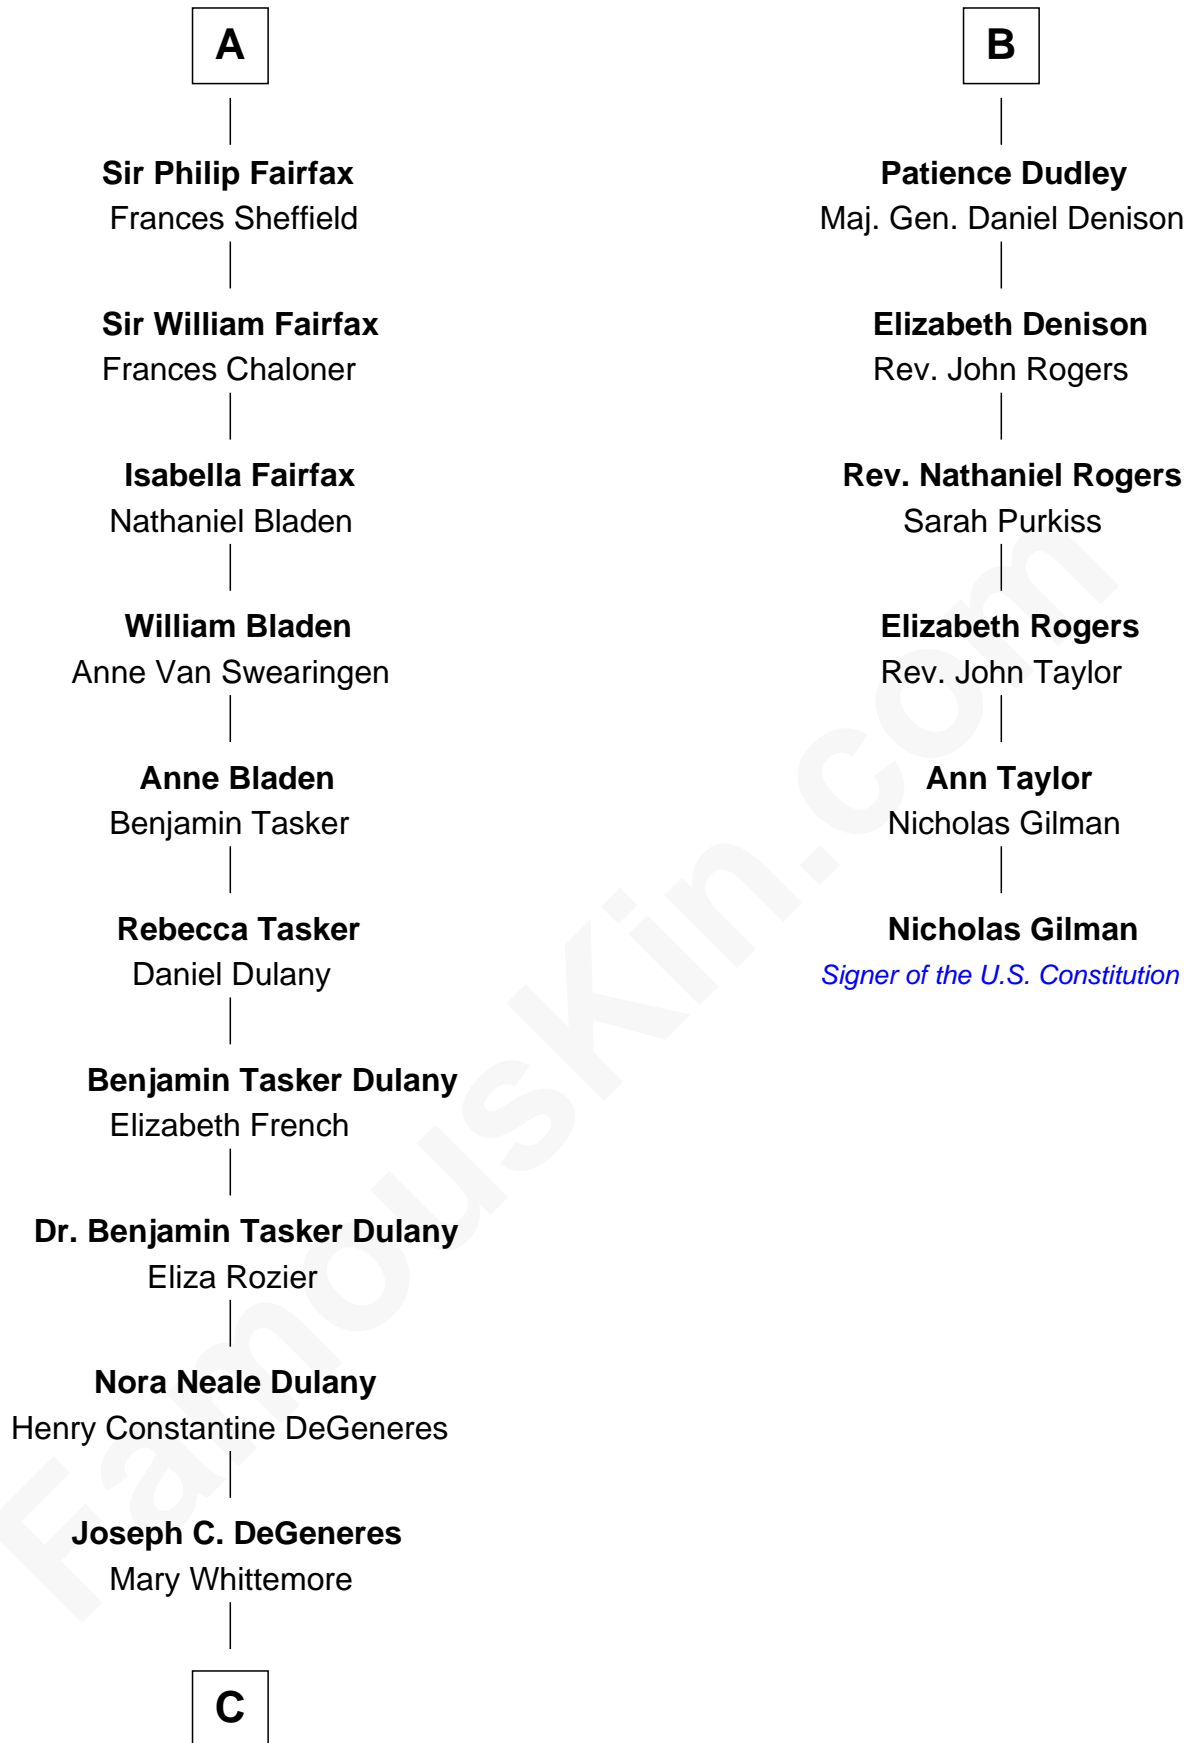

FamousKin.com Relationship Chart of

Ellen DeGeneres

Comedienne and TV Personality

12th cousin 8 times removed of

Nicholas Gilman

Signer of the U.S. Constitution

C

—
Alfred George DeGeneres

Julia E. Billiu

—
Elliot Everett DeGeneres

Ruth Elodie Martin

—
Elliot Everett DeGeneres

Betty Jane Pfeffer

—
Ellen DeGeneres

Comedienne and TV Personality

FamousKin.com