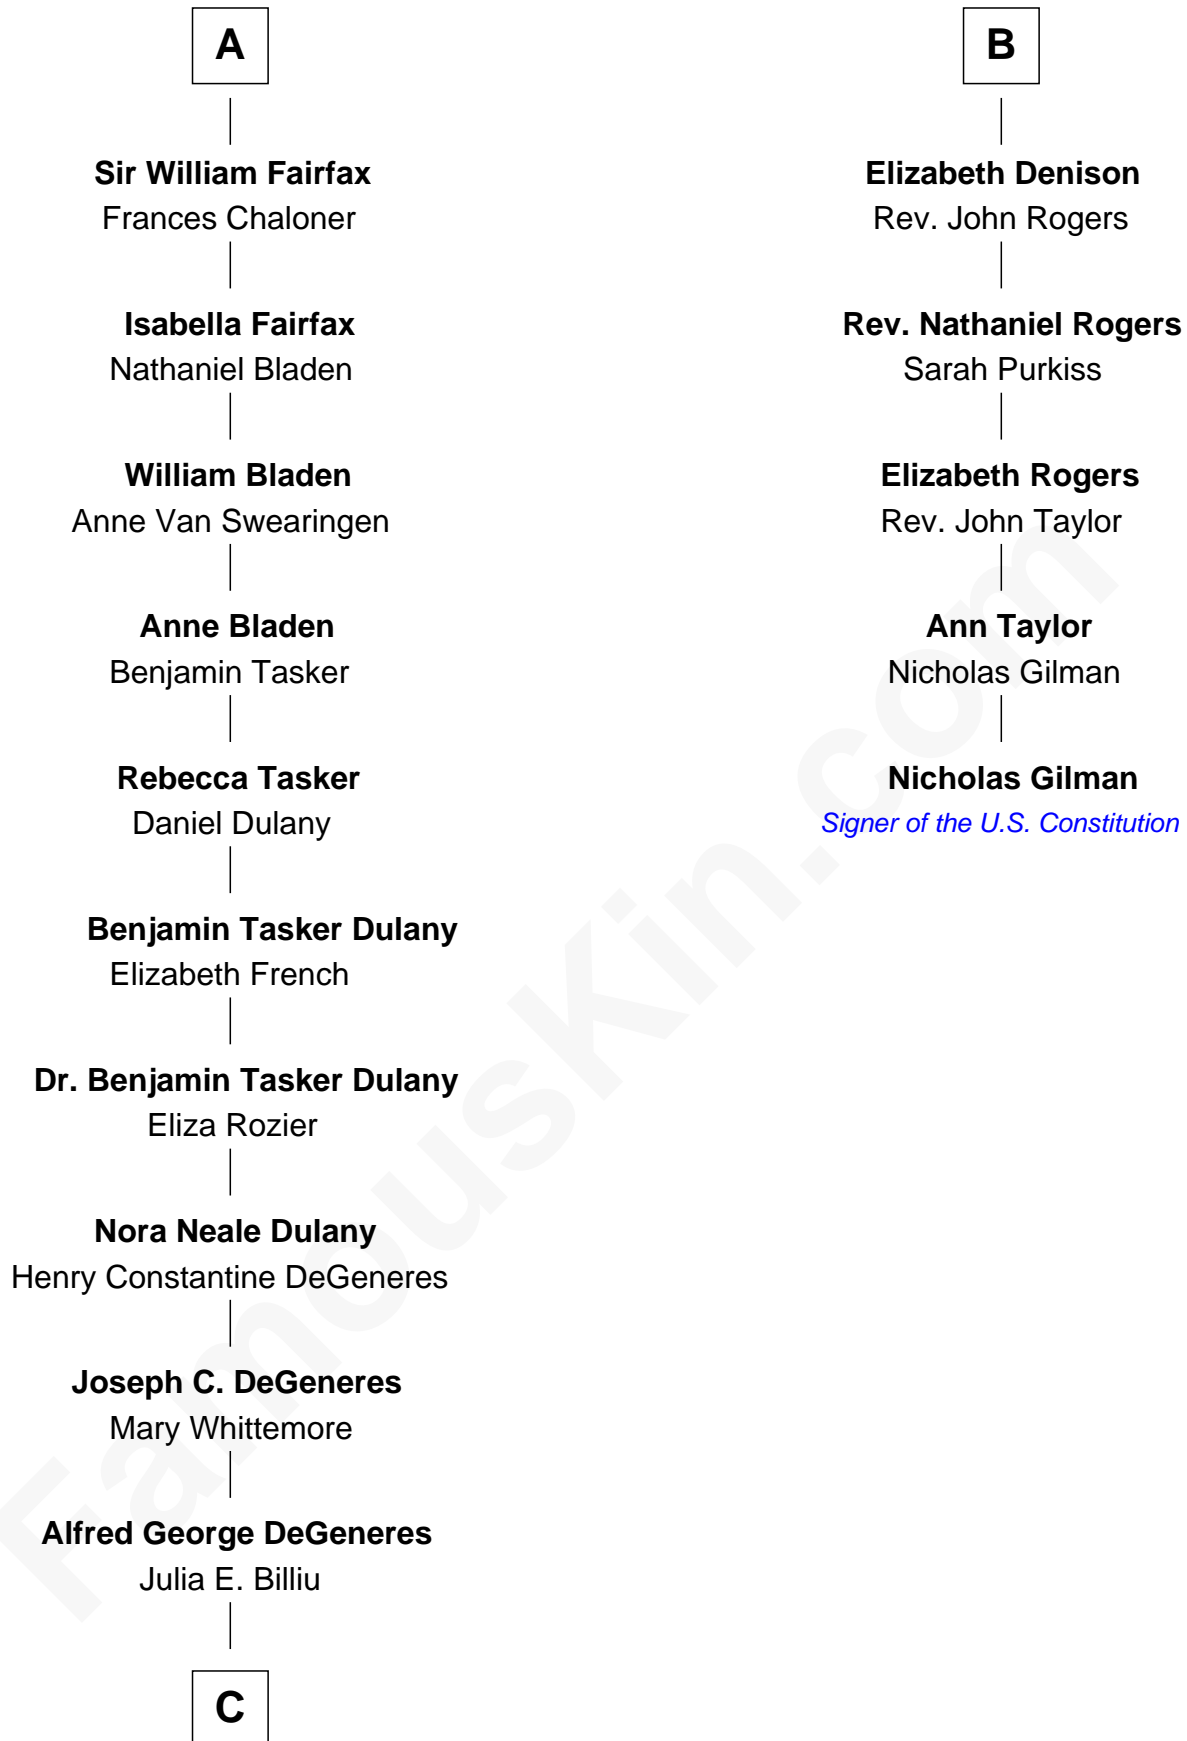

FamousKin.com Relationship Chart of

Ellen DeGeneres

Comedienne and TV Personality

11th cousin 8 times removed of

Nicholas Gilman

Signer of the U.S. Constitution

Sir Richard Neville

Alice Montagu

C

—
Elliot Everett DeGeneres

Ruth Elodie Martin

—
Elliot Everett DeGeneres

Betty Jane Pfeffer

—
Ellen DeGeneres

Comedienne and TV Personality

FamousKin.com