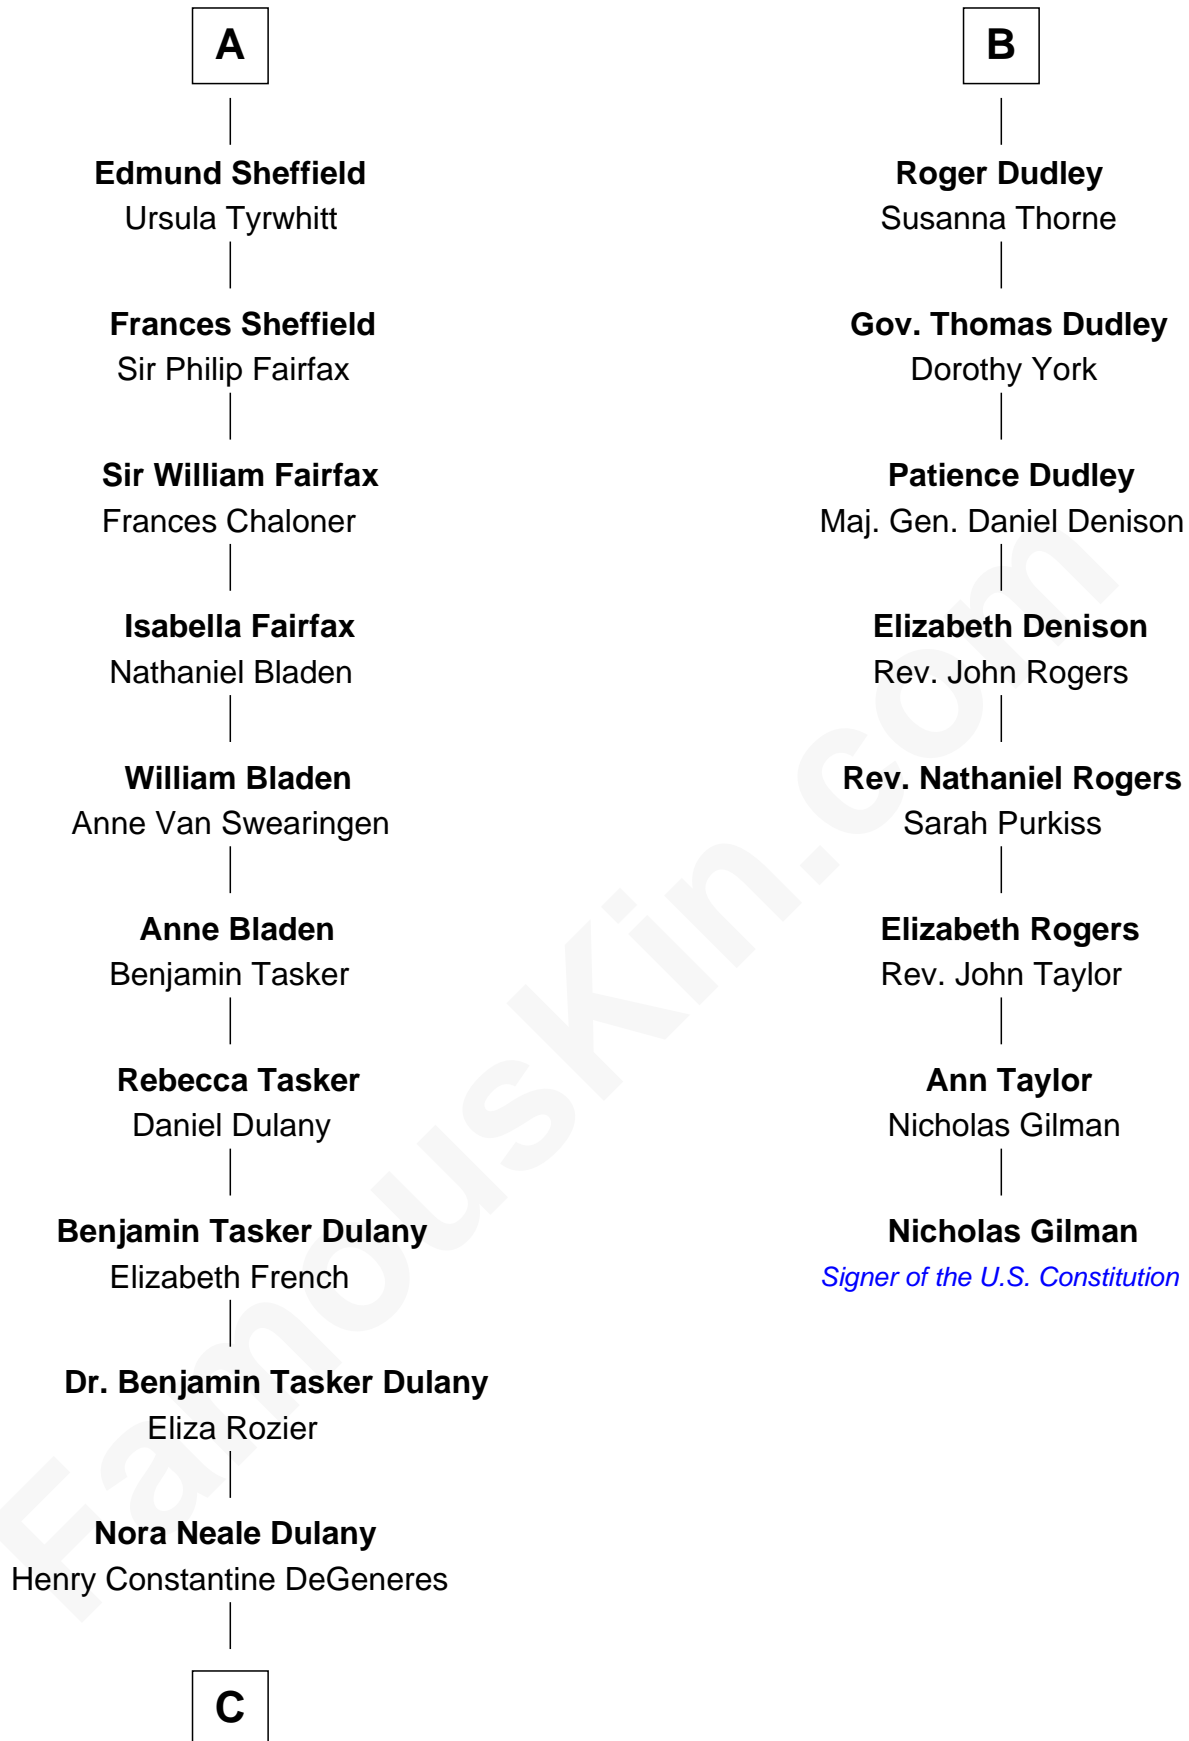

# FamousKin.com Relationship Chart of

**Ellen DeGeneres**

*Comedienne and TV Personality*

14th cousin 7 times removed of

**Nicholas Gilman**

*Signer of the U.S. Constitution*

**C**

—  
**Joseph C. DeGeneres**

Mary Whittemore

—  
**Alfred George DeGeneres**

Julia E. Billiu

—  
**Elliot Everett DeGeneres**

Ruth Elodie Martin

—  
**Elliot Everett DeGeneres**

Betty Jane Pfeffer

—  
**Ellen DeGeneres**