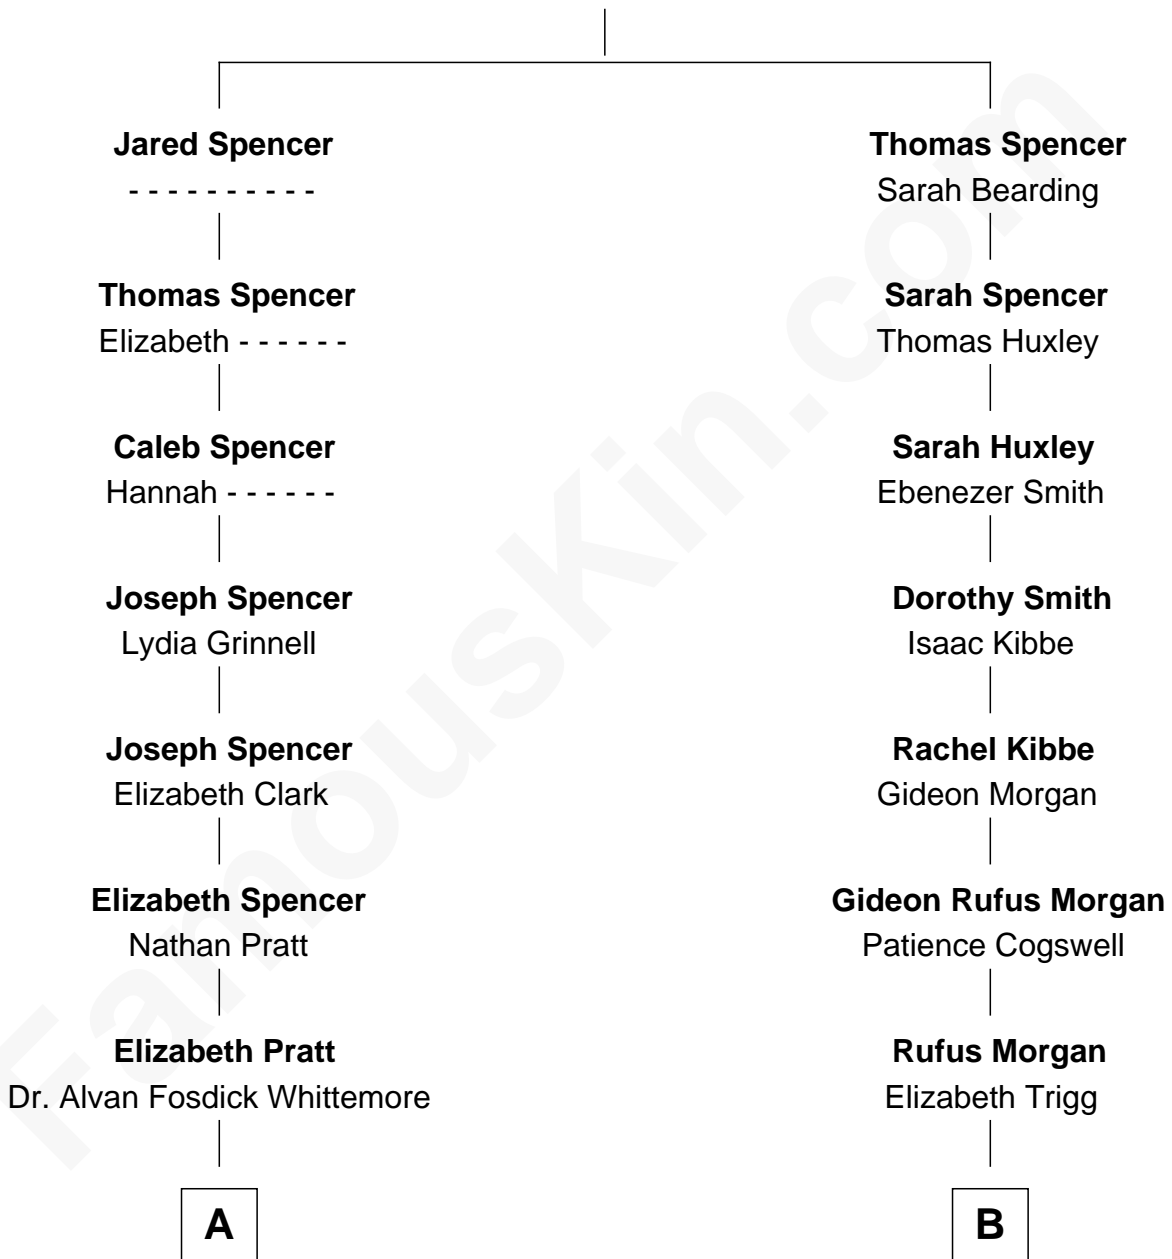

# FamousKin.com Relationship Chart of

**Ellen DeGeneres**

*Comedienne and TV Personality*

10th cousin 2 times removed of

**Tennessee Williams**

*Author of A Streetcar Named Desire*

**Gerard Spencer**

Alice Whitbread

**A**

**George Whittemore**  
Cordelia Jenkins Dozer

**Mary Whittemore**  
Joseph C. DeGeneres

**Alfred George DeGeneres**  
Julia E. Billiu

**Elliot Everett DeGeneres**  
Ruth Elodie Martin

**Elliot Everett DeGeneres**  
Betty Jane Pfeffer

**Ellen DeGeneres**  
*Comedienne and TV Personality*

**B**

**Rhoda Campbell Morgan**  
John Williams

**Thomas Lanier Williams**  
Isabelle Coffin

**Cornelius Coffin Williams**  
Edwina Dakin

**Tennessee Williams**  
*Author of A Streetcar Named Desire*