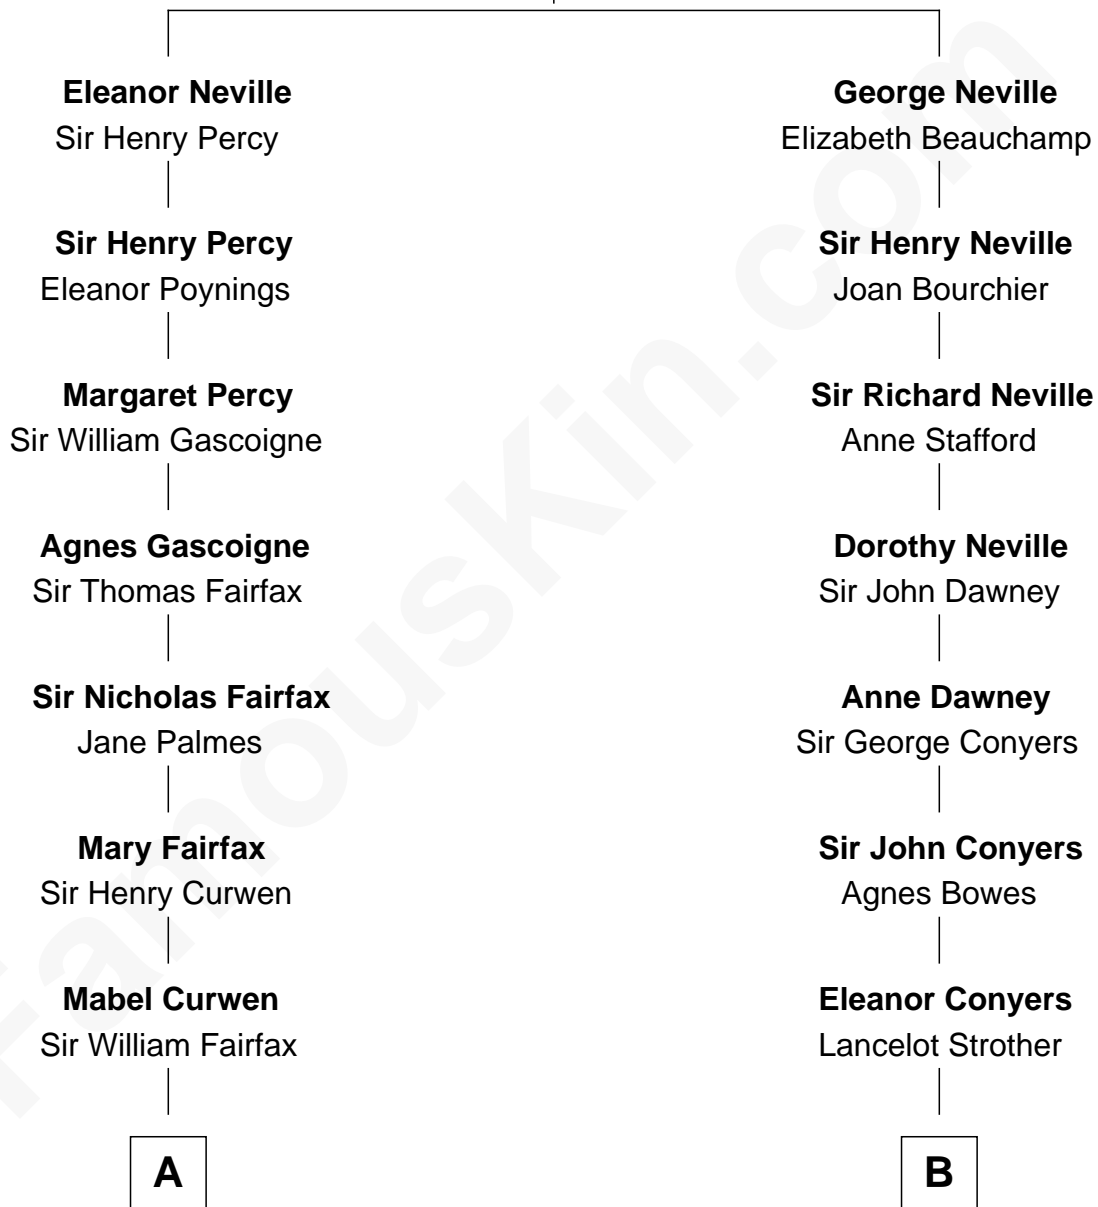

# FamousKin.com Relationship Chart of

**Ellen DeGeneres**

*Comedienne and TV Personality*

16th cousin 4 times removed of

**Randolph Scott**

*Movie Actor*

**Sir Ralph Neville**

Joan Beaufort

**C**

—  
**Alfred George DeGeneres**

Julia E. Billiu

—  
**Elliot Everett DeGeneres**

Ruth Elodie Martin

—  
**Elliot Everett DeGeneres**

Betty Jane Pfeffer

—  
**Ellen DeGeneres**