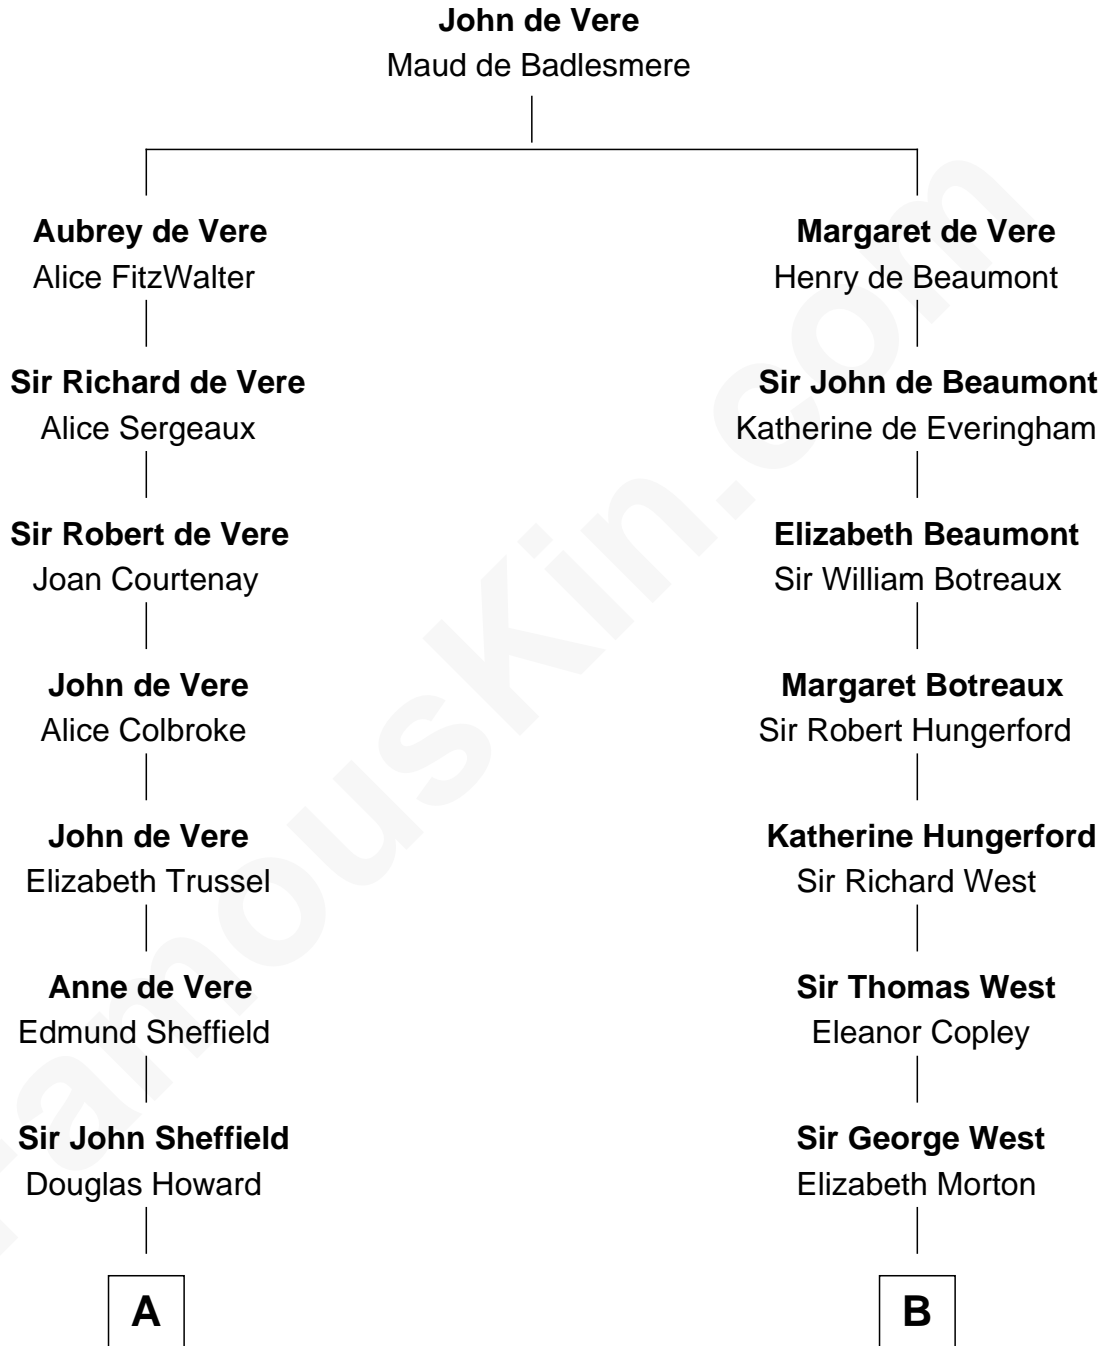

FamousKin.com

Relationship Chart of

Ellen DeGeneres

Comedienne and TV Personality

19th cousin 2 times removed of

Ray Bradbury

Author of The Martian Chronicles

C

Joseph C. DeGeneres

Mary Whittemore

Alfred George DeGeneres

Julia E. Billiu

Elliot Everett DeGeneres

Ruth Elodie Martin

Elliot Everett DeGeneres

Betty Jane Pfeffer

Ellen DeGeneres

Comedienne and TV Personality

D

Samuel Hinkston Bradbury

Minnie Alice Davis

Leonard Spaulding Bradbury

Esther Marie Moberg

Ray Bradbury