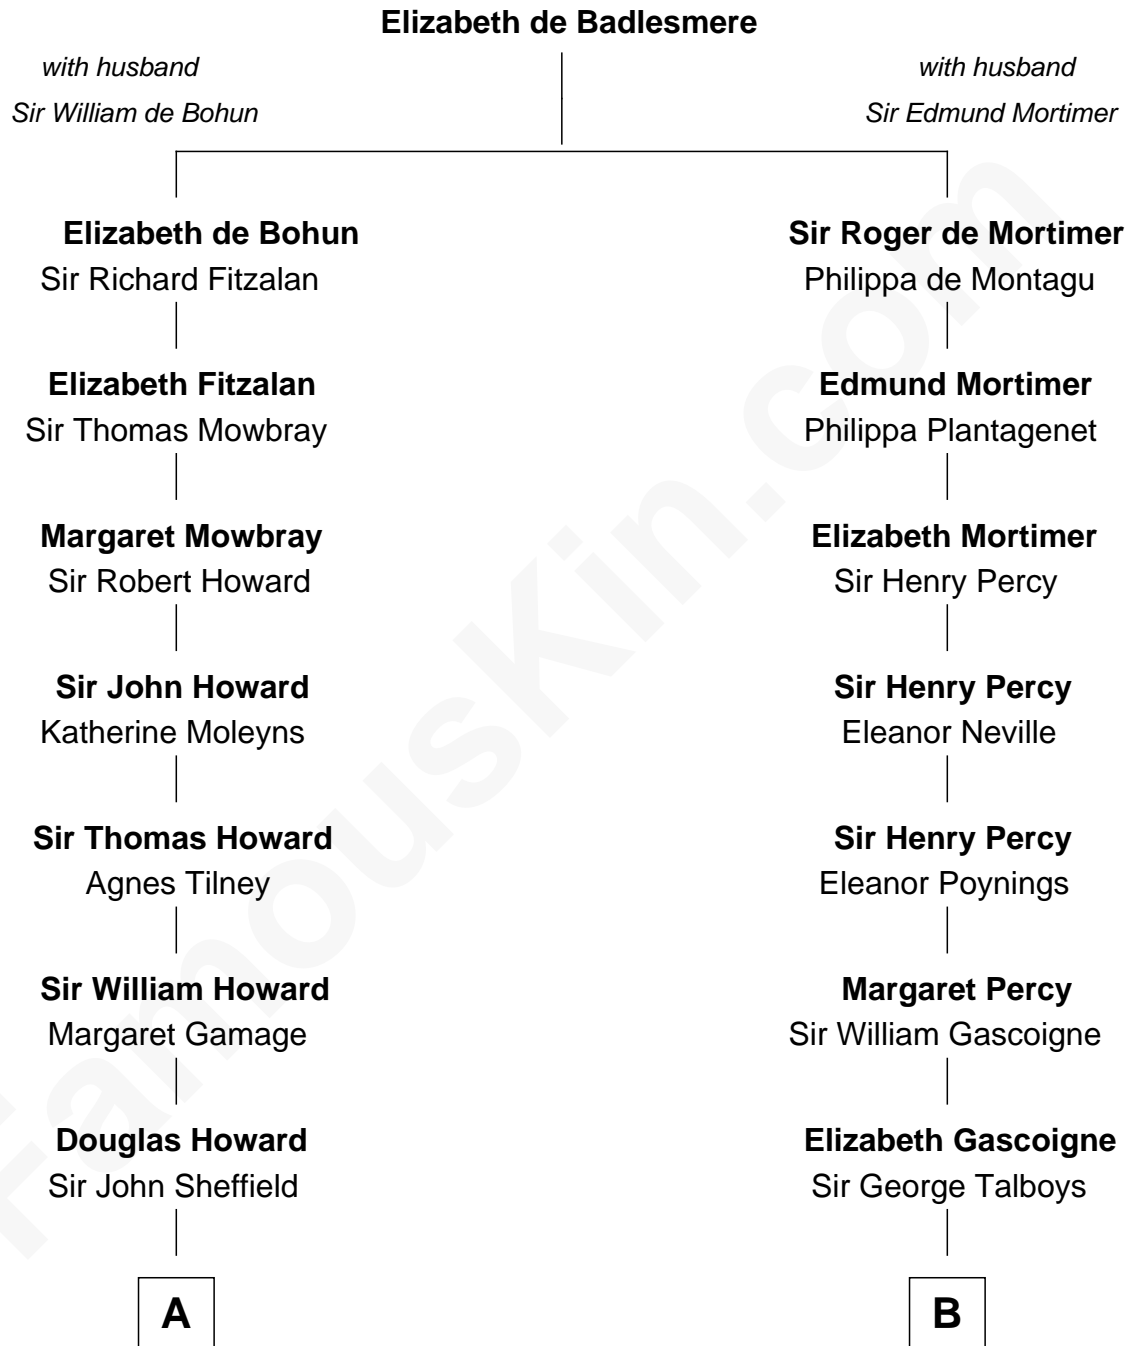

# FamousKin.com Relationship Chart of

**Ellen DeGeneres**

*Comedienne and TV Personality*

14th cousin 7 times removed of

**George Washington**

*1st U.S. President*

**C**

—  
**Joseph C. DeGeneres**

Mary Whittemore

—  
**Alfred George DeGeneres**

Julia E. Billiu

—  
**Elliot Everett DeGeneres**

Ruth Elodie Martin

—  
**Elliot Everett DeGeneres**

Betty Jane Pfeffer

—  
**Ellen DeGeneres**