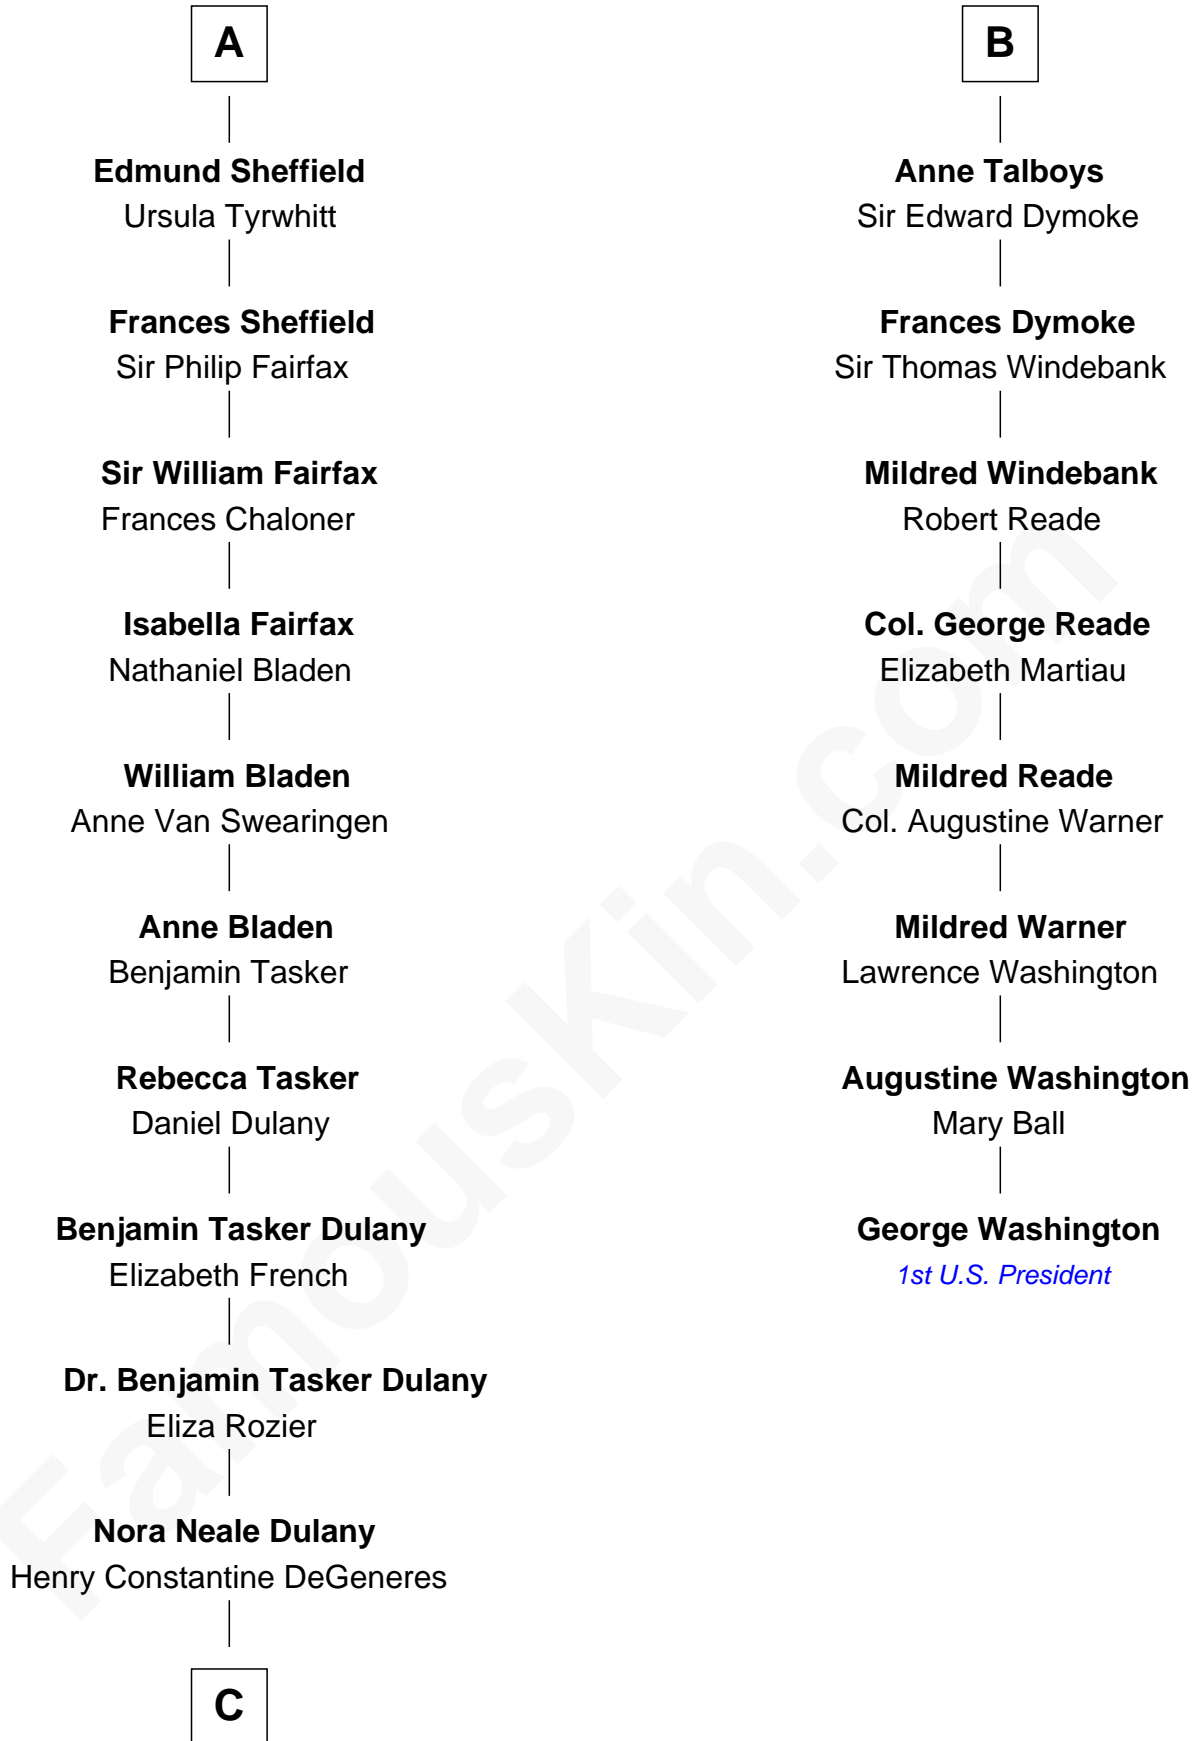

# FamousKin.com Relationship Chart of

**Ellen DeGeneres**

*Comedienne and TV Personality*

14th cousin 7 times removed of

**George Washington**

*1st U.S. President*

**C**

—  
**Joseph C. DeGeneres**

Mary Whittemore

—  
**Alfred George DeGeneres**

Julia E. Billiu

—  
**Elliot Everett DeGeneres**

Ruth Elodie Martin

—  
**Elliot Everett DeGeneres**

Betty Jane Pfeffer

—  
**Ellen DeGeneres**