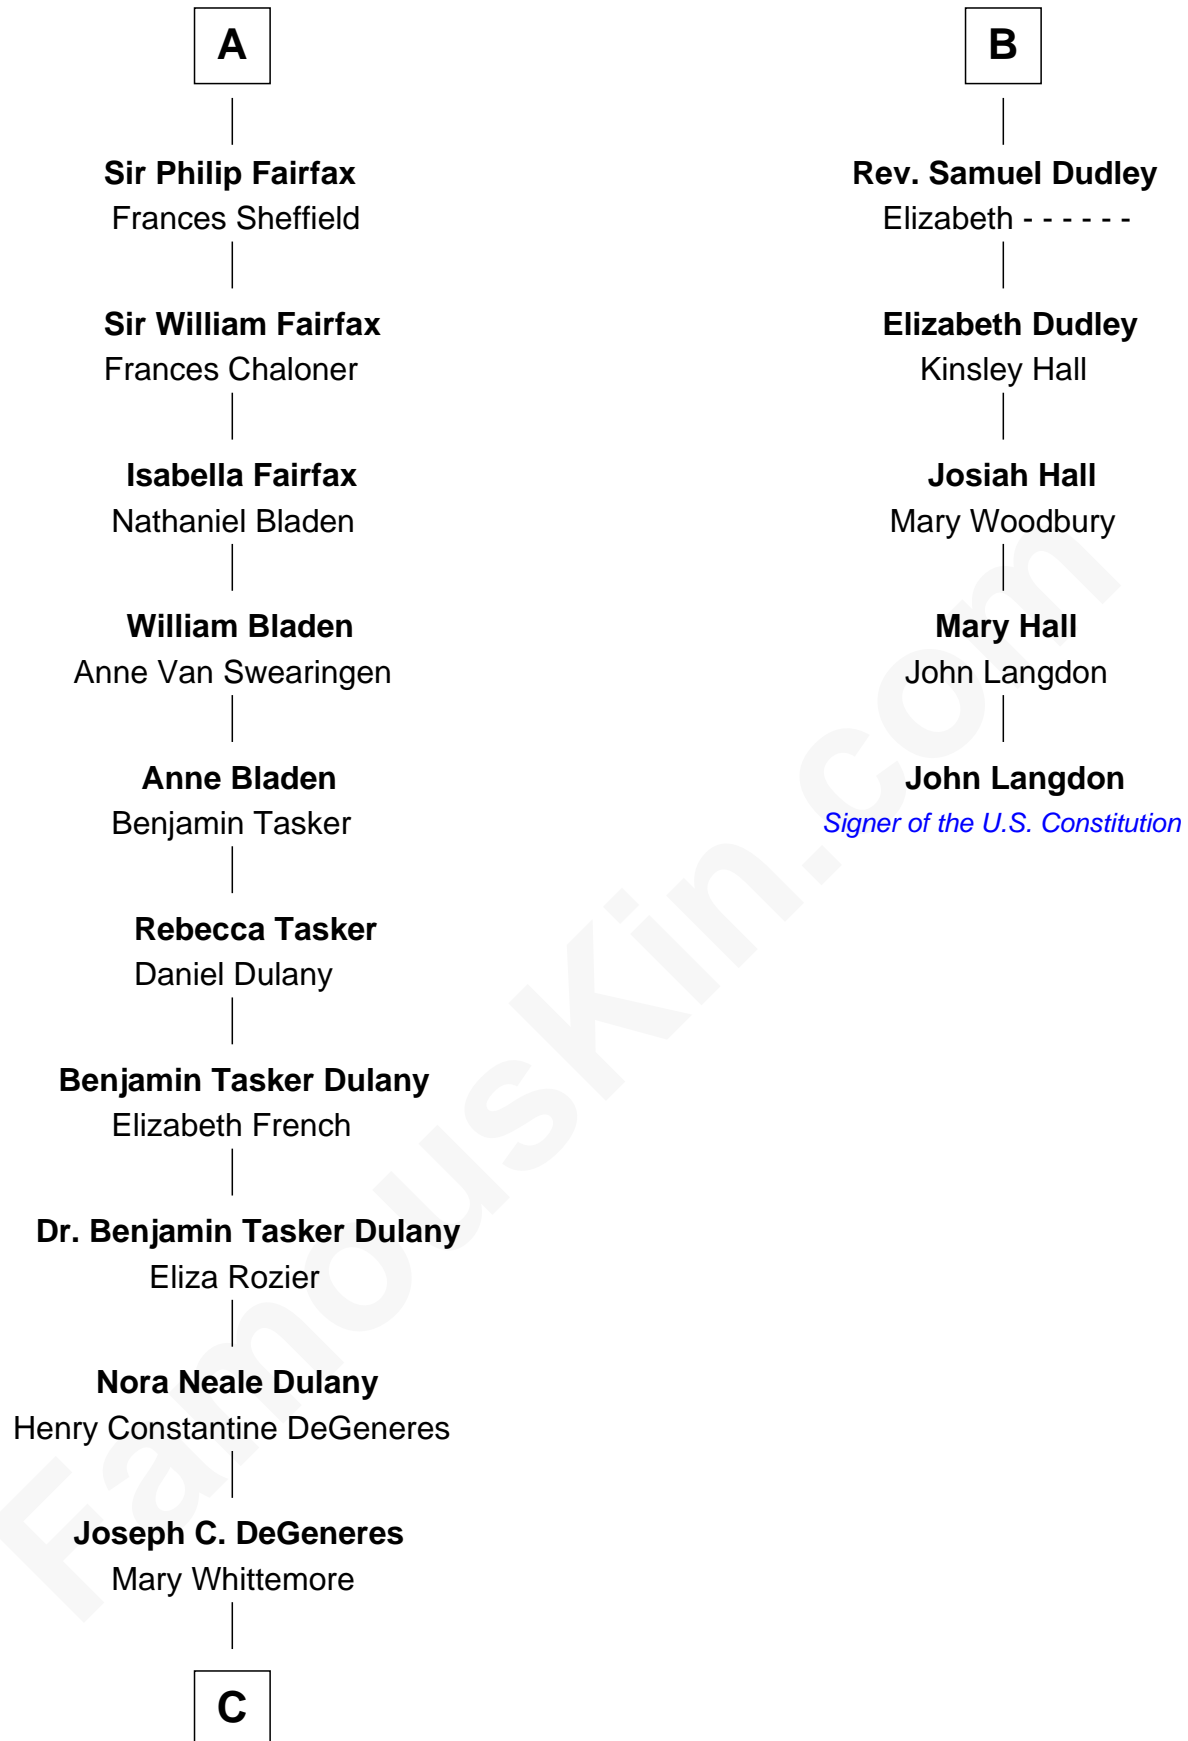

FamousKin.com Relationship Chart of

Ellen DeGeneres

Comedienne and TV Personality

11th cousin 9 times removed of

John Langdon

Signer of the U.S. Constitution

C

—
Alfred George DeGeneres

Julia E. Billiu

—
Elliot Everett DeGeneres

Ruth Elodie Martin

—
Elliot Everett DeGeneres

Betty Jane Pfeffer

—
Ellen DeGeneres

Comedienne and TV Personality

FamousKin.com