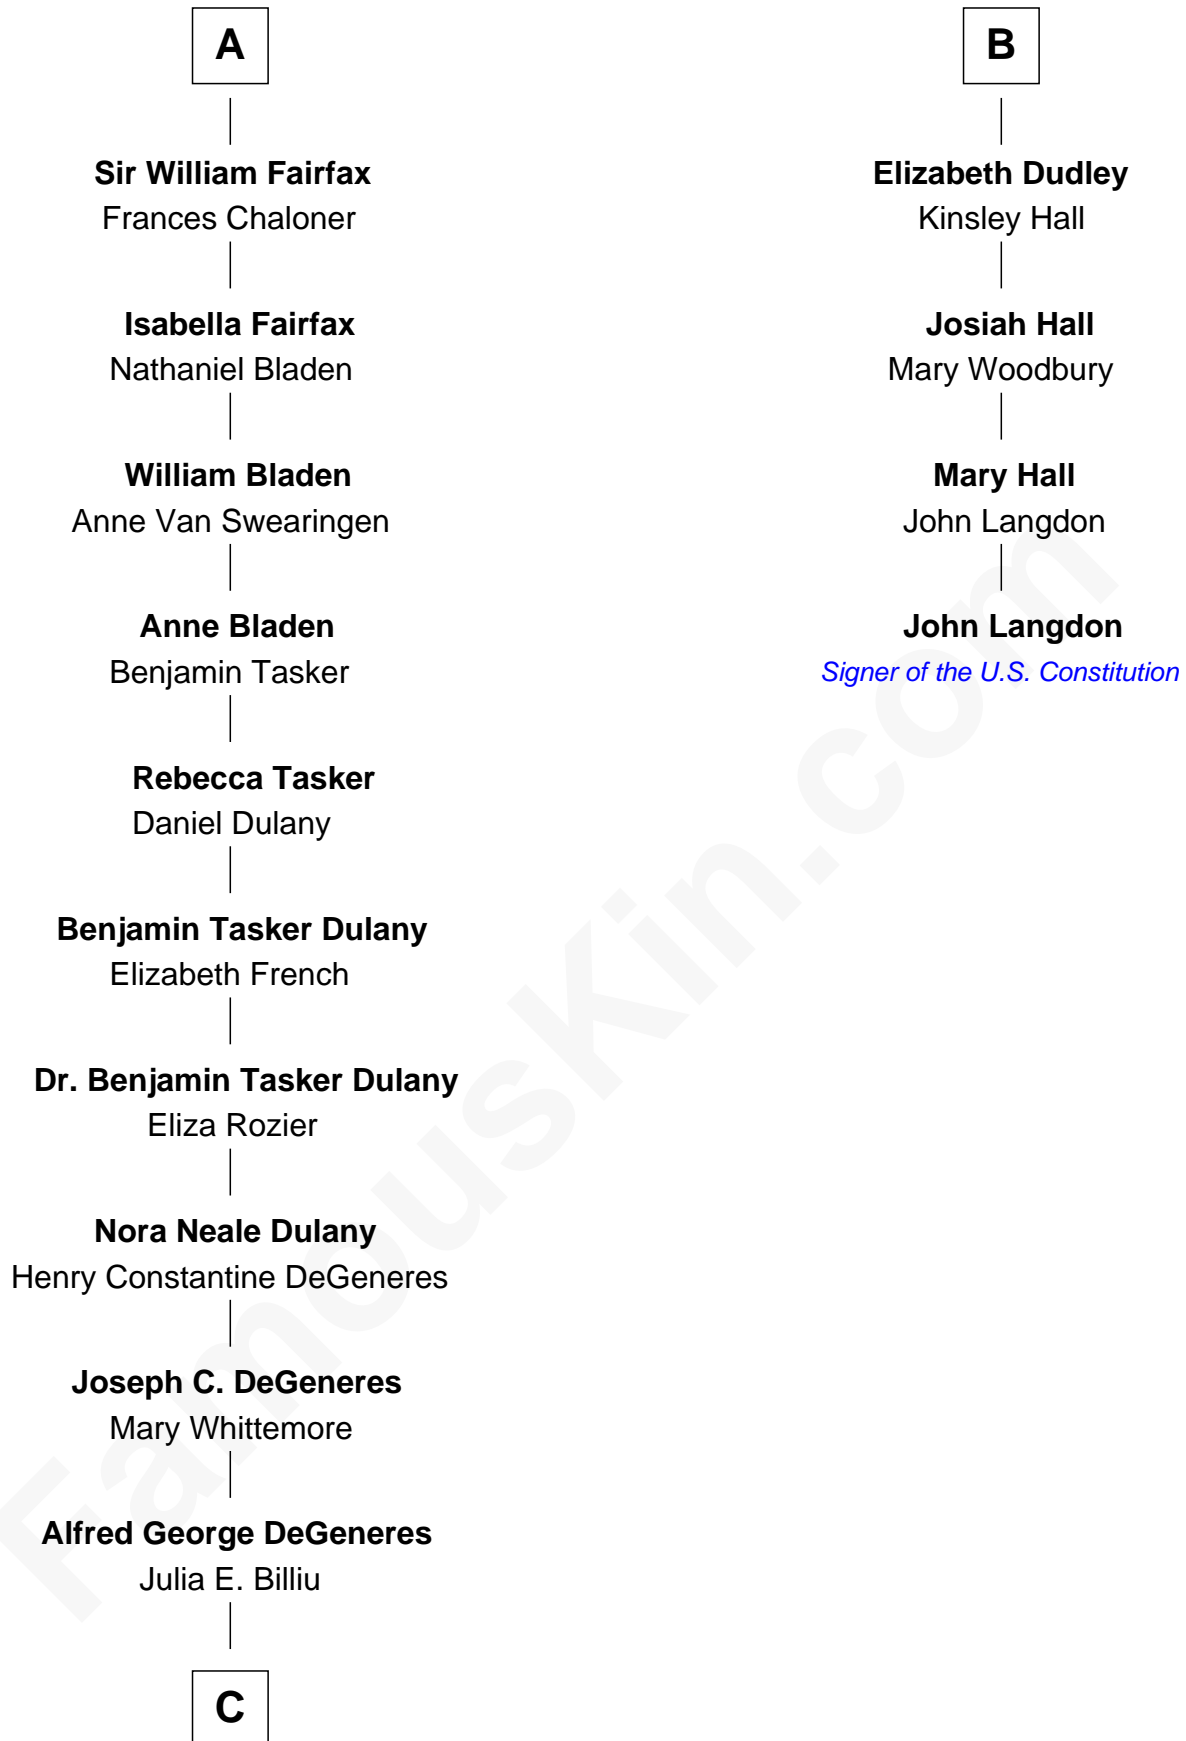

FamousKin.com

Relationship Chart of

Ellen DeGeneres

Comedienne and TV Personality

10th cousin 9 times removed of

John Langdon

Signer of the U.S. Constitution

Sir Richard Neville

Alice Montagu

C

—
Elliot Everett DeGeneres

Ruth Elodie Martin

—
Elliot Everett DeGeneres

Betty Jane Pfeffer

—
Ellen DeGeneres

Comedienne and TV Personality