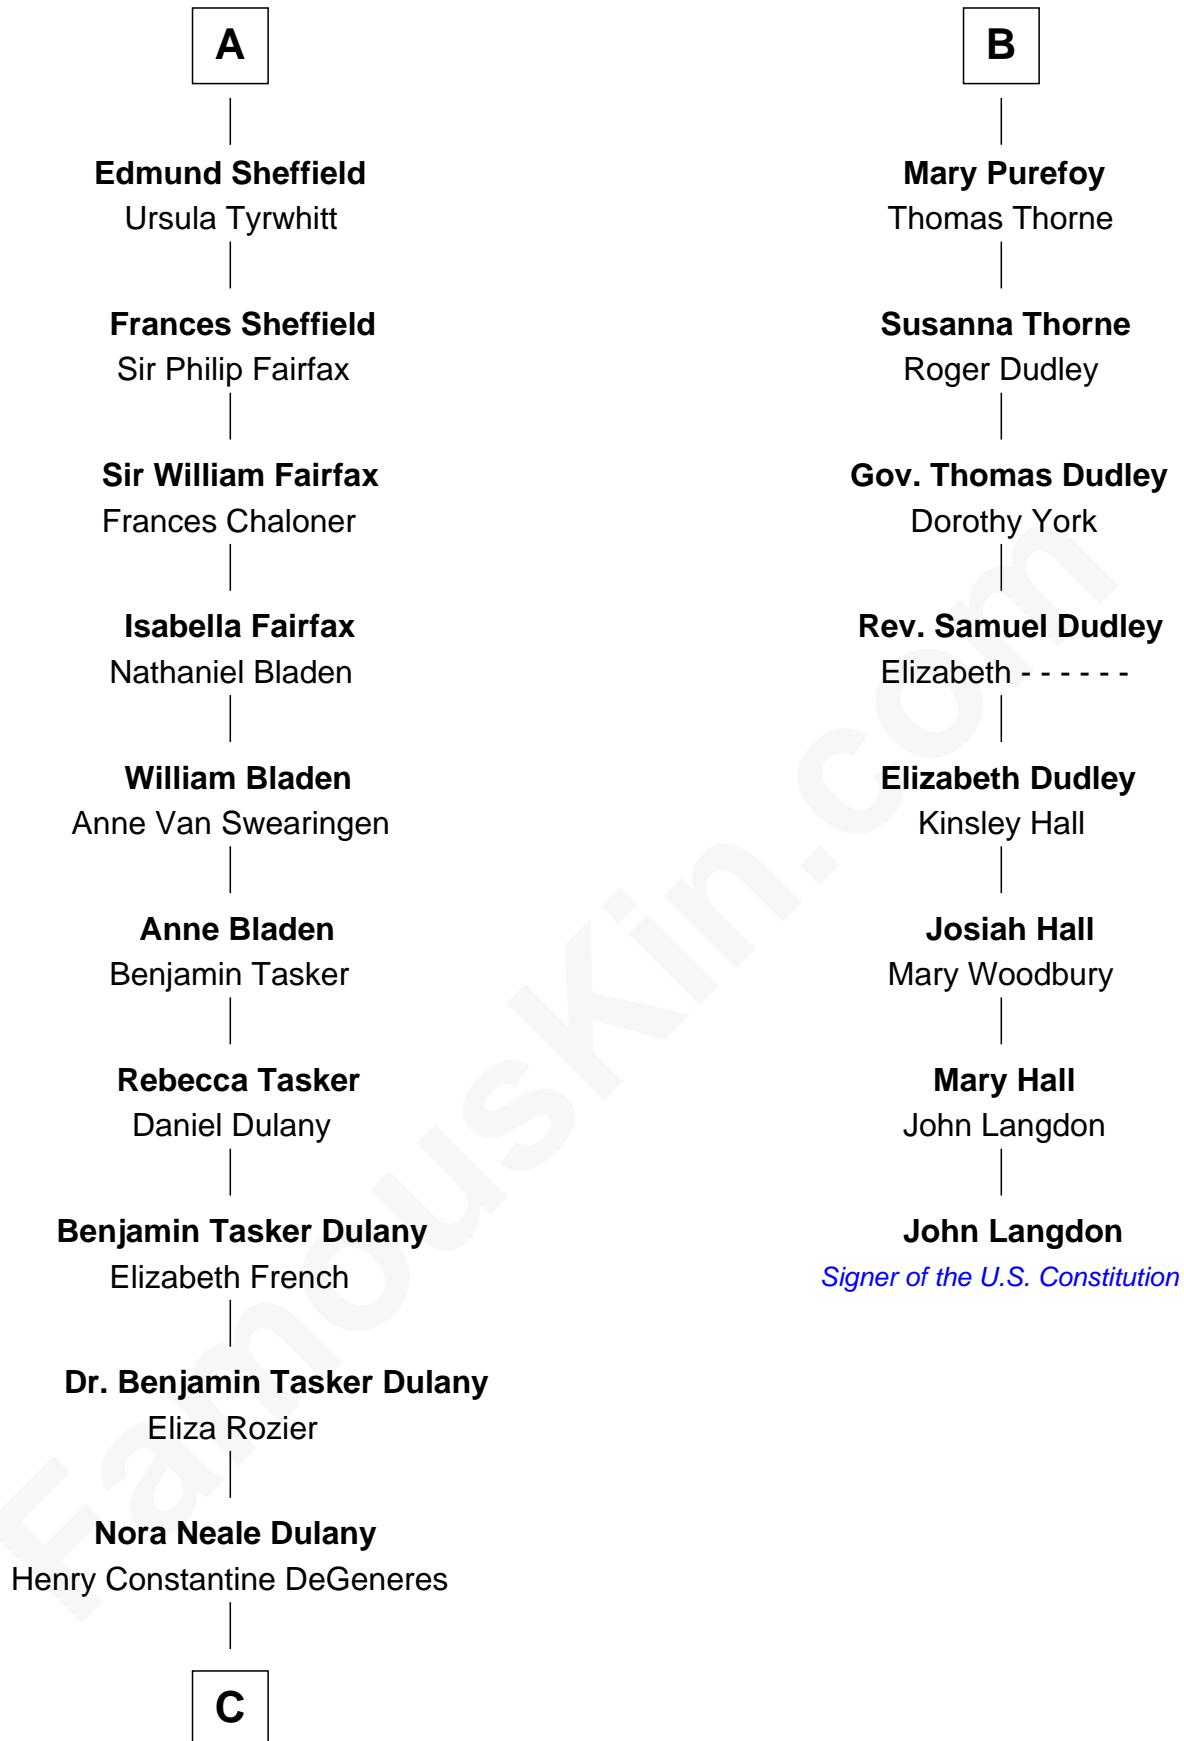

Sir Robert Howard

Margaret de Scales

Sir John Howard

Alice Tendring

Sir Robert Howard

Margaret Mowbray

Sir John Howard

Katherine Moleyns

Sir Thomas Howard

Agnes Tilney

Sir William Howard

Margaret Gamage

Douglas Howard

Sir John Sheffield

A

Joan Howard

John Denton

Alice Denton

Nicholas Purefoy

Edward Purefoy

Anne Fettiplace

B

C

—
Joseph C. DeGeneres

Mary Whittemore

—
Alfred George DeGeneres

Julia E. Billiu

—
Elliot Everett DeGeneres

Ruth Elodie Martin

—
Elliot Everett DeGeneres

Betty Jane Pfeffer

—
Ellen DeGeneres