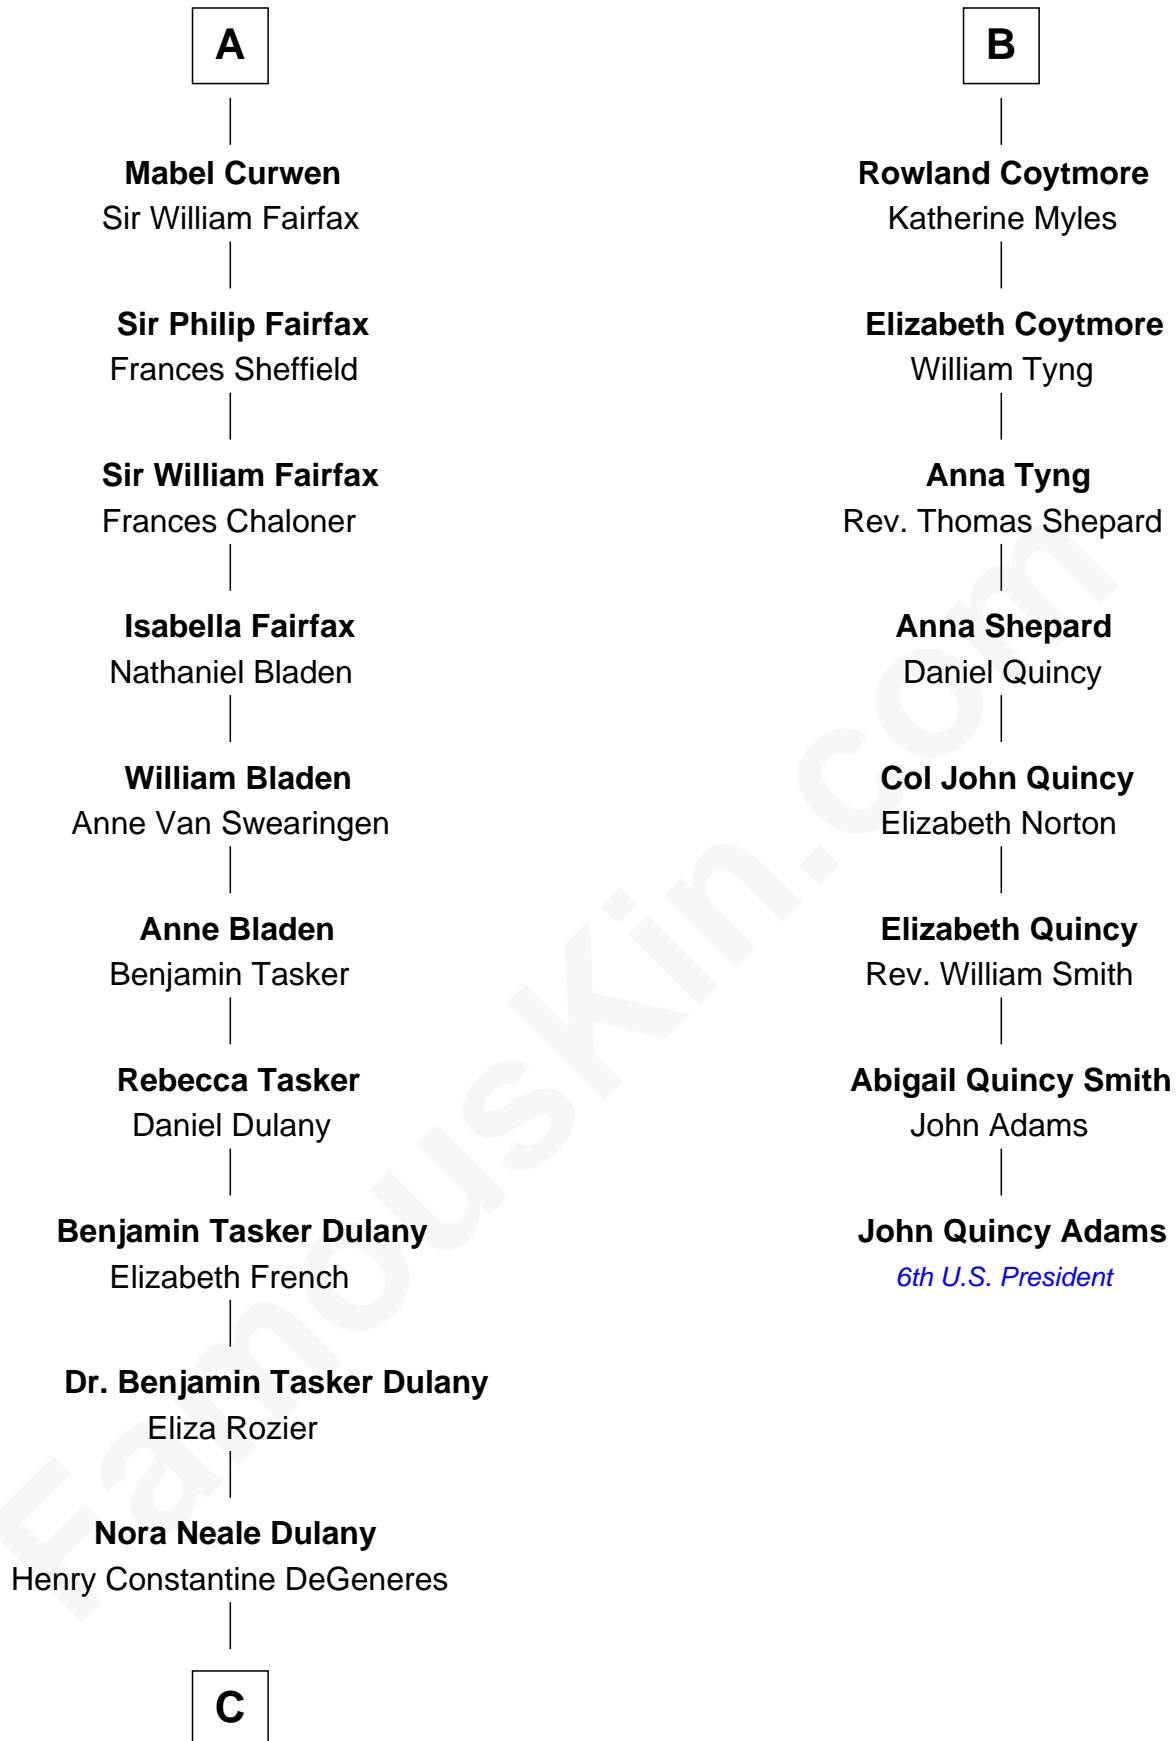

FamousKin.com Relationship Chart of

Ellen DeGeneres

Comedienne and TV Personality

14th cousin 7 times removed of

John Quincy Adams

6th U.S. President

John of Gaunt

Katherine Roet

C

—
Joseph C. DeGeneres

Mary Whittemore

—
Alfred George DeGeneres

Julia E. Billiu

—
Elliot Everett DeGeneres

Ruth Elodie Martin

—
Elliot Everett DeGeneres