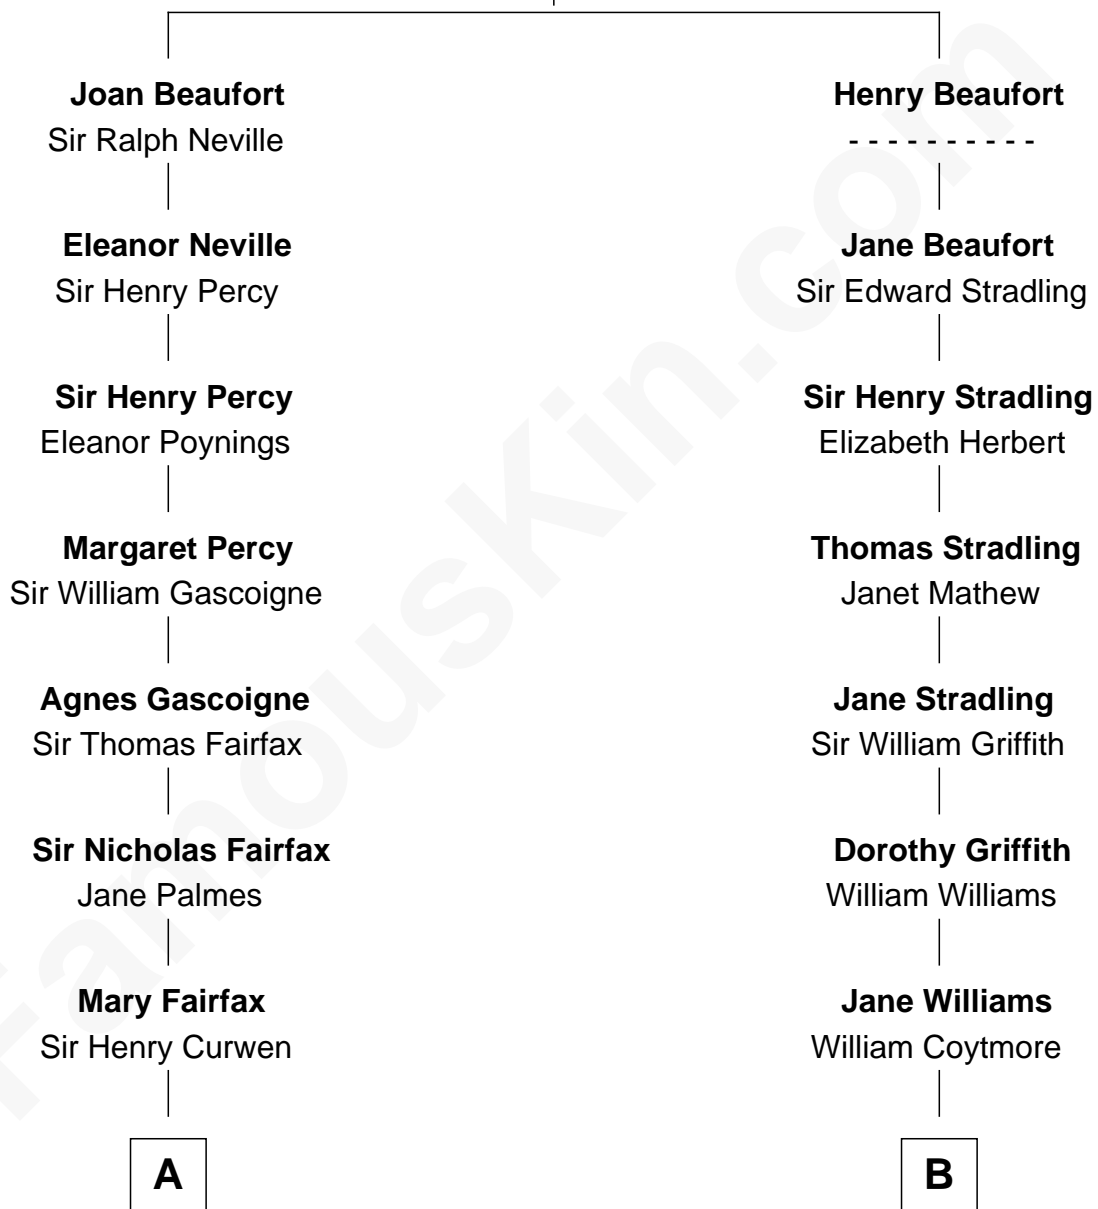

FamousKin.com Relationship Chart of

Ellen DeGeneres

Comedienne and TV Personality

14th cousin 7 times removed of

John Quincy Adams

6th U.S. President

John of Gaunt

Katherine Roet

C

—
Joseph C. DeGeneres

Mary Whittemore

—
Alfred George DeGeneres

Julia E. Billiu

—
Elliot Everett DeGeneres

Ruth Elodie Martin

—
Elliot Everett DeGeneres