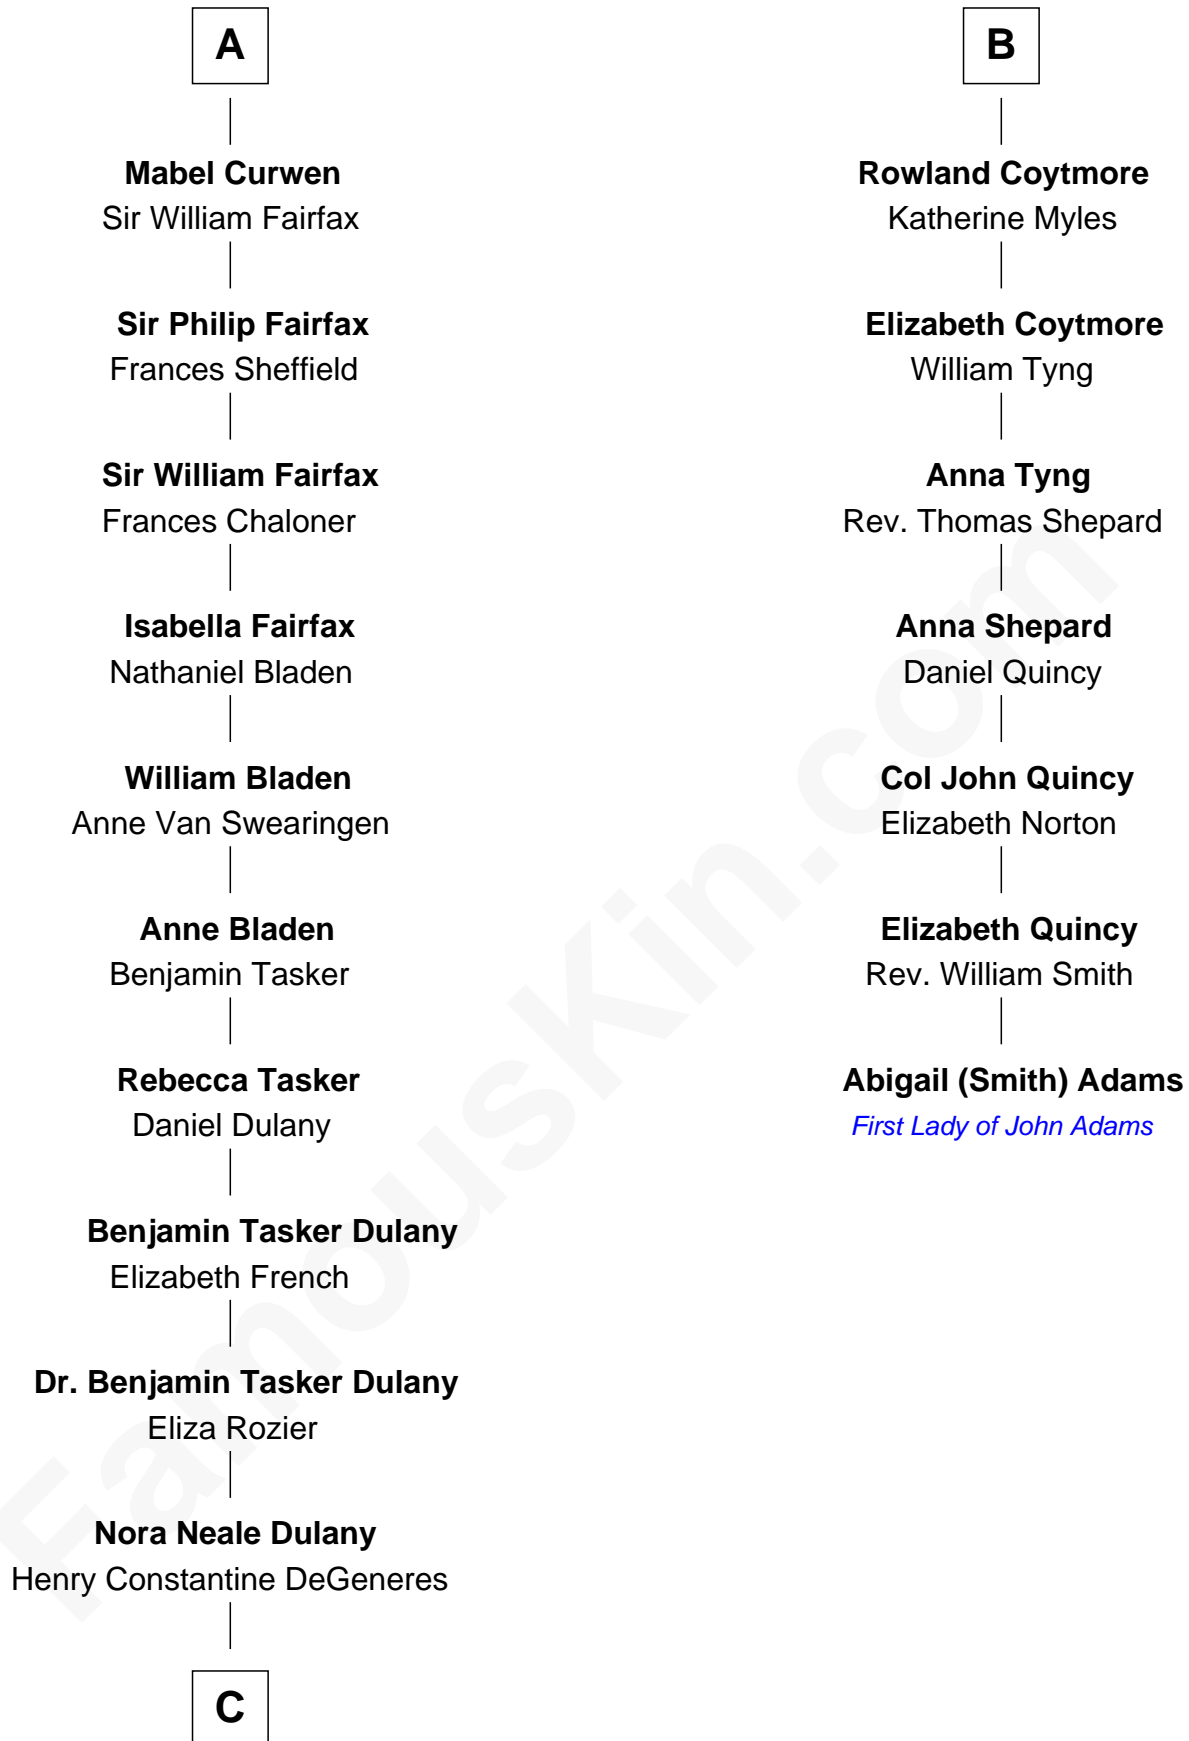

FamousKin.com

Relationship Chart of

Ellen DeGeneres

Comedienne and TV Personality

13th cousin 8 times removed of

Abigail (Smith) Adams

First Lady of President John Adams

C

—
Joseph C. DeGeneres

Mary Whittemore

—
Alfred George DeGeneres

Julia E. Billiu

—
Elliot Everett DeGeneres

Ruth Elodie Martin

—
Elliot Everett DeGeneres

Betty Jane Pfeffer