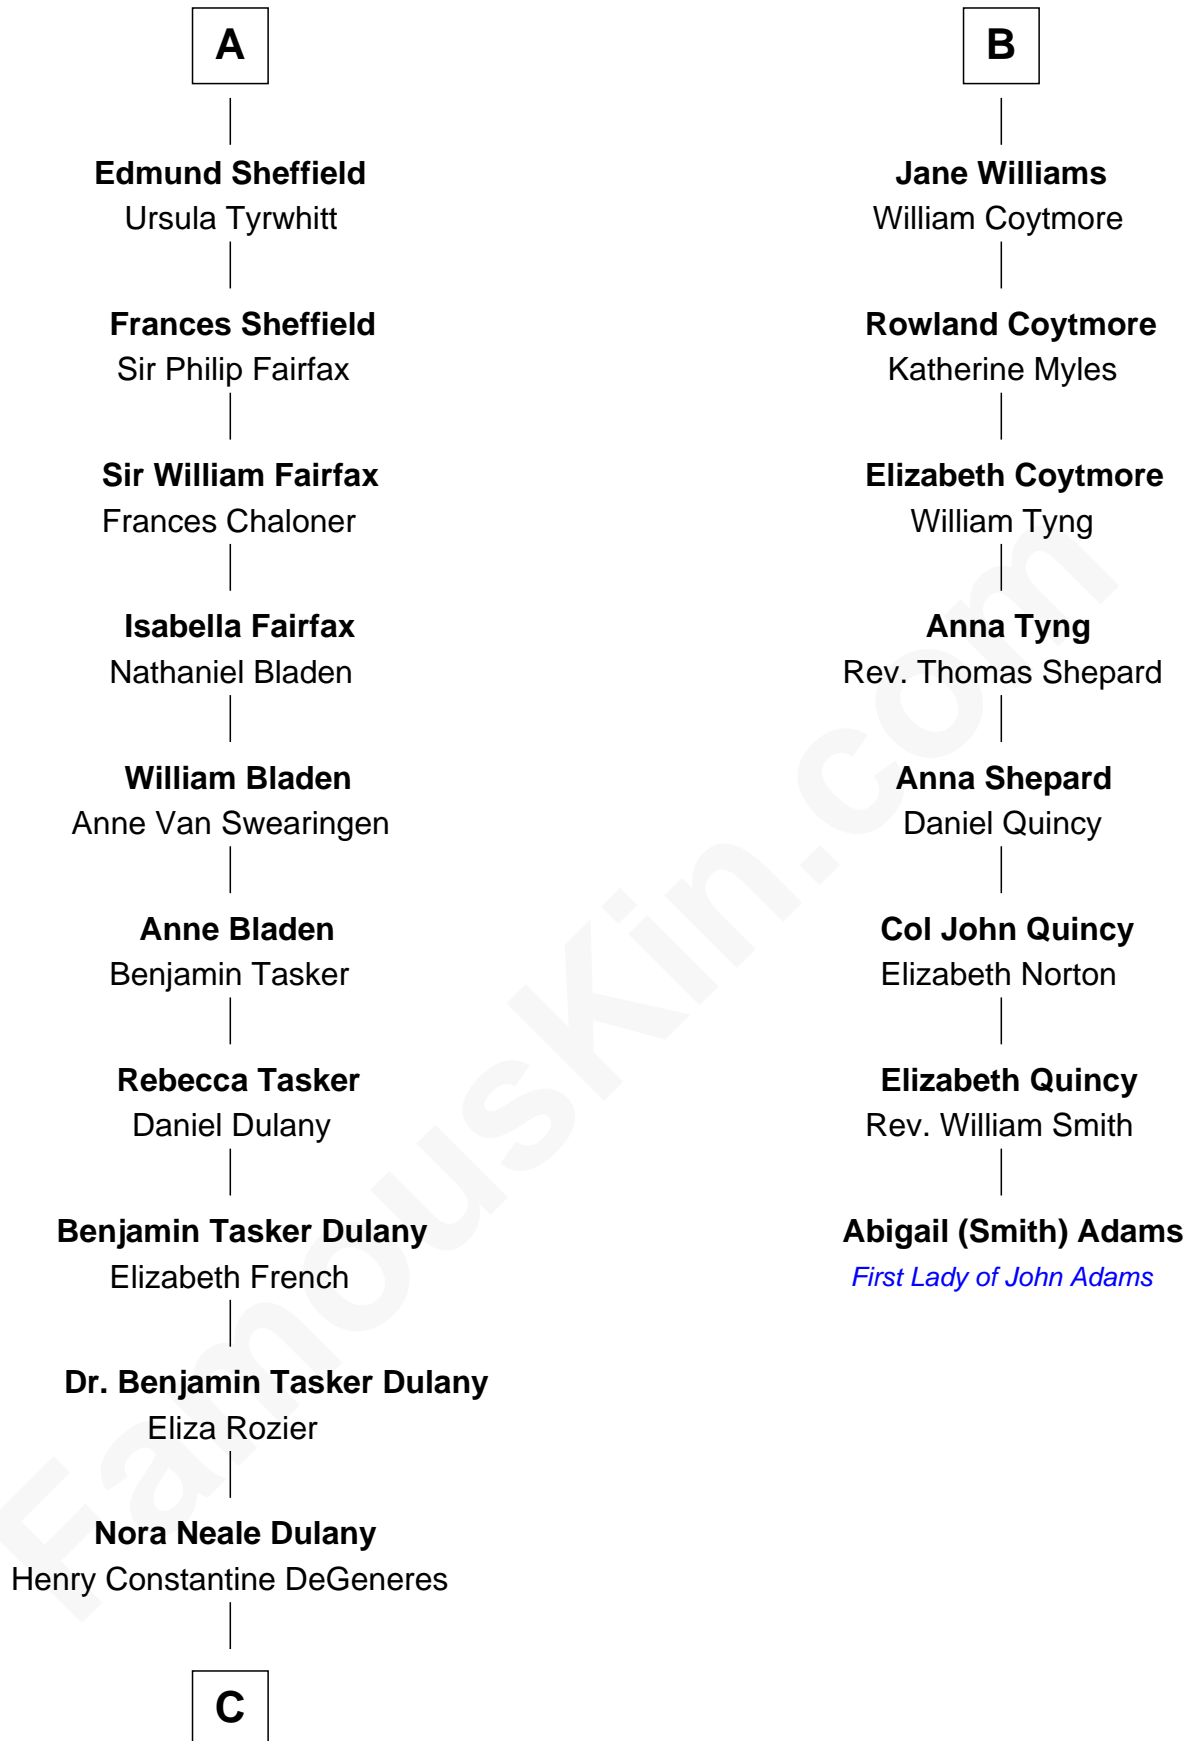

FamousKin.com

Relationship Chart of

Ellen DeGeneres

Comedienne and TV Personality

14th cousin 7 times removed of

Abigail (Smith) Adams

First Lady of President John Adams

C

—
Joseph C. DeGeneres

Mary Whittemore

—
Alfred George DeGeneres

Julia E. Billiu

—
Elliot Everett DeGeneres

Ruth Elodie Martin

—
Elliot Everett DeGeneres

Betty Jane Pfeffer