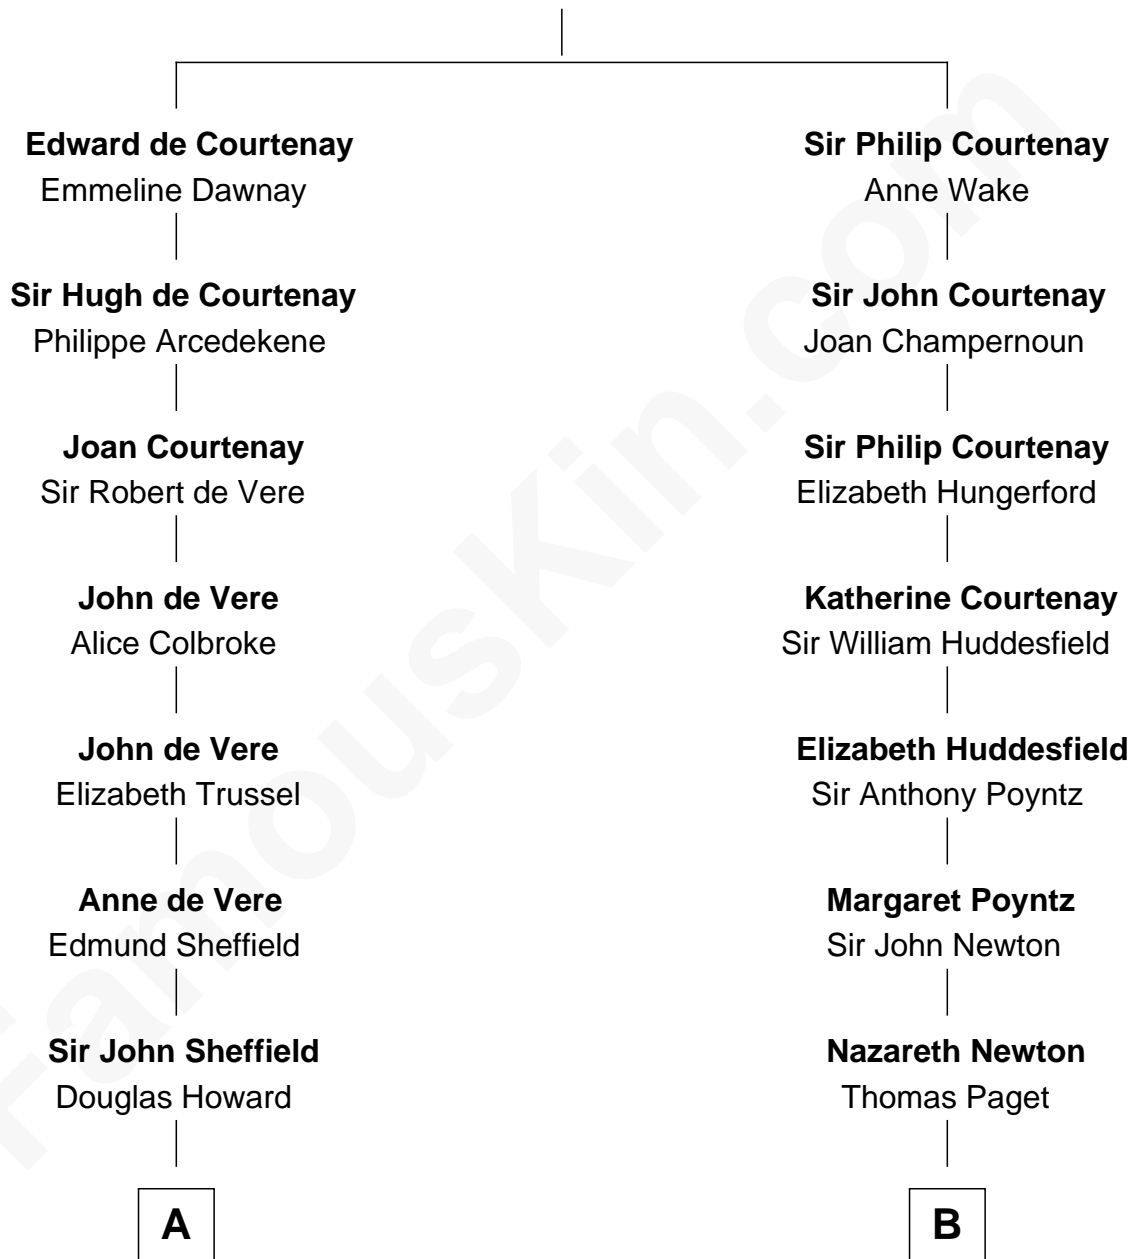

FamousKin.com Relationship Chart of

Ellen DeGeneres

Comedienne and TV Personality

14th cousin 7 times removed of

Charles Darwin

Theory of Evolution

Sir Hugh de Courtenay

Margaret de Bohun

C

—
Joseph C. DeGeneres

Mary Whittemore

—
Alfred George DeGeneres

Julia E. Billiu

—
Elliot Everett DeGeneres

Ruth Elodie Martin

—
Elliot Everett DeGeneres