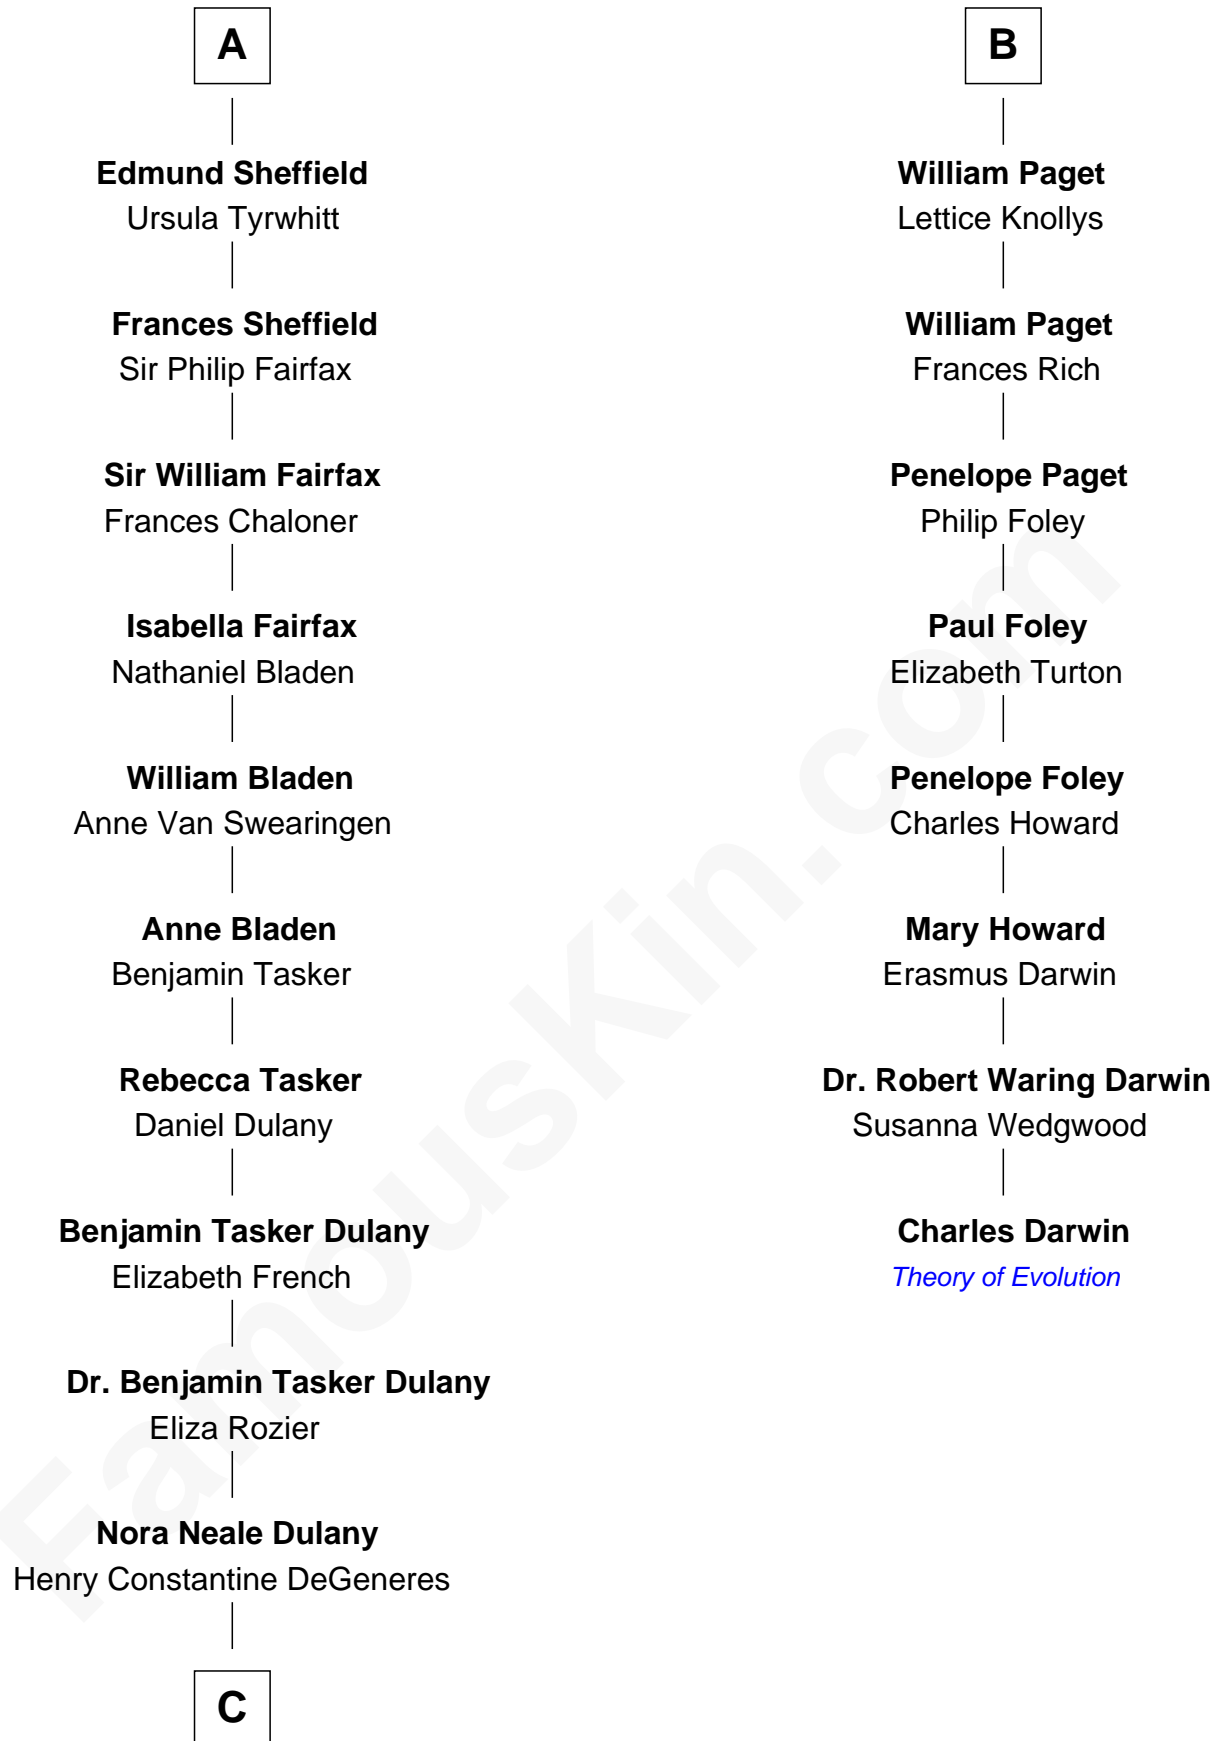

FamousKin.com Relationship Chart of

Ellen DeGeneres

Comedienne and TV Personality

14th cousin 7 times removed of

Charles Darwin

Theory of Evolution

Sir Hugh de Courtenay

Margaret de Bohun

C

—
Joseph C. DeGeneres

Mary Whittemore

—
Alfred George DeGeneres

Julia E. Billiu

—
Elliot Everett DeGeneres

Ruth Elodie Martin

—
Elliot Everett DeGeneres