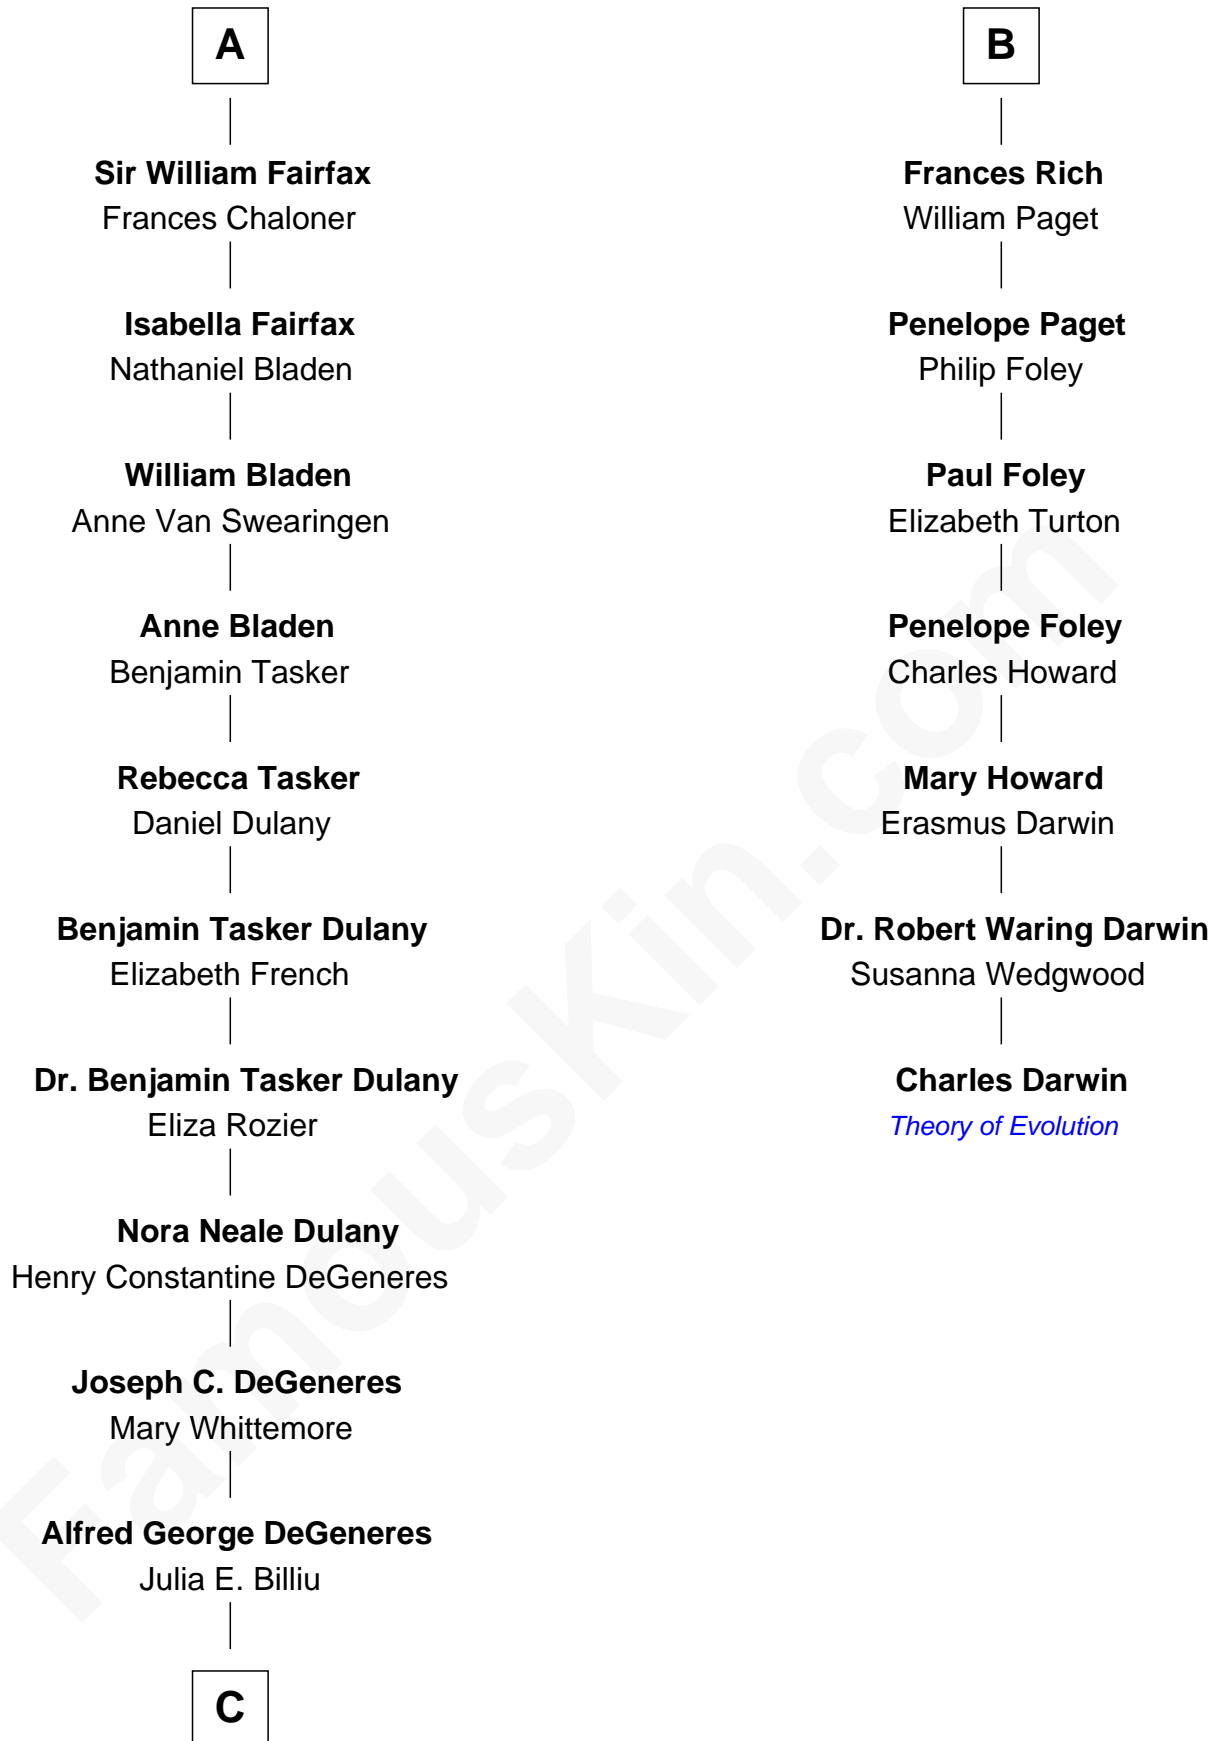

FamousKin.com Relationship Chart of

Ellen DeGeneres

Comedienne and TV Personality

13th cousin 6 times removed of

Charles Darwin

Theory of Evolution

Sir Richard Neville

Alice Montagu

C

—
Elliot Everett DeGeneres

Ruth Elodie Martin

—
Elliot Everett DeGeneres

Betty Jane Pfeffer

—
Ellen DeGeneres

Comedienne and TV Personality

FamousKin.com