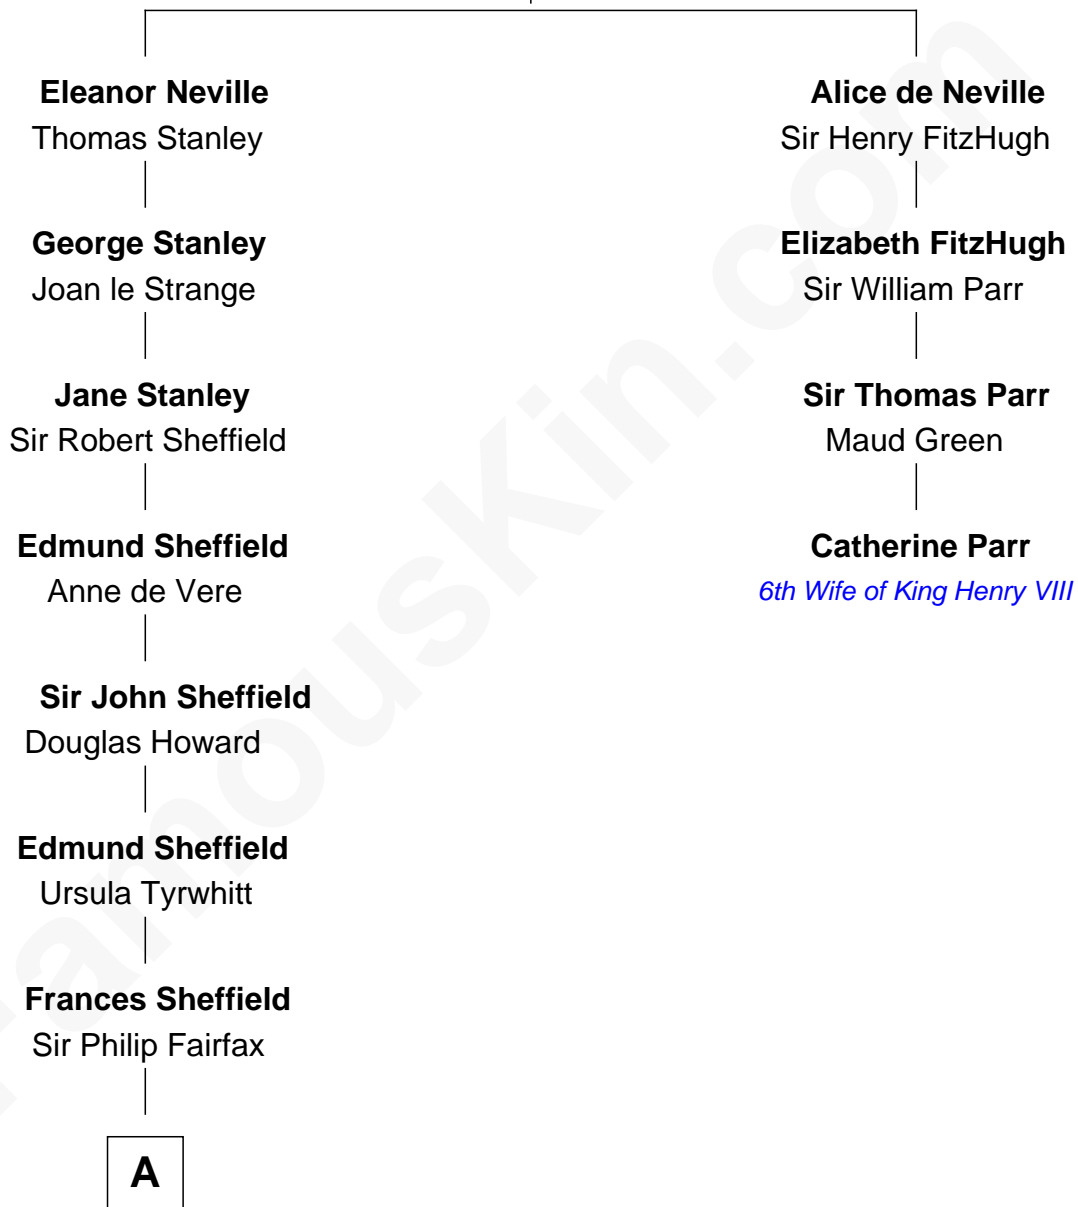

FamousKin.com

Relationship Chart of

Ellen DeGeneres

Comedienne and TV Personality

3rd cousin 16 times removed of

Catherine Parr

6th Wife of King Henry VIII

Sir Richard Neville

Alice Montagu

B

—
Elliot Everett DeGeneres

Ruth Elodie Martin

—
Elliot Everett DeGeneres

Betty Jane Pfeffer

—
Ellen DeGeneres

Comedienne and TV Personality