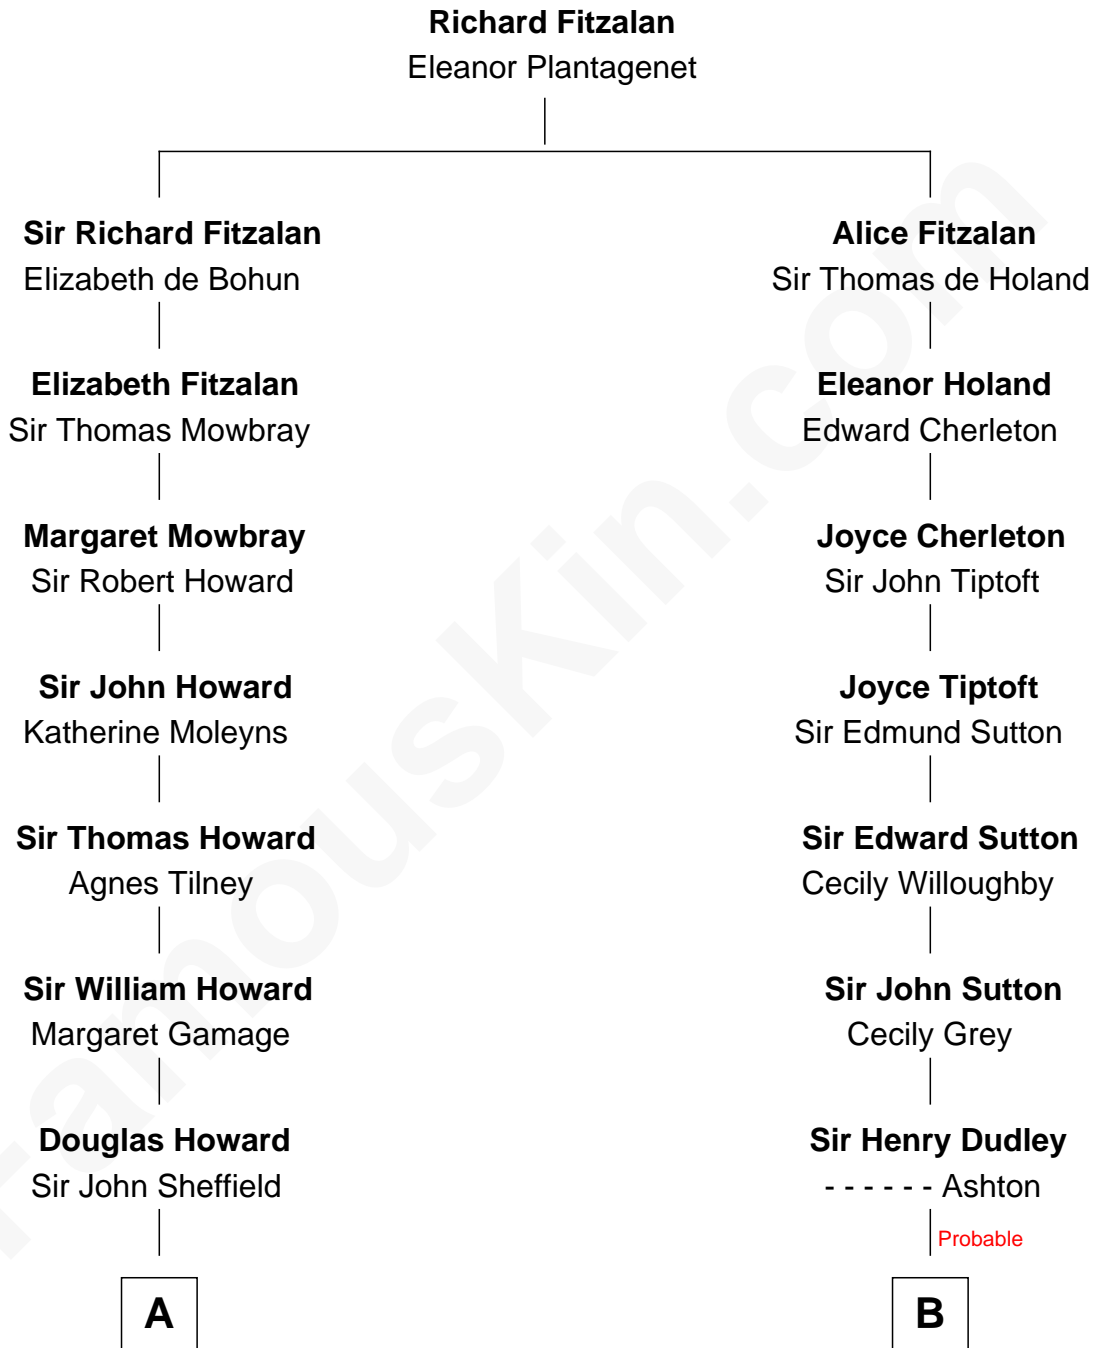

## Relationship Chart of

### Ellen DeGeneres

Comedienne and TV Personality

17th cousin 4 times removed of

**John Kerry**

68th U.S. Secretary of State

**C**

—  
**Joseph C. DeGeneres**

Mary Whittemore