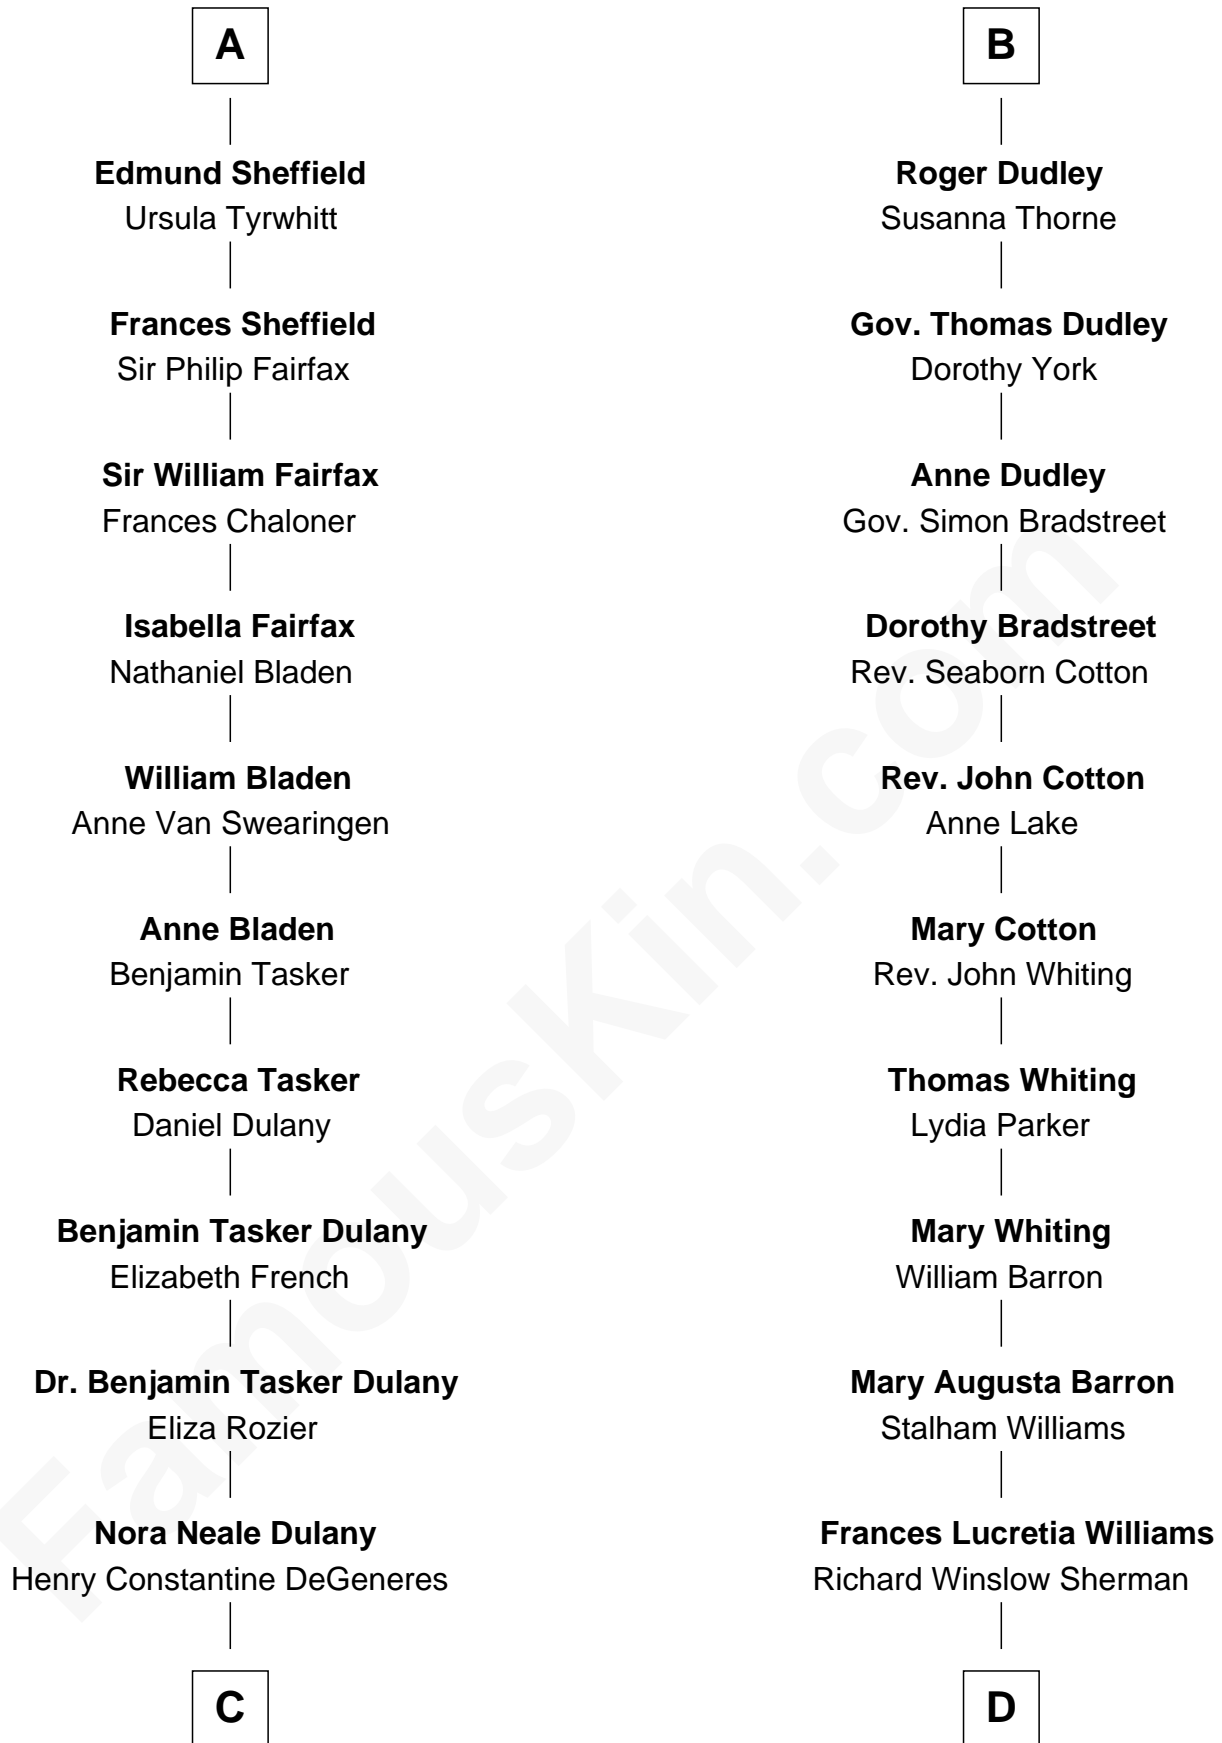

FamousKin.com Relationship Chart of

Ellen DeGeneres

Comedienne and TV Personality

18th cousin 3 times removed of

James Sherman

27th U.S. Vice-President

Richard Fitzalan
Eleanor Plantagenet

C

Joseph C. DeGeneres

Mary Whittemore

Alfred George DeGeneres

Julia E. Billiu

Elliot Everett DeGeneres

Ruth Elodie Martin

Elliot Everett DeGeneres

Betty Jane Pfeffer