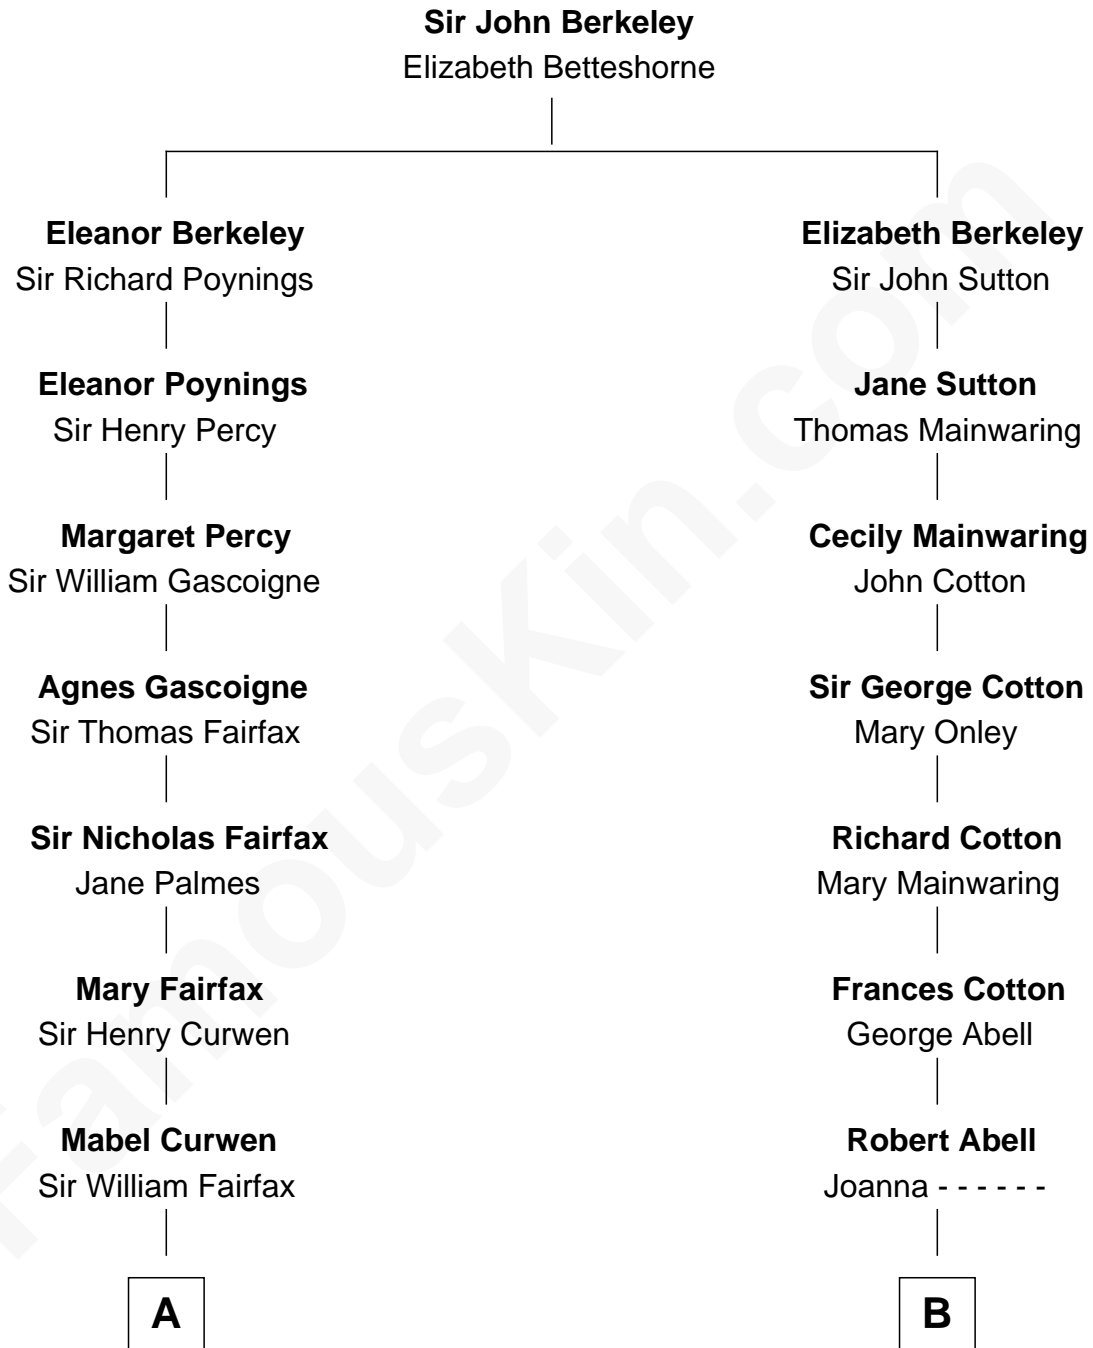

## Relationship Chart of

### Ellen DeGeneres

Comedienne and TV Personality

15th cousin 5 times removed of

**Allen Dulles**

5th Director of the C.I.A.

**C**

—  
**Alfred George DeGeneres**

Julia E. Billiu