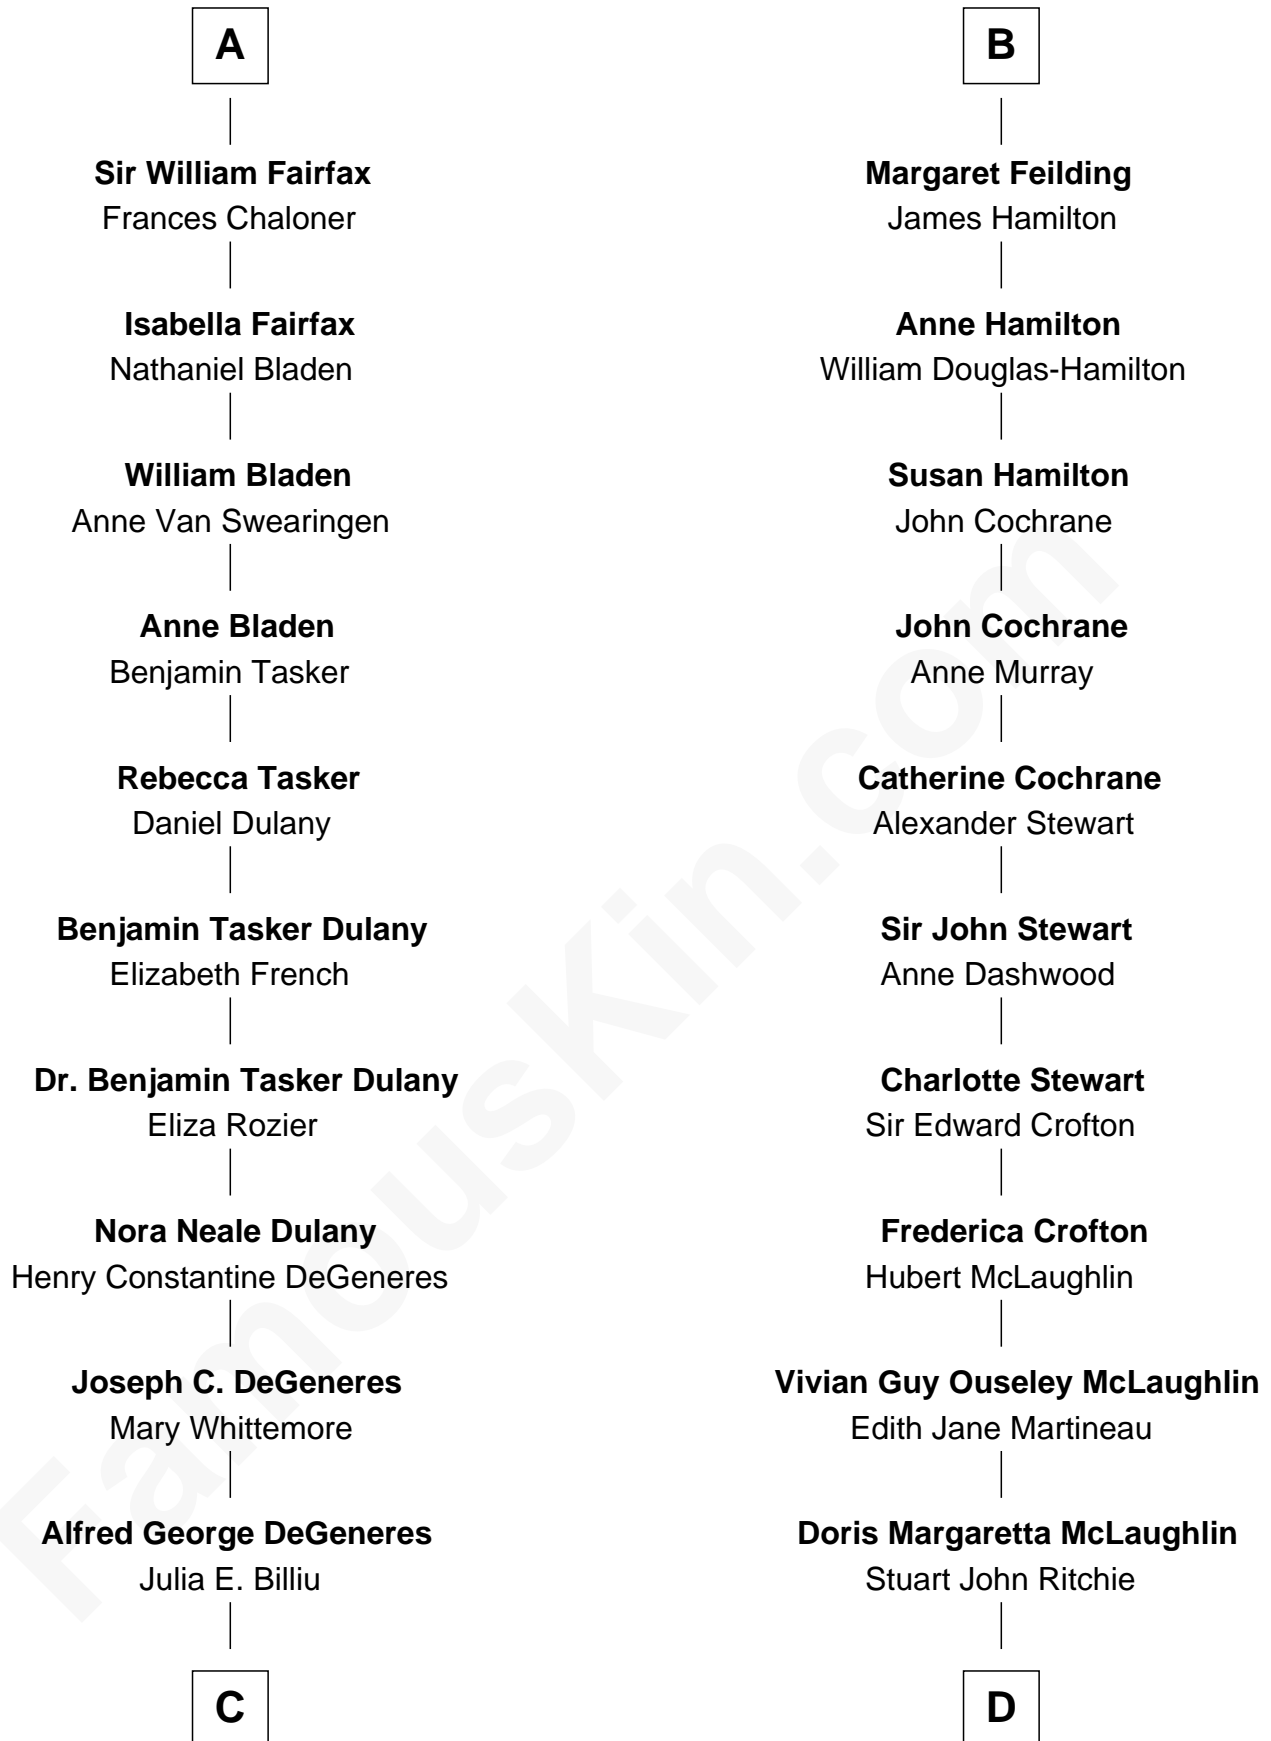

FamousKin.com Relationship Chart of

Ellen DeGeneres

Comedienne and TV Personality

18th cousin 1 time removed of

Guy Ritchie

British Filmmaker

Sir Richard Neville

Alice Montagu

FamousKin.com