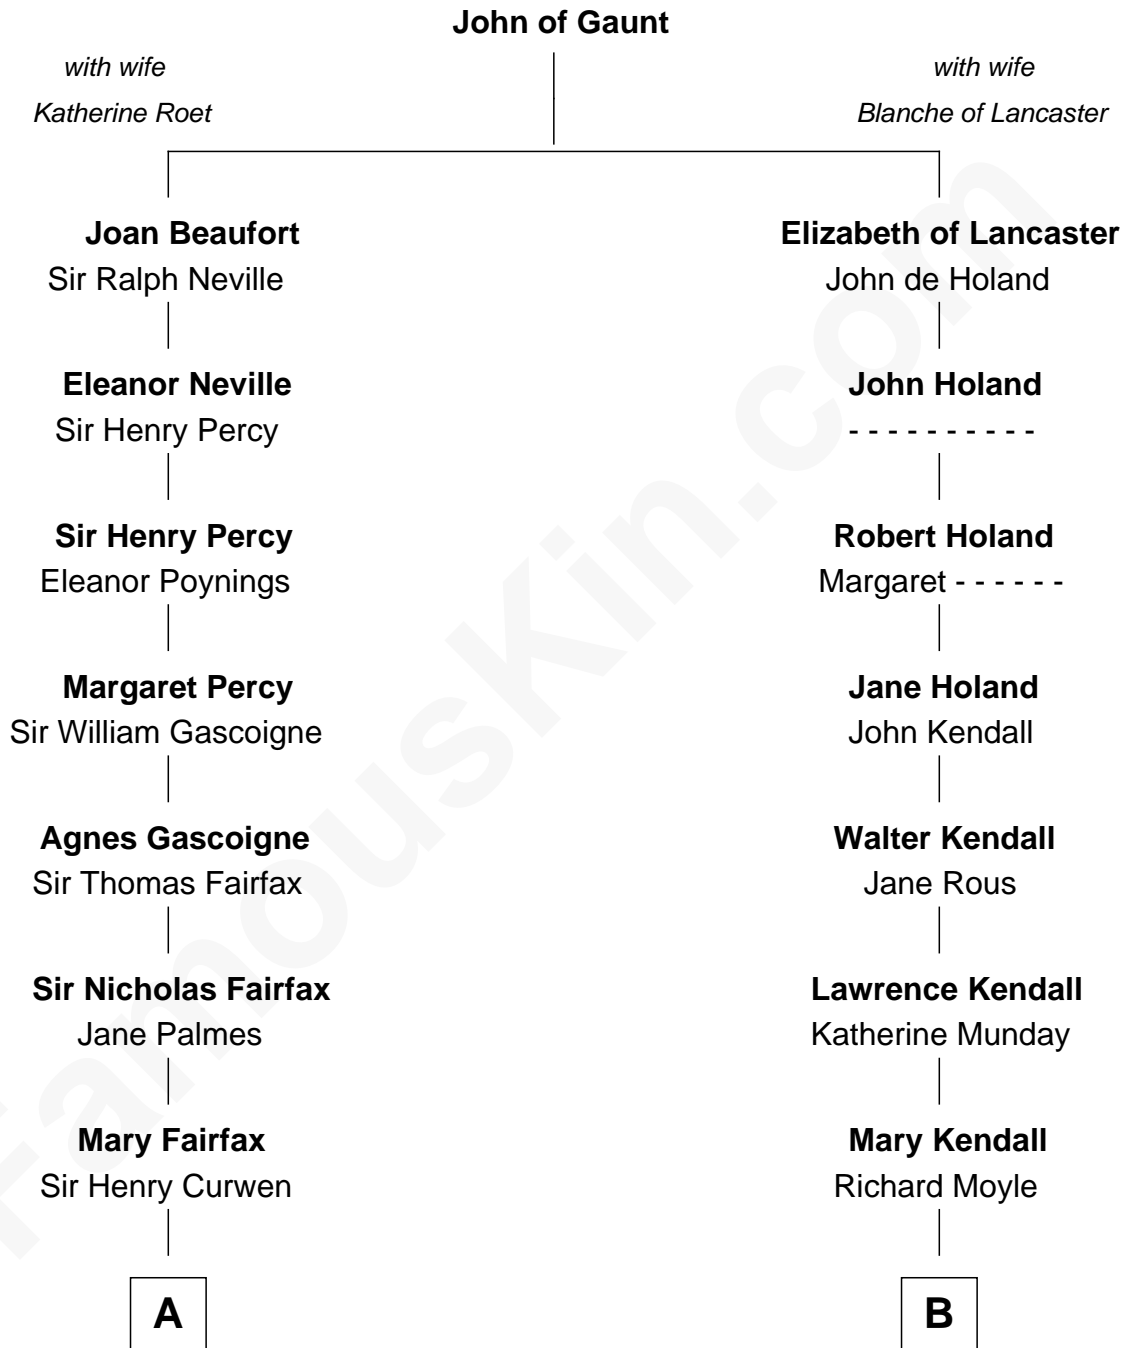

FamousKin.com

Relationship Chart of

Ellen DeGeneres

Comedienne and TV Personality

17th cousin 4 times removed of

Buckminster Fuller

Author, Architect, and Inventor

C

—
Joseph C. DeGeneres

Mary Whittemore

—
Alfred George DeGeneres

Julia E. Billiu

—
Elliot Everett DeGeneres

Ruth Elodie Martin

—
Elliot Everett DeGeneres

Betty Jane Pfeffer