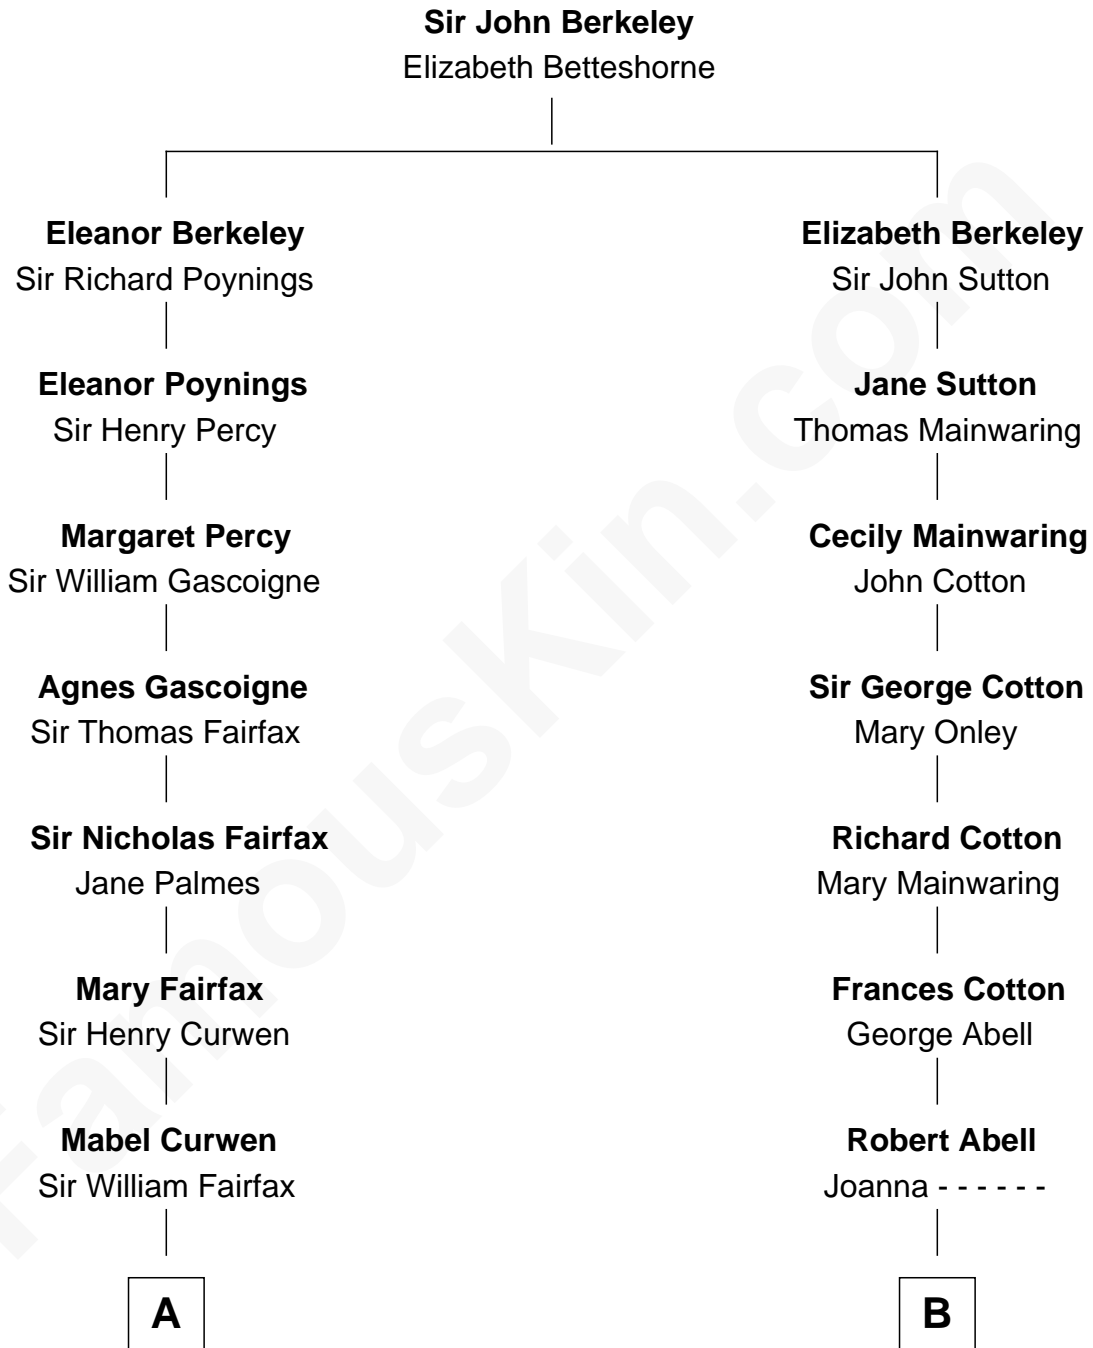

FamousKin.com Relationship Chart of

Ellen DeGeneres

Comedienne and TV Personality

17th cousin 3 times removed of

Adlai Stevenson III

U.S. Senator from Illinois

C

—
Alfred George DeGeneres