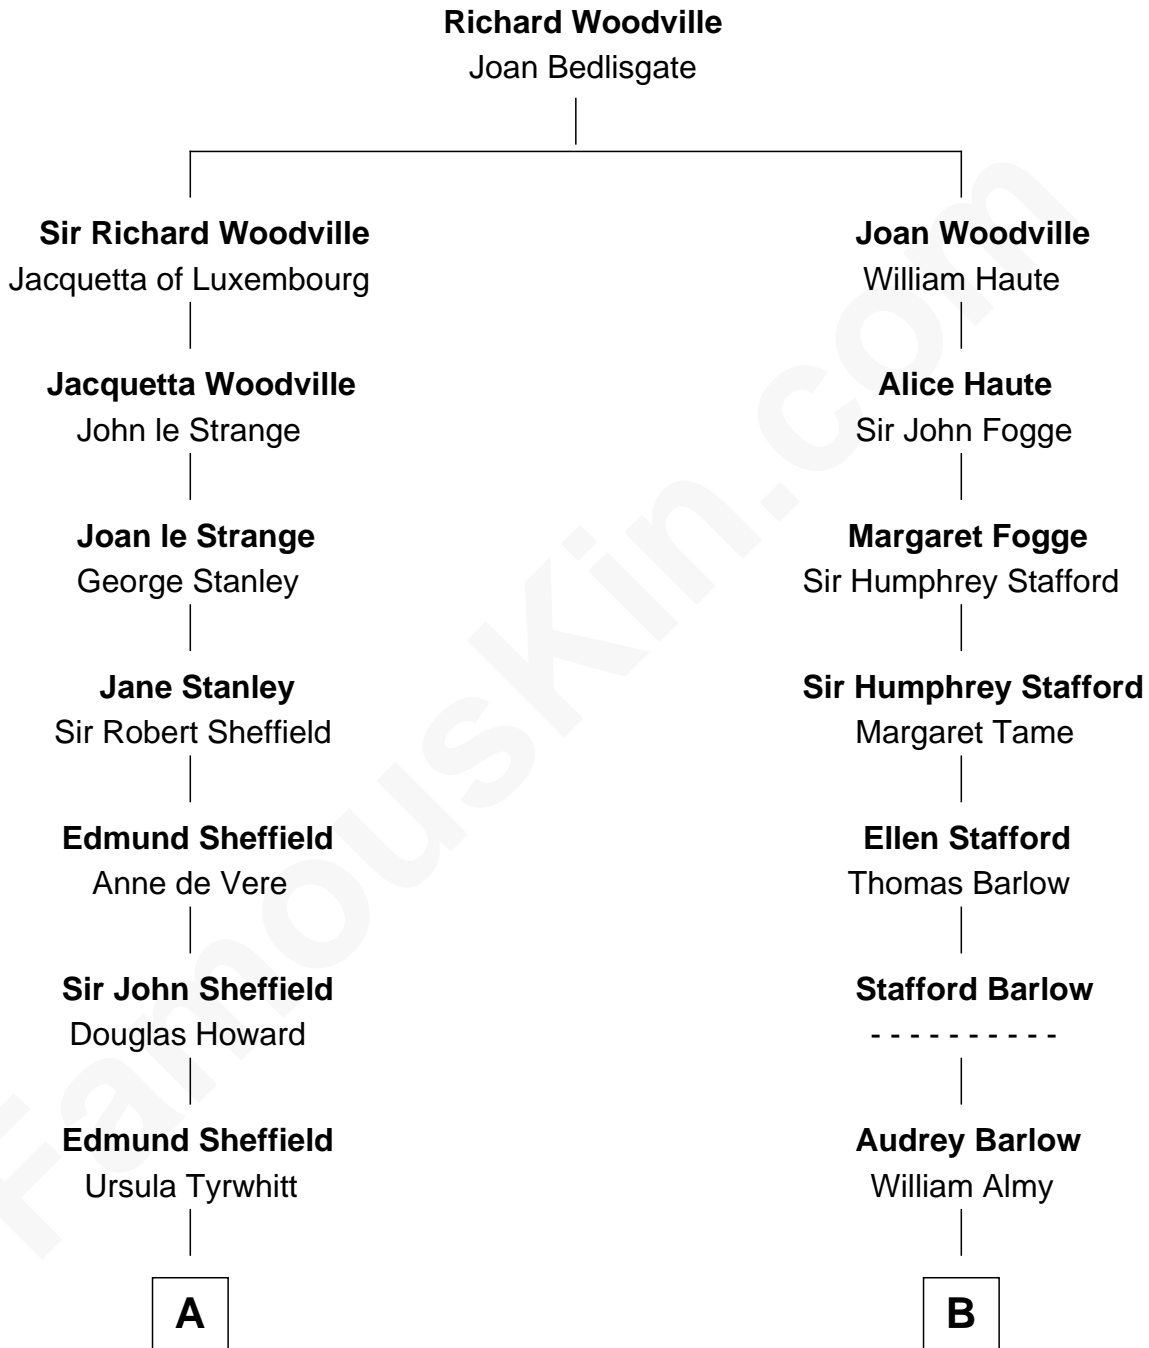

FamousKin.com Relationship Chart of

Ellen DeGeneres

Comedienne and TV Personality

17th cousin 3 times removed of

Adlai Stevenson III

U.S. Senator from Illinois

C

—
Alfred George DeGeneres

Julia E. Billiu

—
Elliot Everett DeGeneres

Ruth Elodie Martin

—
Elliot Everett DeGeneres

Betty Jane Pfeffer

—
Ellen DeGeneres

Comedienne and TV Personality

FamousKin.com