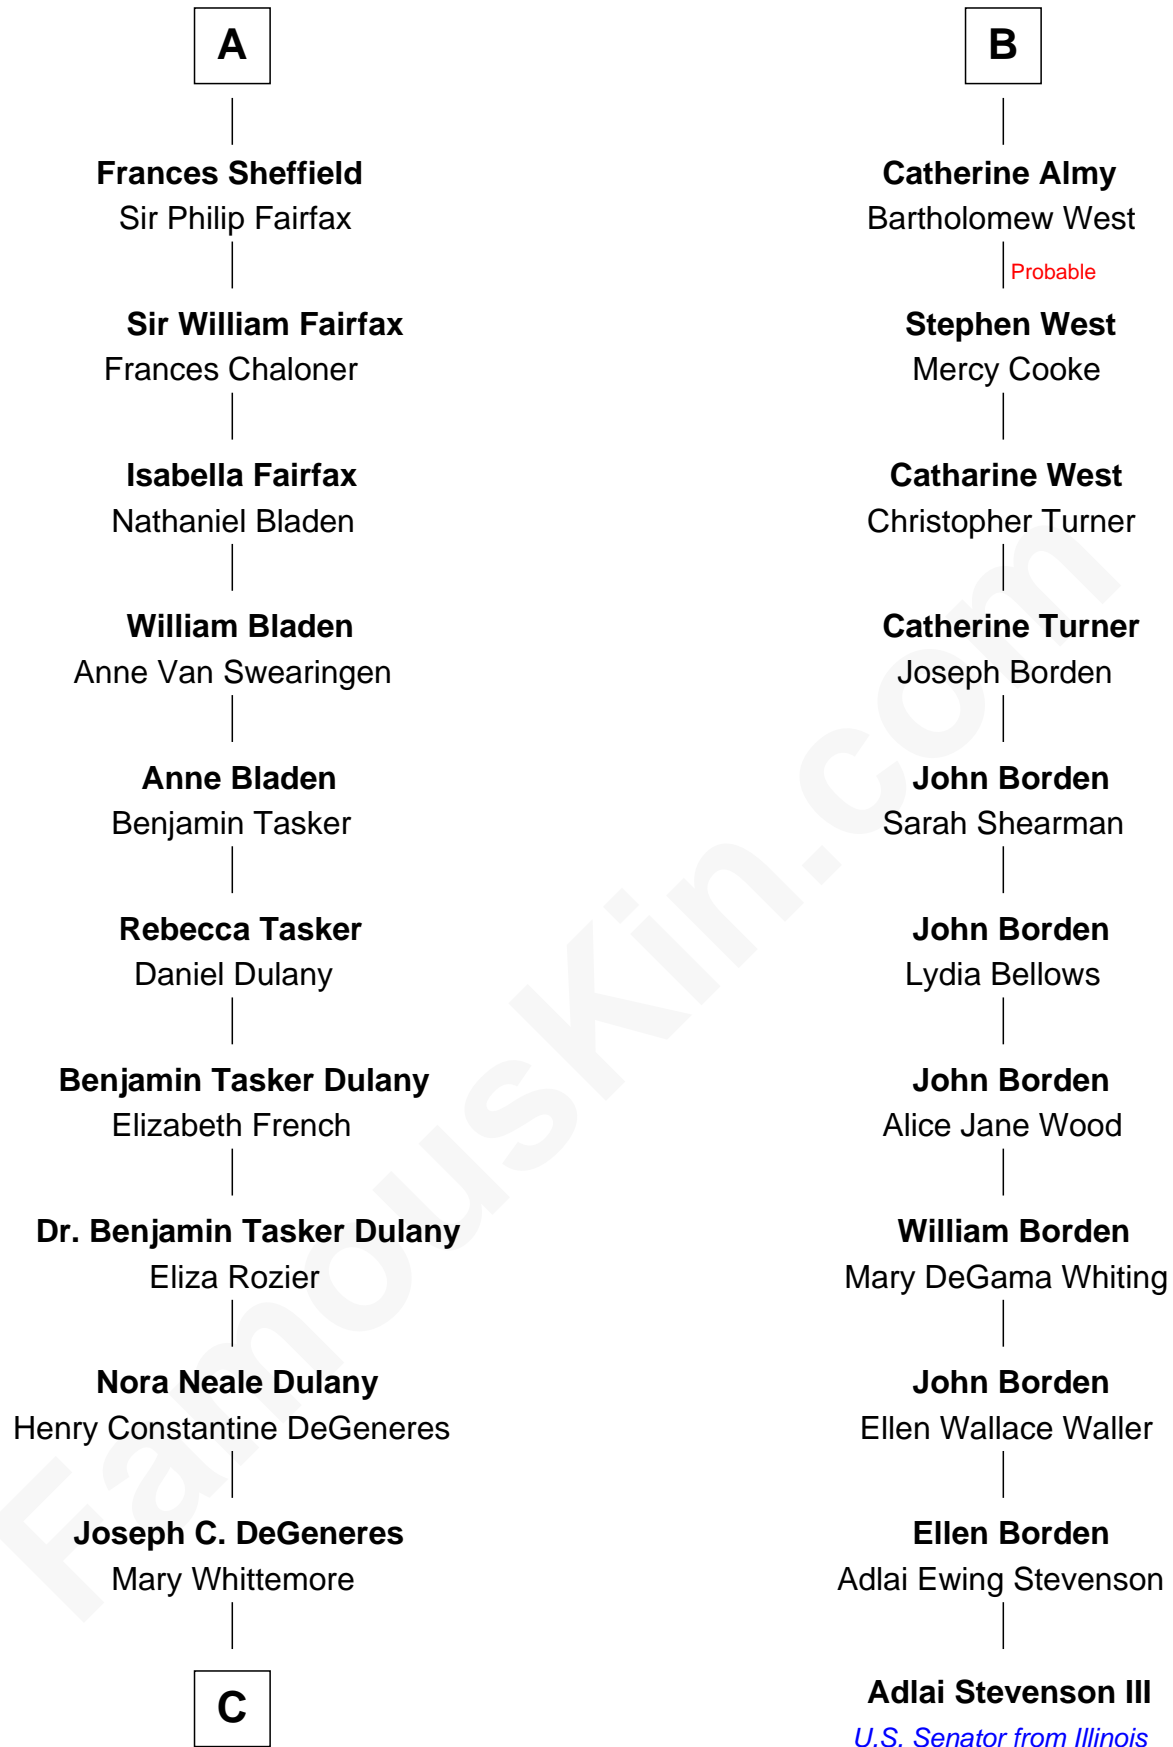

FamousKin.com Relationship Chart of

Ellen DeGeneres

Comedienne and TV Personality

17th cousin 3 times removed of

Adlai Stevenson III

U.S. Senator from Illinois

C

—
Alfred George DeGeneres