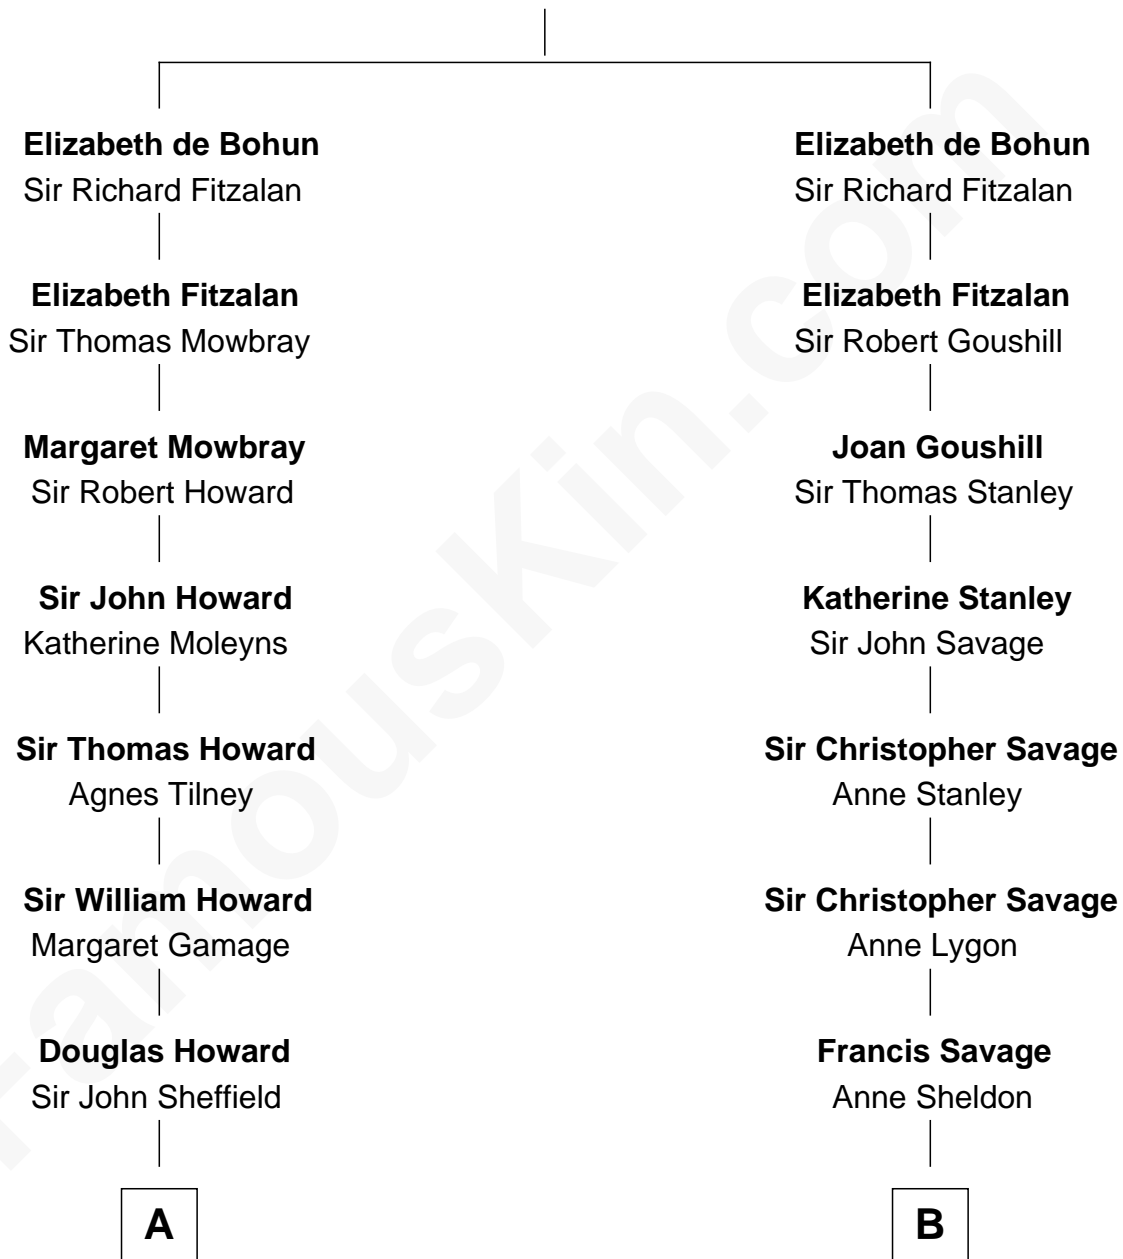

FamousKin.com

Relationship Chart of

Ellen DeGeneres

Comedienne and TV Personality

19th cousin 2 times removed of

Adlai Stevenson III

U.S. Senator from Illinois

Sir William de Bohun
Elizabeth de Badlesmere