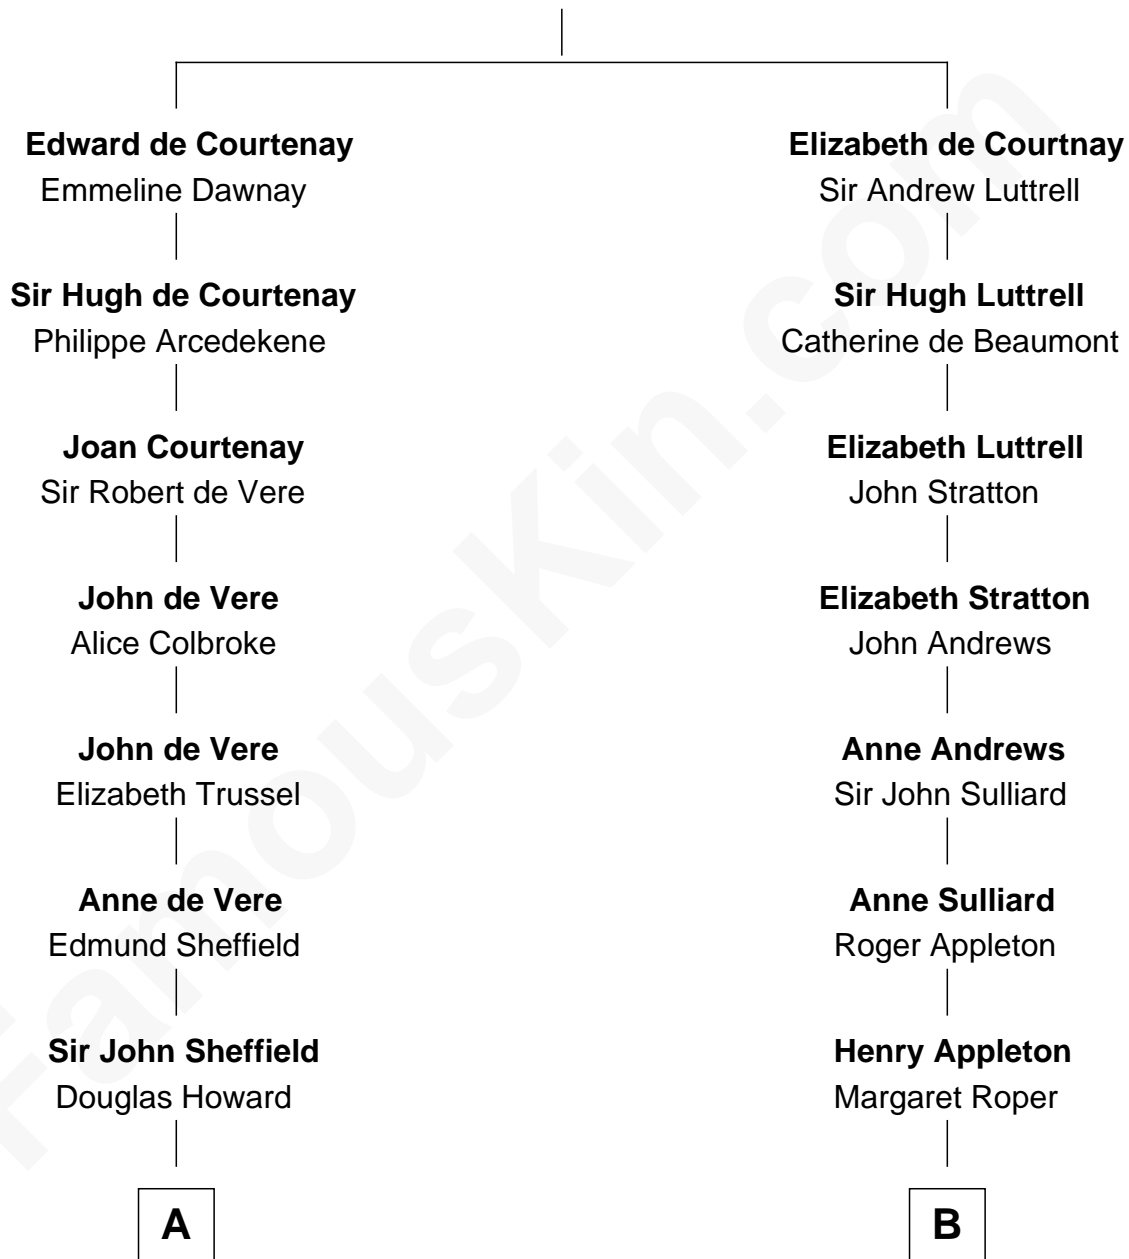

## Relationship Chart of

### Ellen DeGeneres

*Comedienne and TV Personality*

15th cousin 6 times removed of

### Henry Lee III

*9th Governor of Virginia*

**Sir Hugh de Courtenay**

Margaret de Bohun

**C**

—  
**Joseph C. DeGeneres**

Mary Whittemore

—  
**Alfred George DeGeneres**