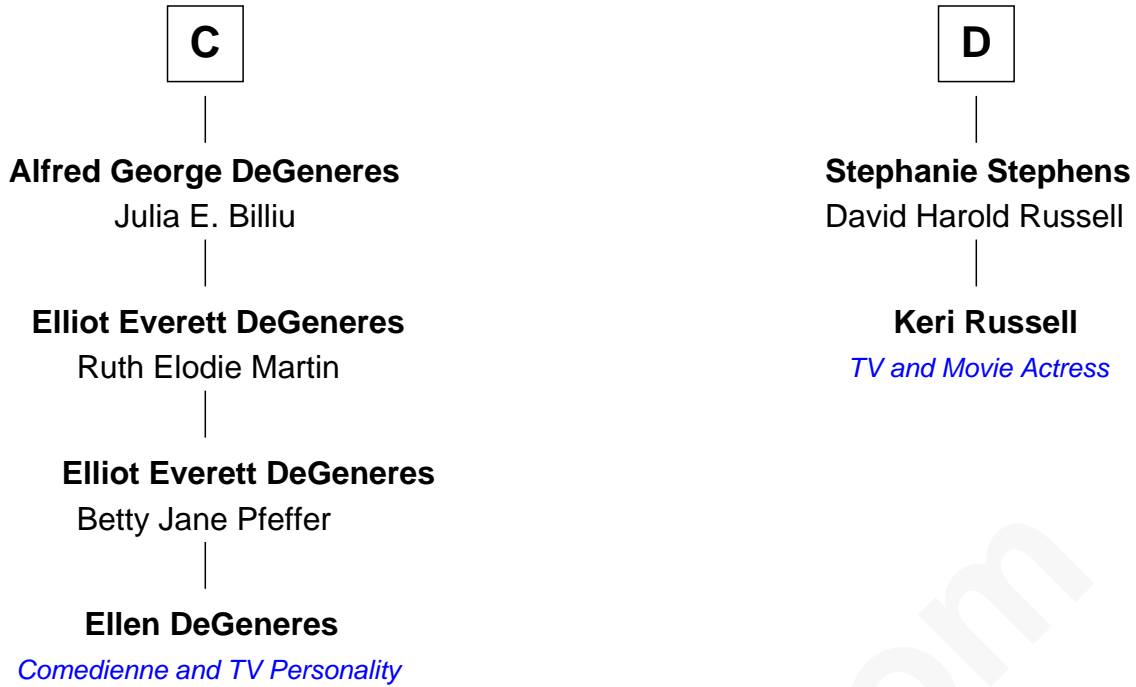

FamousKin.com Relationship Chart of

Ellen DeGeneres

Comedienne and TV Personality

18th cousin 2 times removed of

Keri Russell

TV and Movie Actress

Sir John Berkeley
Elizabeth Betteshorne

Eleanor Berkeley
Sir Richard Poynings

Sir Edmund Sutton
Joyce Tiptoft

Sir Edward Sutton
Cecily Willoughby

Sir John Sutton
Cecily Grey

Sir Henry Dudley
----- Ashton

Probable

Roger Dudley
Susanna Thorne

Gov. Thomas Dudley
Dorothy York

B