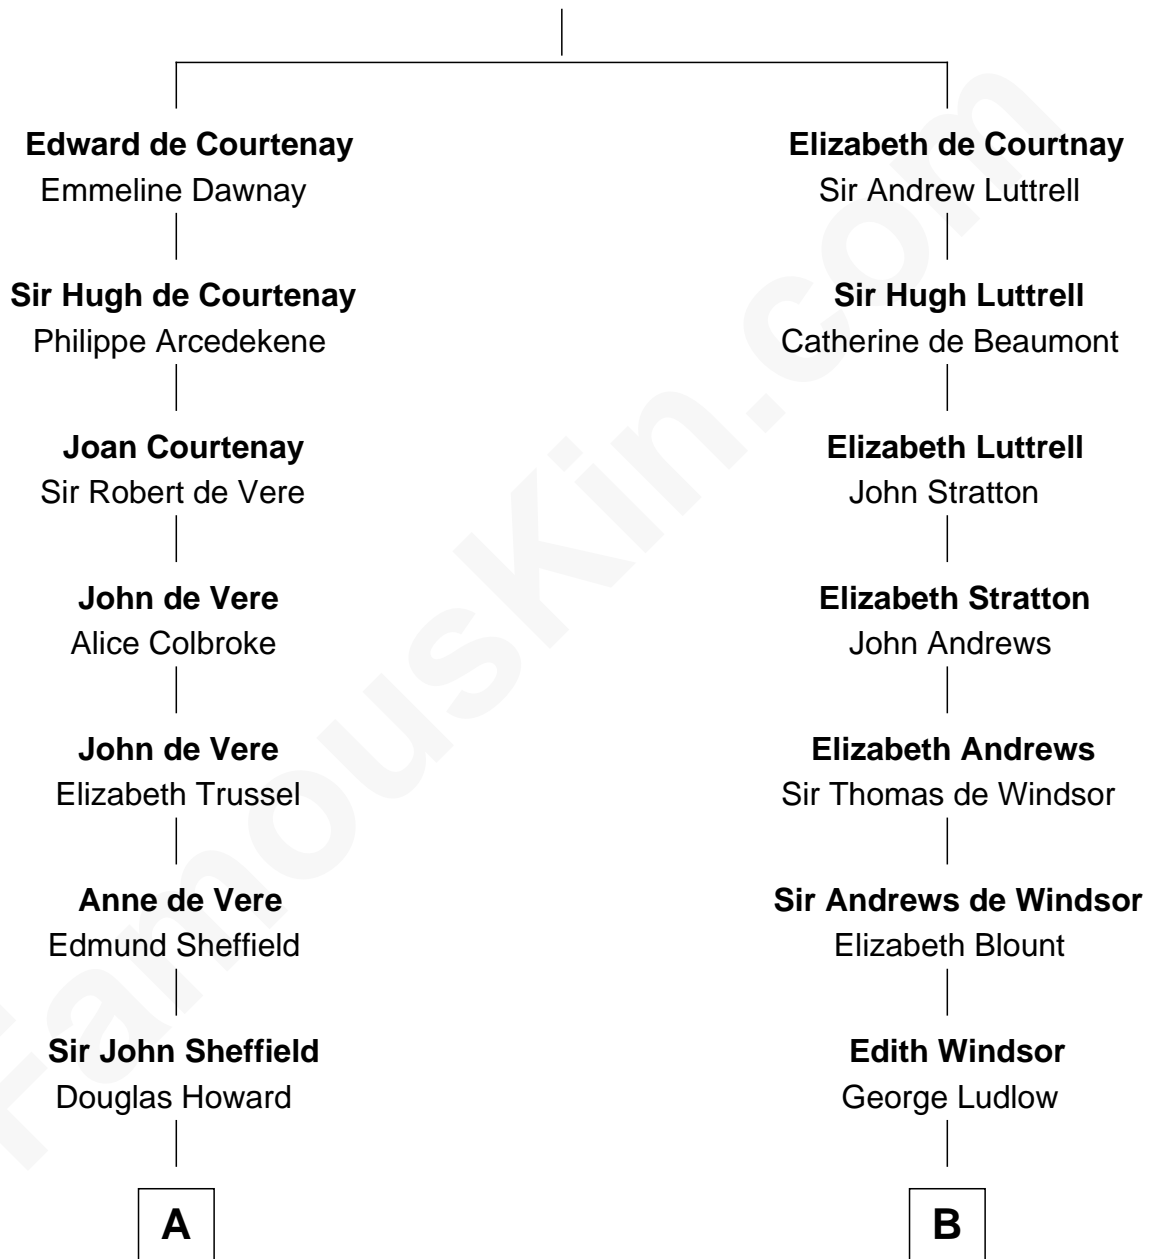

FamousKin.com Relationship Chart of

Ellen DeGeneres

Comedienne and TV Personality

13th cousin 8 times removed of

William Henry Harrison

9th U.S. President

Sir Hugh de Courtenay

Margaret de Bohun

C

—
Joseph C. DeGeneres

Mary Whittemore

—
Alfred George DeGeneres

Julia E. Billiu

—
Elliot Everett DeGeneres

Ruth Elodie Martin

—
Elliot Everett DeGeneres