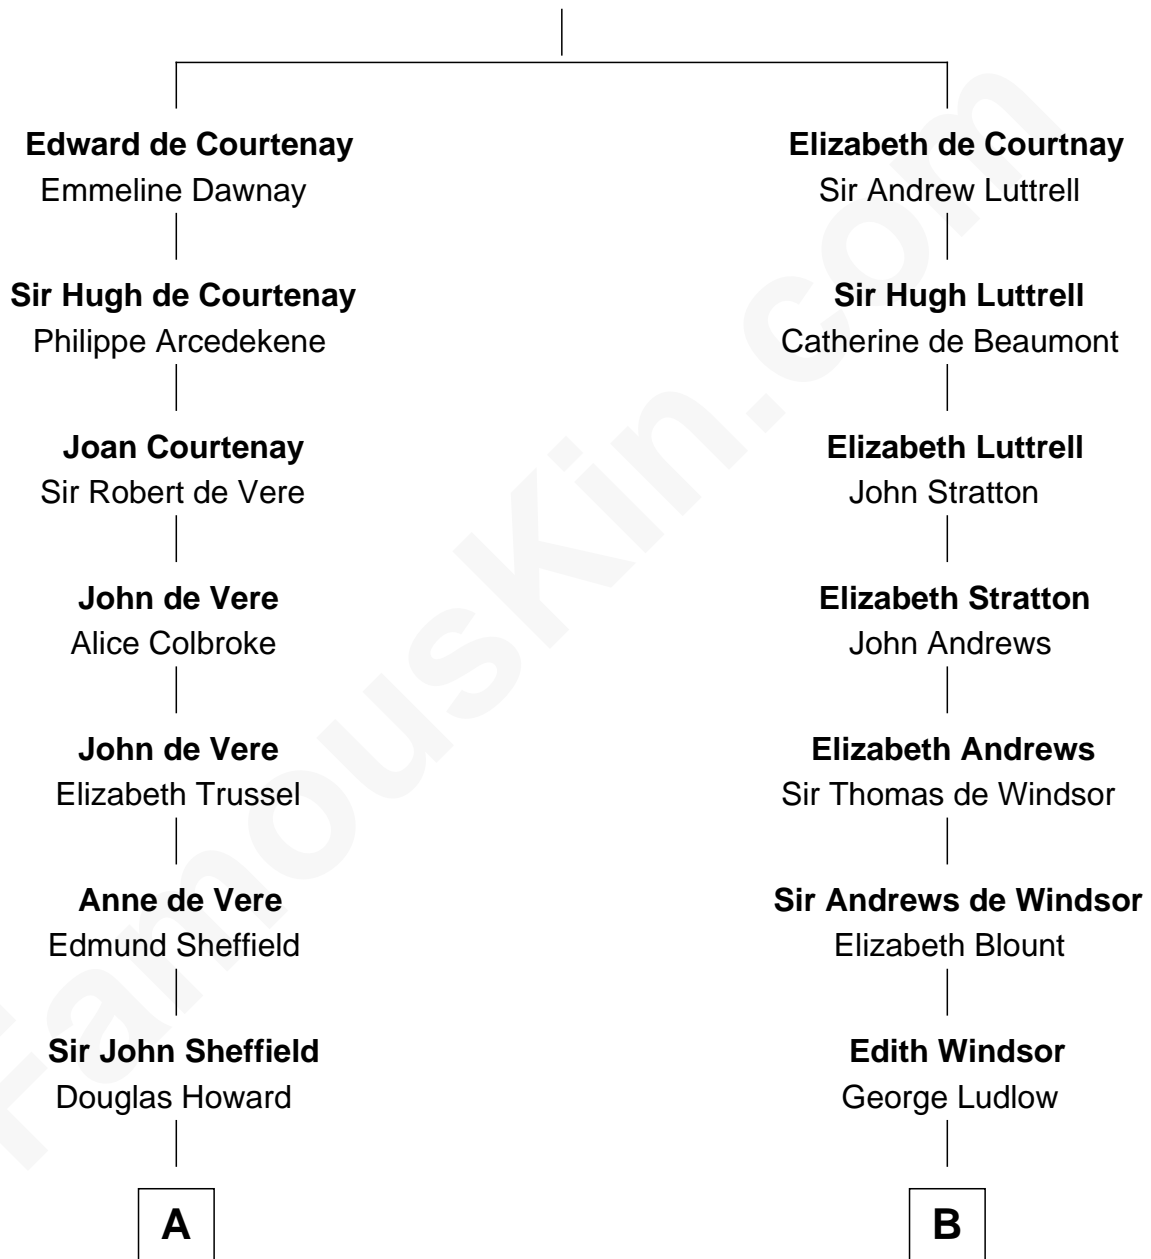

FamousKin.com Relationship Chart of

Ellen DeGeneres

Comedienne and TV Personality

15th cousin 6 times removed of

Benjamin Harrison

23rd U.S. President

Sir Hugh de Courtenay

Margaret de Bohun

C

—
Joseph C. DeGeneres

Mary Whittemore

—
Alfred George DeGeneres

Julia E. Billiu

—
Elliot Everett DeGeneres

Ruth Elodie Martin

—
Elliot Everett DeGeneres