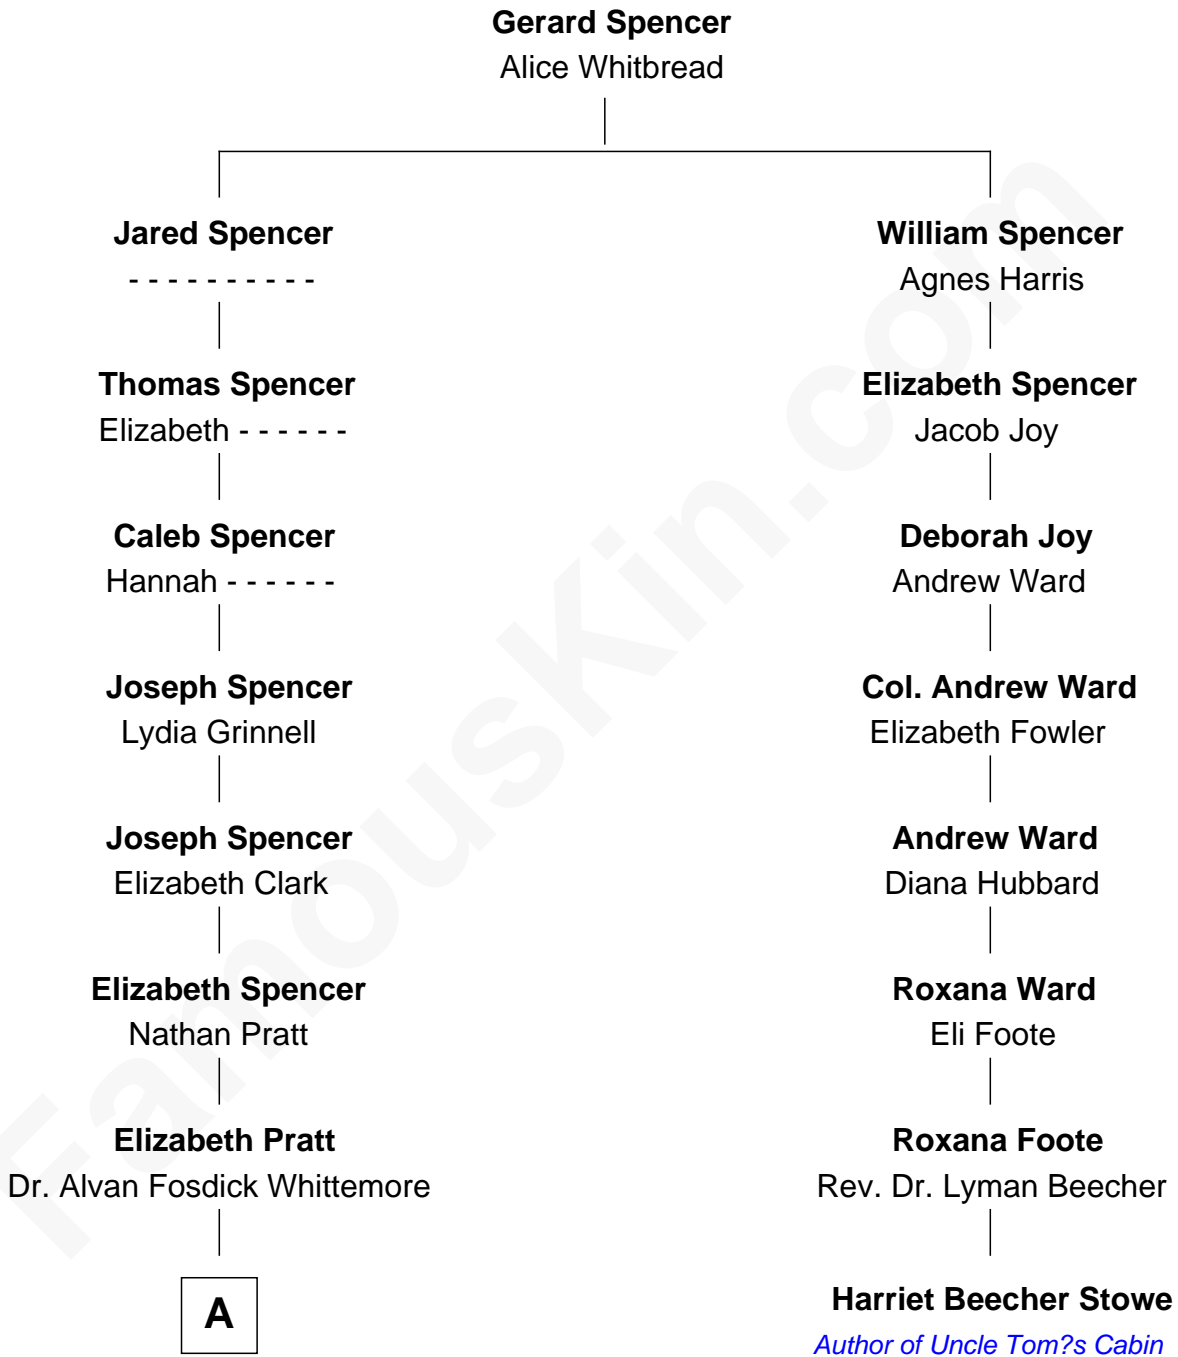

FamousKin.com

Relationship Chart of

Ellen DeGeneres

Comedienne and TV Personality

7th cousin 5 times removed of

Harriet Beecher Stowe

Author of *Uncle Tom's Cabin*

A

George Whitemore
Cordelia Jenkins Dozer

Mary Whitemore
Joseph C. DeGeneres

Alfred George DeGeneres
Julia E. Billiu

Elliot Everett DeGeneres
Ruth Elodie Martin

Elliot Everett DeGeneres
Betty Jane Pfeffer

Ellen DeGeneres
Comedienne and TV Personality