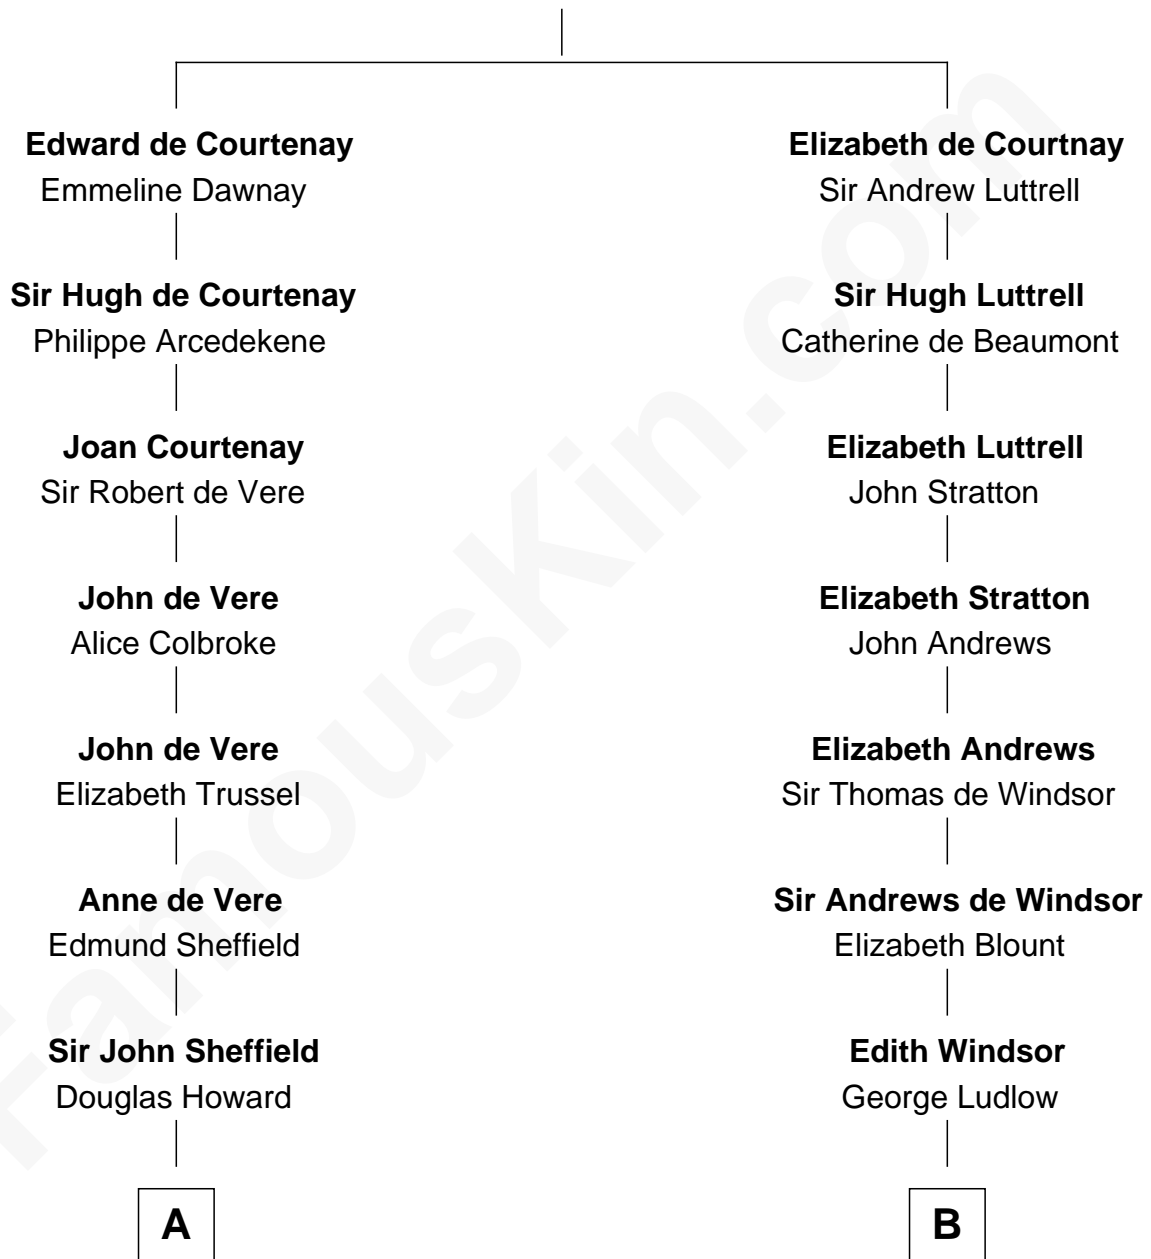

FamousKin.com

Relationship Chart of

Ellen DeGeneres

Comedienne and TV Personality

12th cousin 9 times removed of

Benjamin Harrison V

Signer of the Declaration of Independence

Sir Hugh de Courtenay

Margaret de Bohun

C

—
Joseph C. DeGeneres

Mary Whittemore

—
Alfred George DeGeneres

Julia E. Billiu

—
Elliot Everett DeGeneres

Ruth Elodie Martin