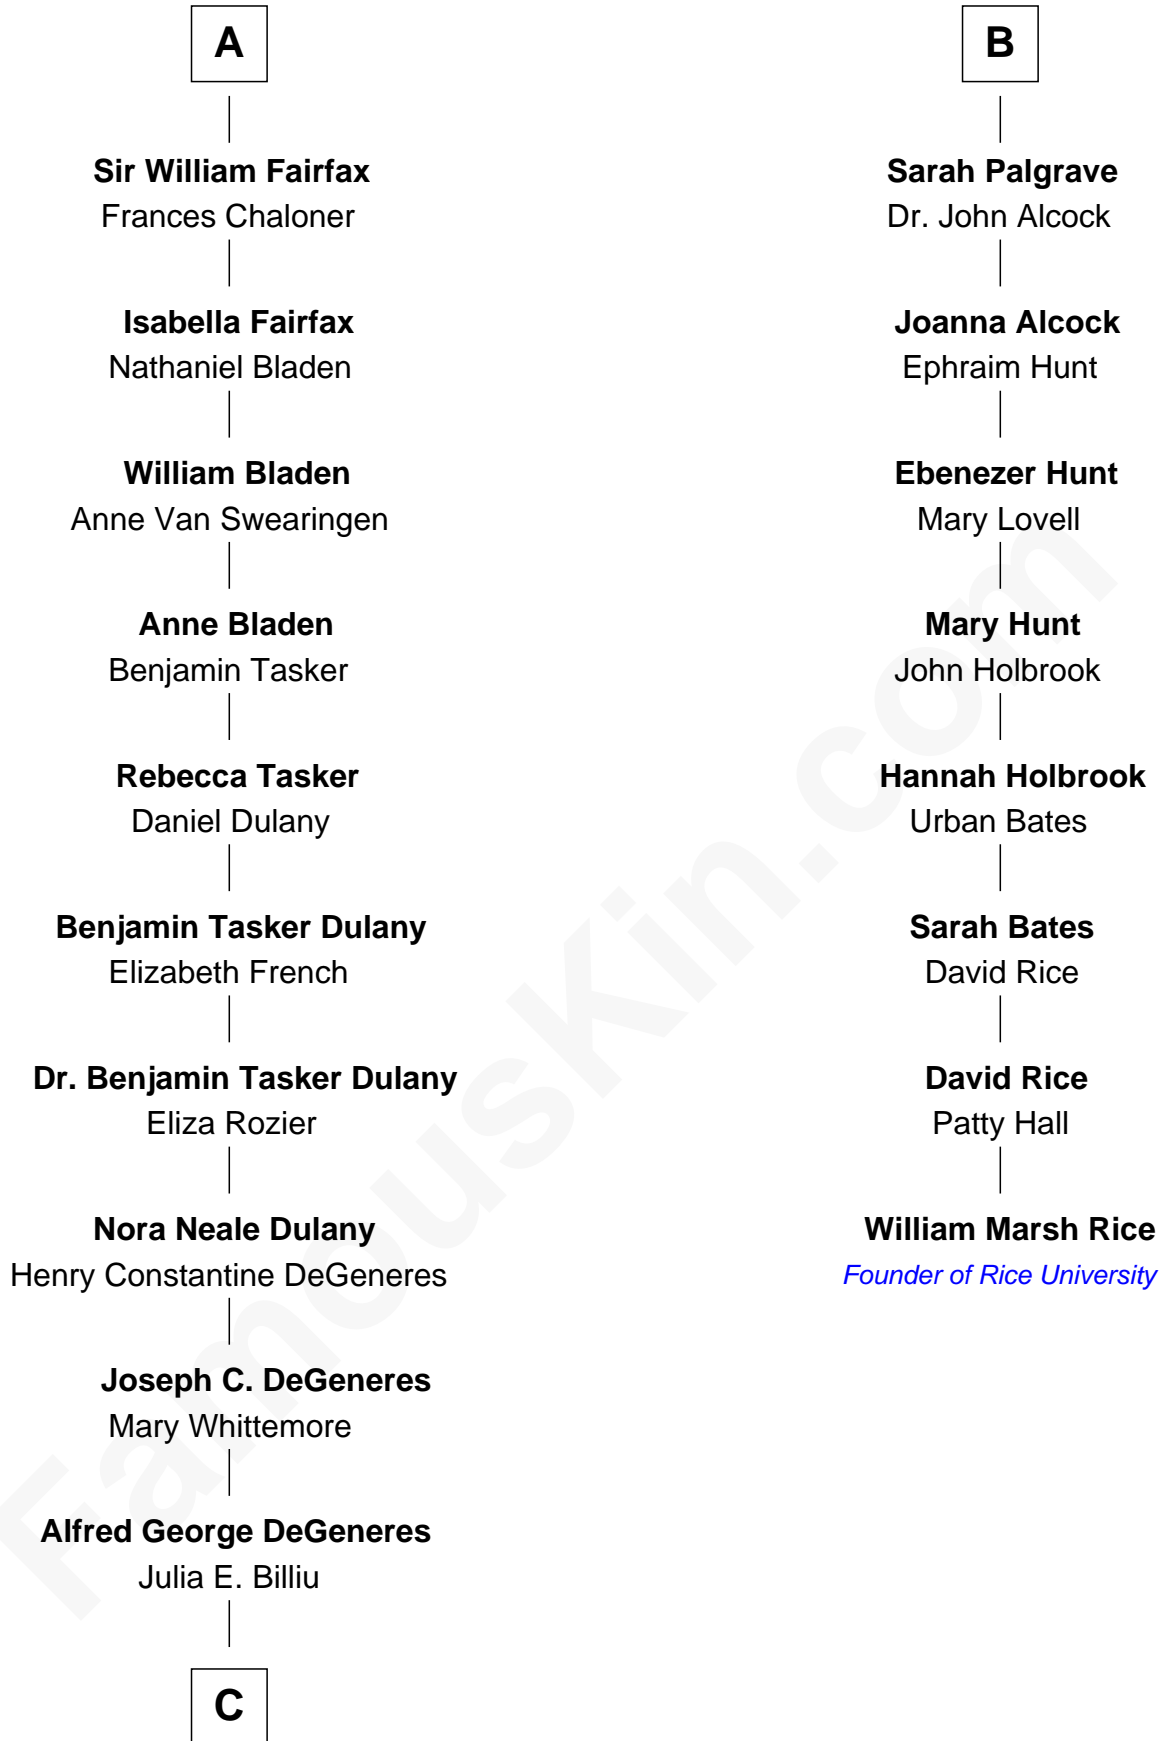

# FamousKin.com Relationship Chart of

**Ellen DeGeneres**

*Comedienne and TV Personality*

14th cousin 5 times removed of

**William Marsh Rice**

*Founder of Rice University*

**C**

—  
**Elliot Everett DeGeneres**

Ruth Elodie Martin

—  
**Elliot Everett DeGeneres**

Betty Jane Pfeffer

—  
**Ellen DeGeneres**

*Comedienne and TV Personality*

FamousKin.com