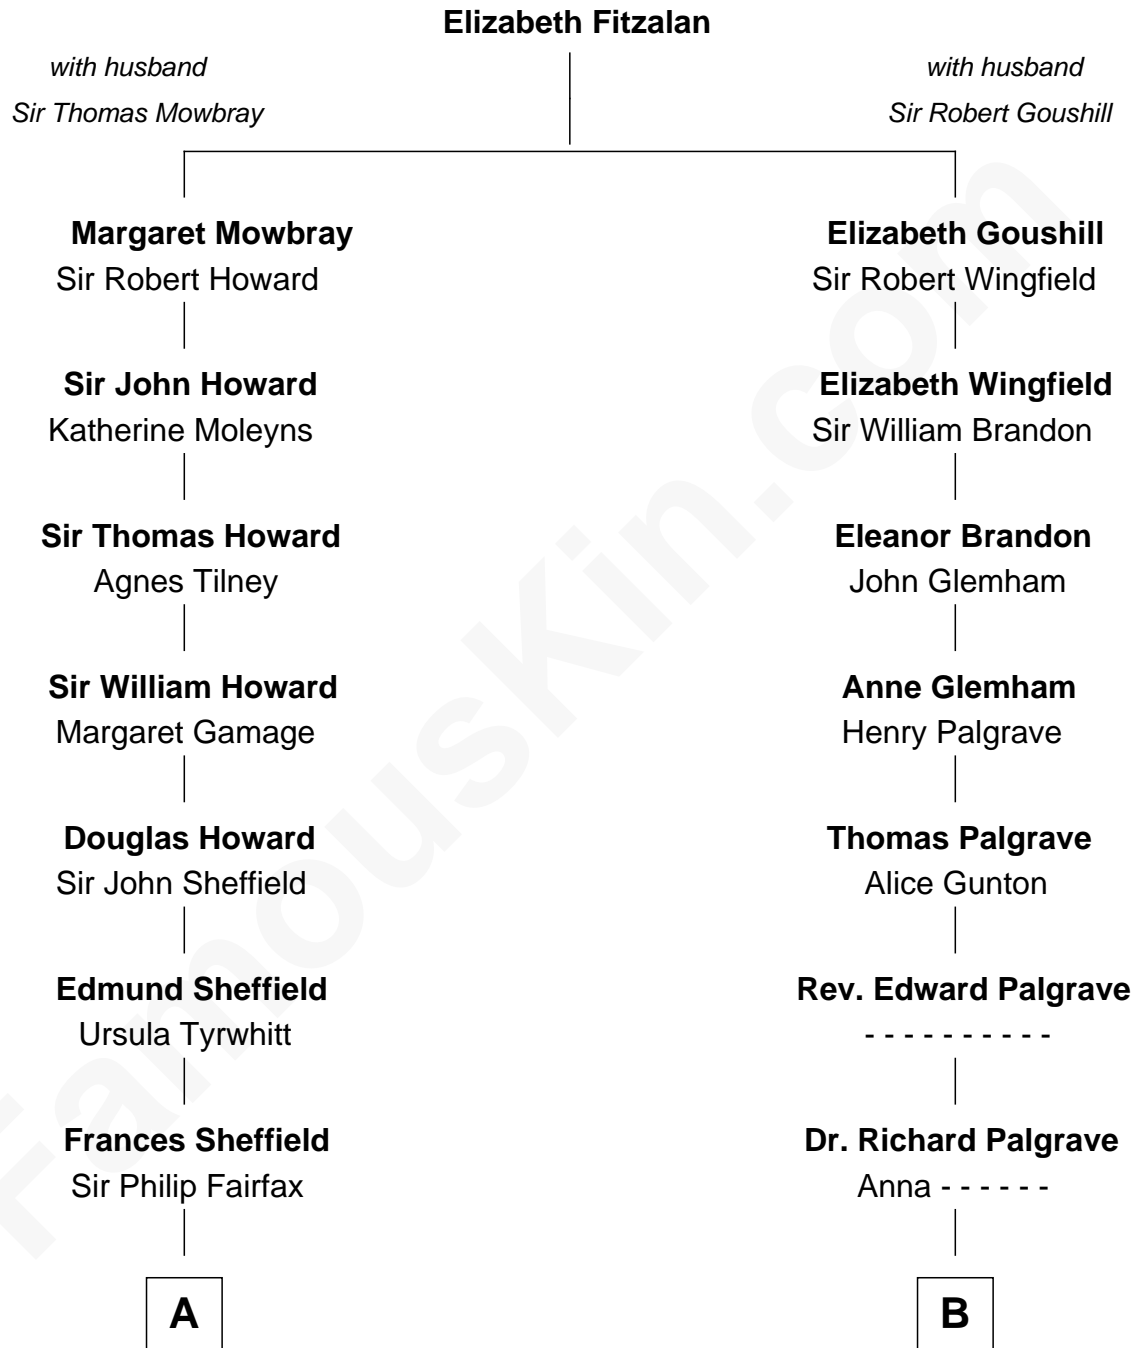

# FamousKin.com Relationship Chart of

**Ellen DeGeneres**

*Comedienne and TV Personality*

14th cousin 5 times removed of

**William Marsh Rice**

*Founder of Rice University*

**C**

—  
**Elliot Everett DeGeneres**

Ruth Elodie Martin

—  
**Elliot Everett DeGeneres**

Betty Jane Pfeffer

—  
**Ellen DeGeneres**

*Comedienne and TV Personality*

FamousKin.com