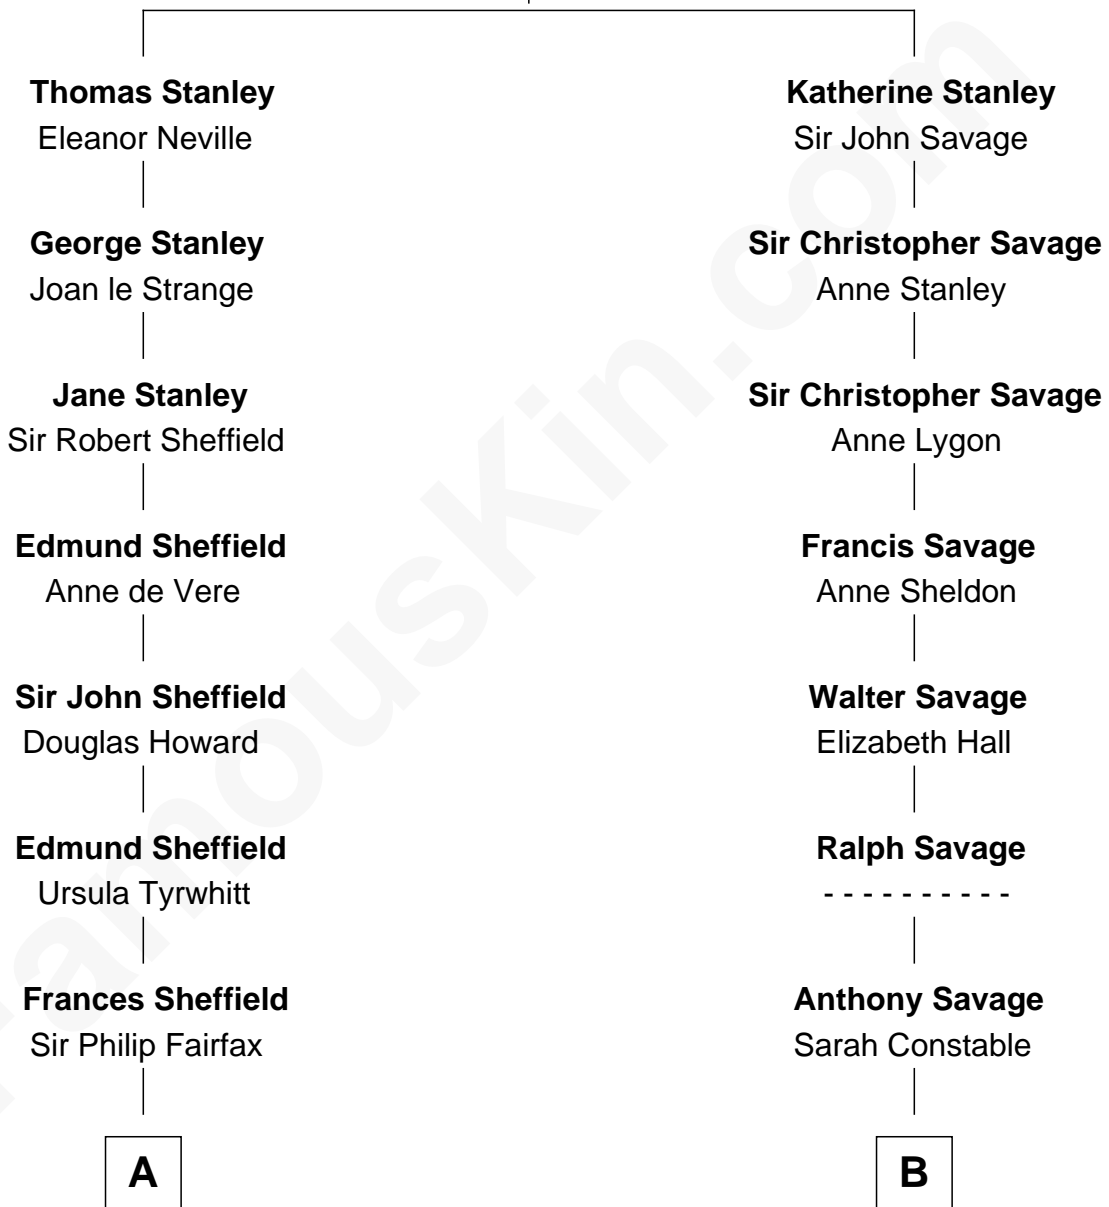

## Relationship Chart of

### Ellen DeGeneres

Comedienne and TV Personality

15th cousin 4 times removed of

### General George C. Marshall

Author of "The Marshall Plan"

**Sir Thomas Stanley**

Joan Goushill

**C**

—  
**Elliot Everett DeGeneres**

Ruth Elodie Martin

—  
**Elliot Everett DeGeneres**