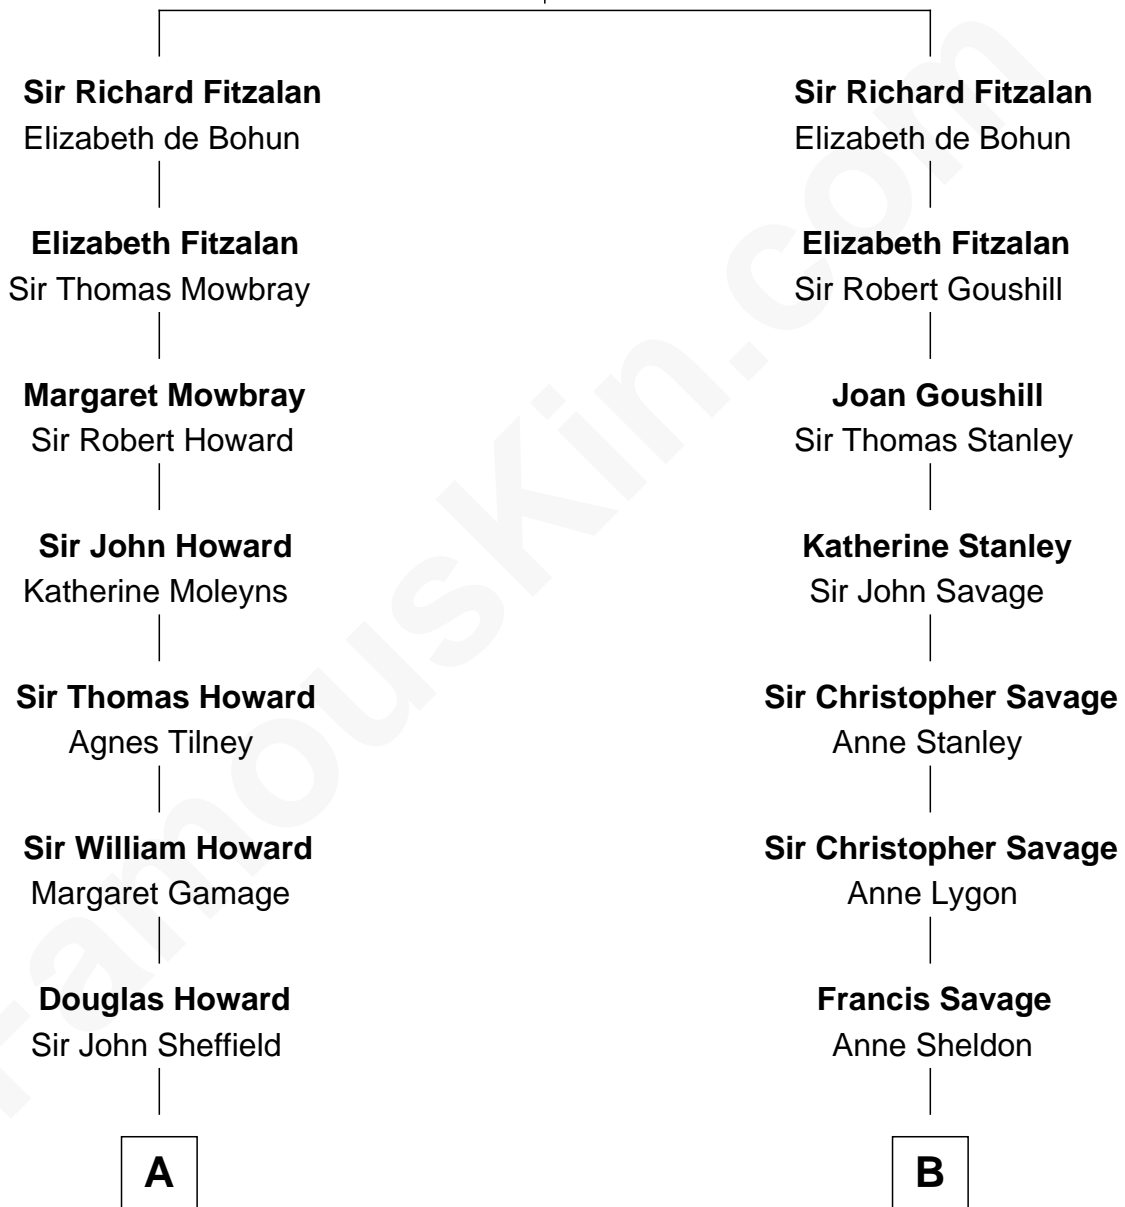

## Relationship Chart of

### Ellen DeGeneres

*Comedienne and TV Personality*

18th cousin 3 times removed of

### General George C. Marshall

*Author of "The Marshall Plan"*

**Richard Fitzalan**  
Eleanor Plantagenet

**C**

**Joseph C. DeGeneres**

Mary Whittemore

**Alfred George DeGeneres**

Julia E. Billiu