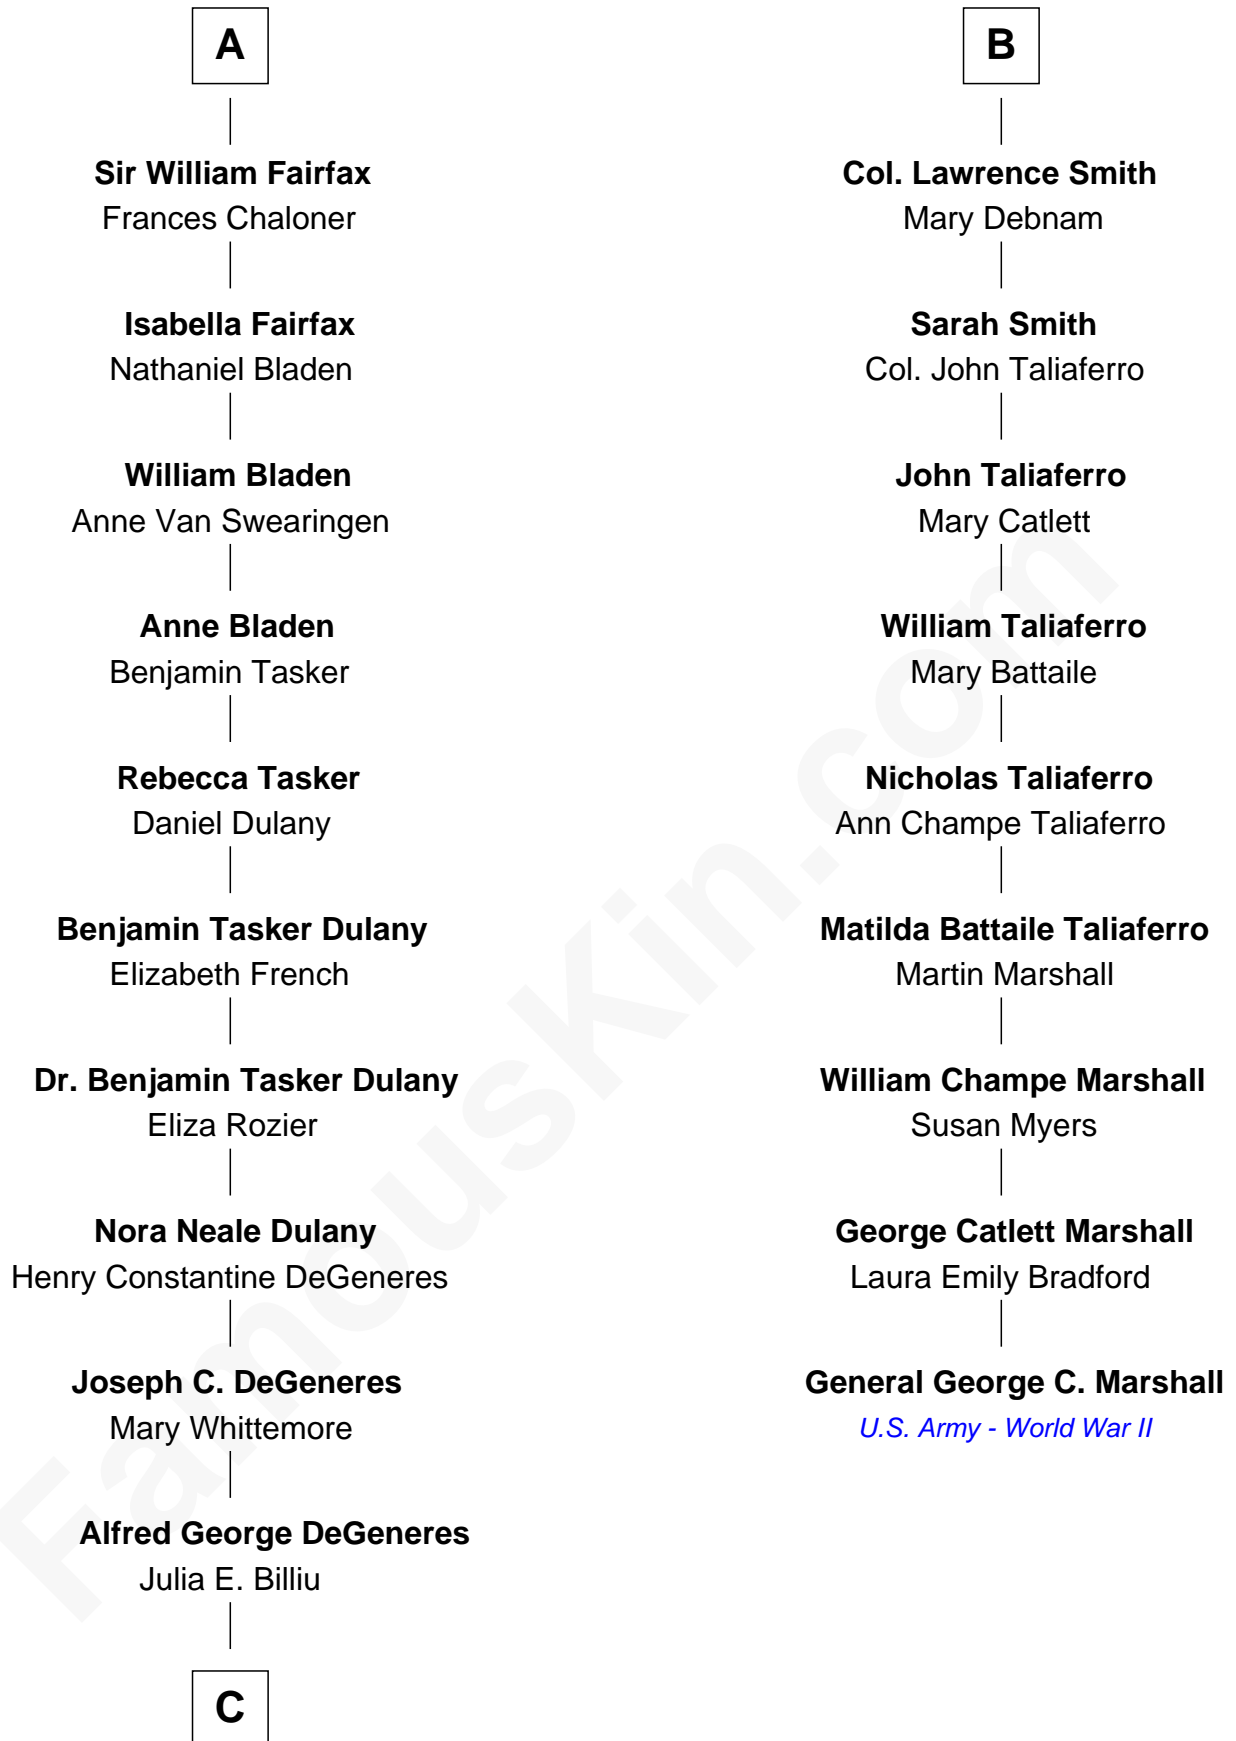

FamousKin.com

Relationship Chart of

Ellen DeGeneres

Comedienne and TV Personality

15th cousin 4 times removed of

General George C. Marshall

Author of "The Marshall Plan"

C

—
Elliot Everett DeGeneres

Ruth Elodie Martin

—
Elliot Everett DeGeneres

Betty Jane Pfeffer

—
Ellen DeGeneres

Comedienne and TV Personality

FamousKin.com