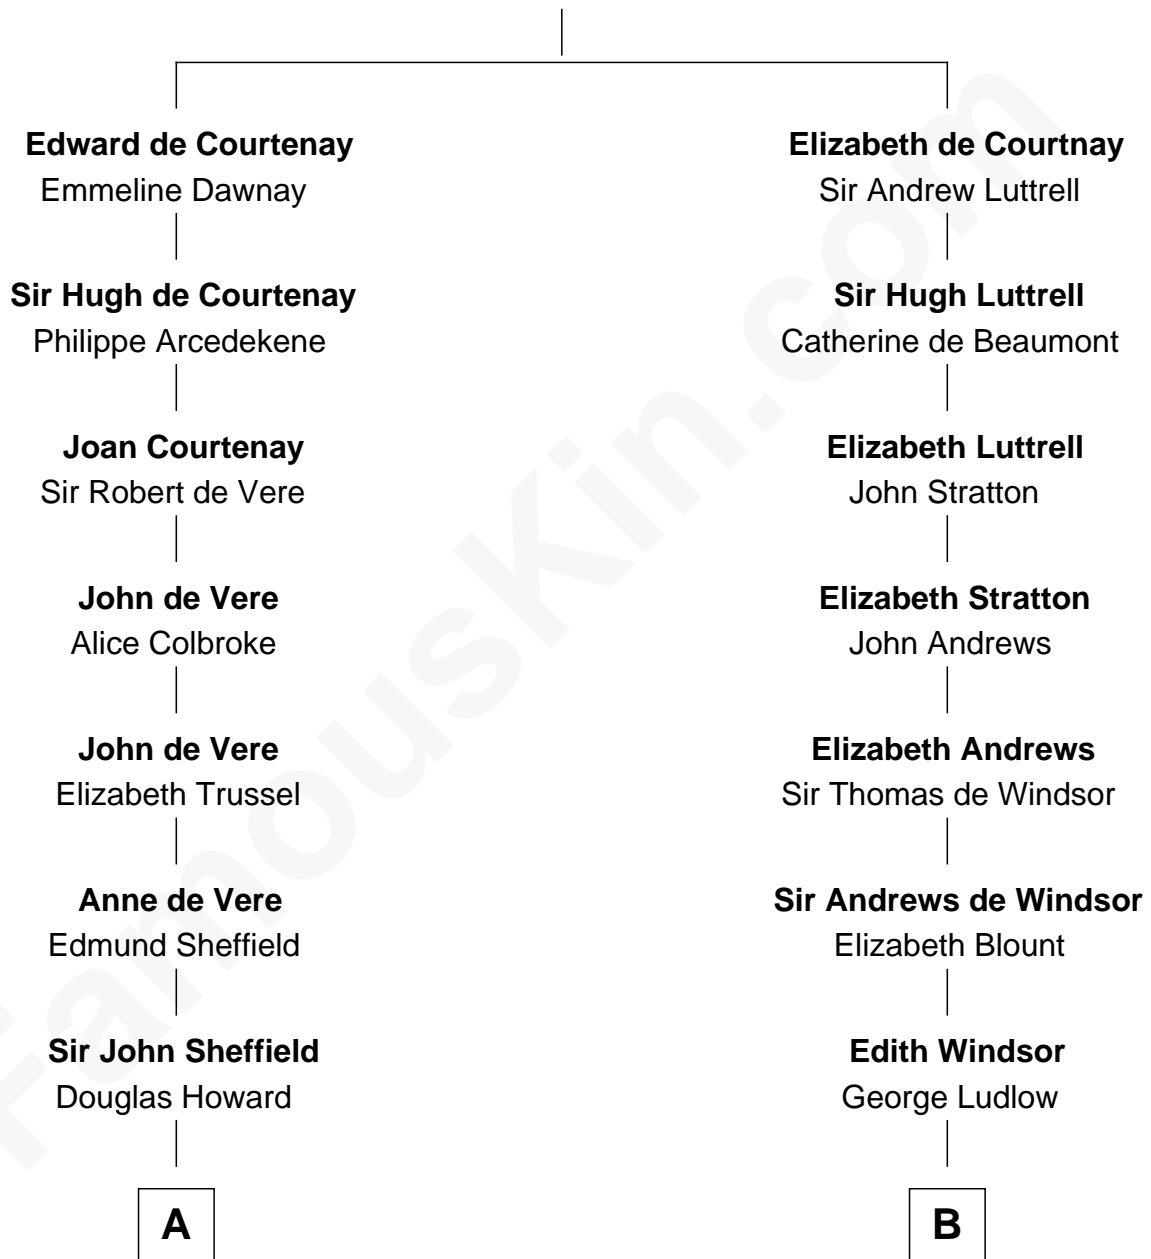

FamousKin.com

Relationship Chart of

Ellen DeGeneres

Comedienne and TV Personality

17th cousin 4 times removed of

Harry F. Byrd

50th Governor of Virginia

Sir Hugh de Courtenay

Margaret de Bohun

C

—
Joseph C. DeGeneres

Mary Whittemore

—
Alfred George DeGeneres

Julia E. Billiu

—
Elliot Everett DeGeneres

Ruth Elodie Martin