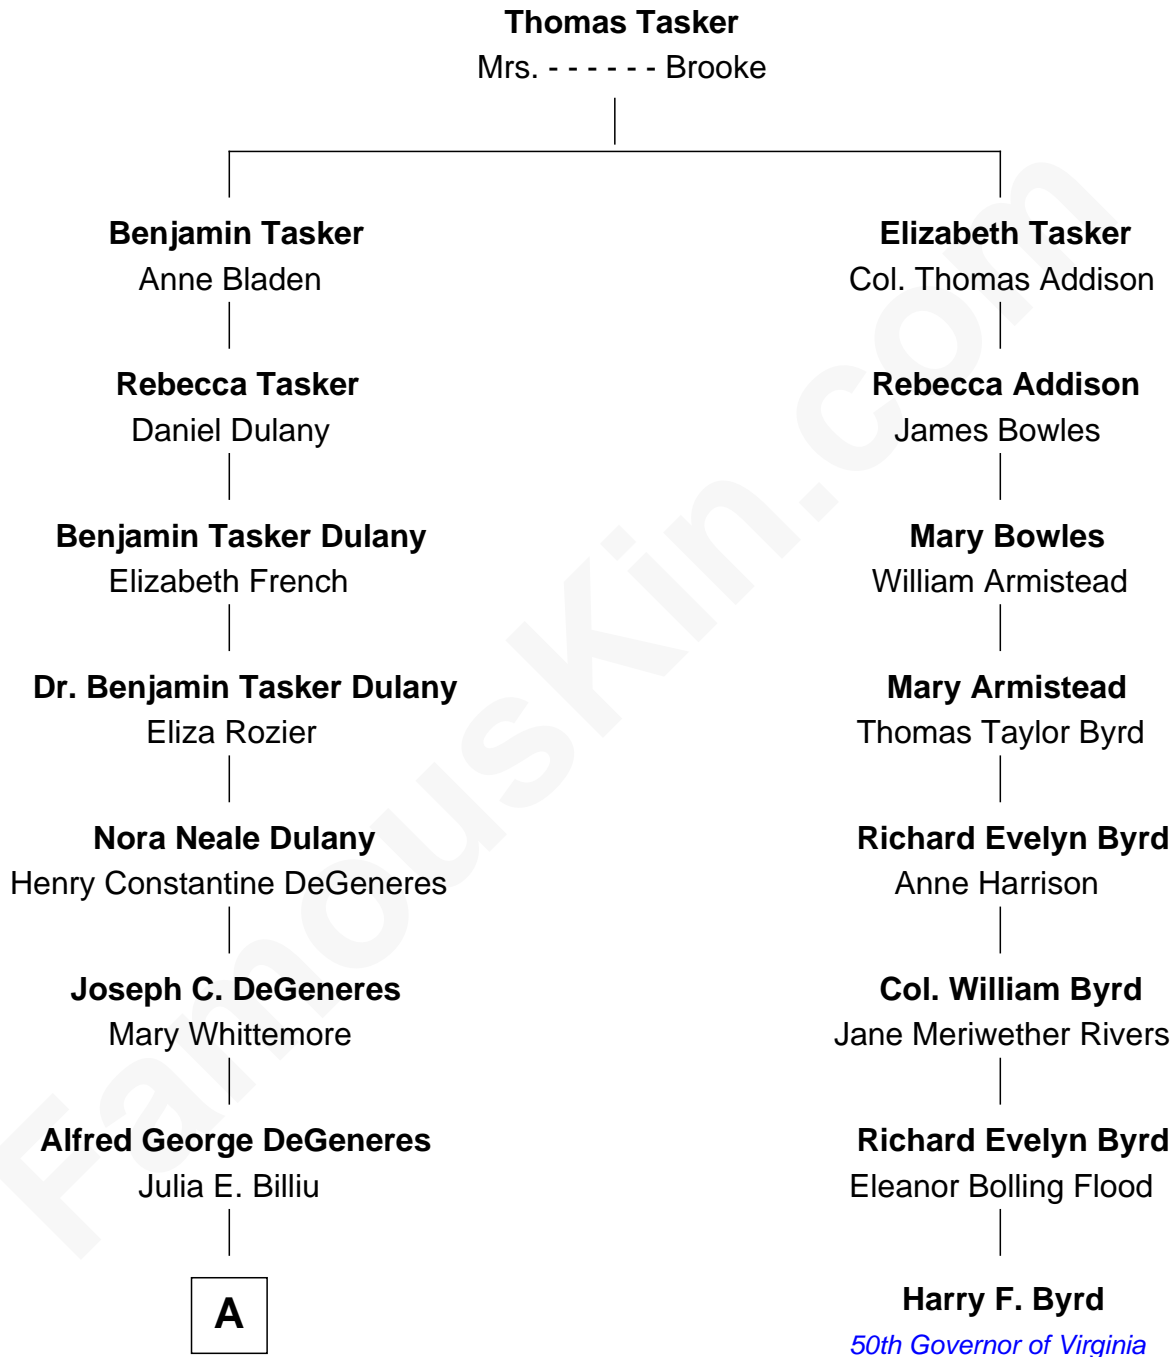

## Relationship Chart of

### Ellen DeGeneres

Comedienne and TV Personality

7th cousin 2 times removed of

**Harry F. Byrd**

50th Governor of Virginia

**A**

—  
**Elliot Everett DeGeneres**

Ruth Elodie Martin