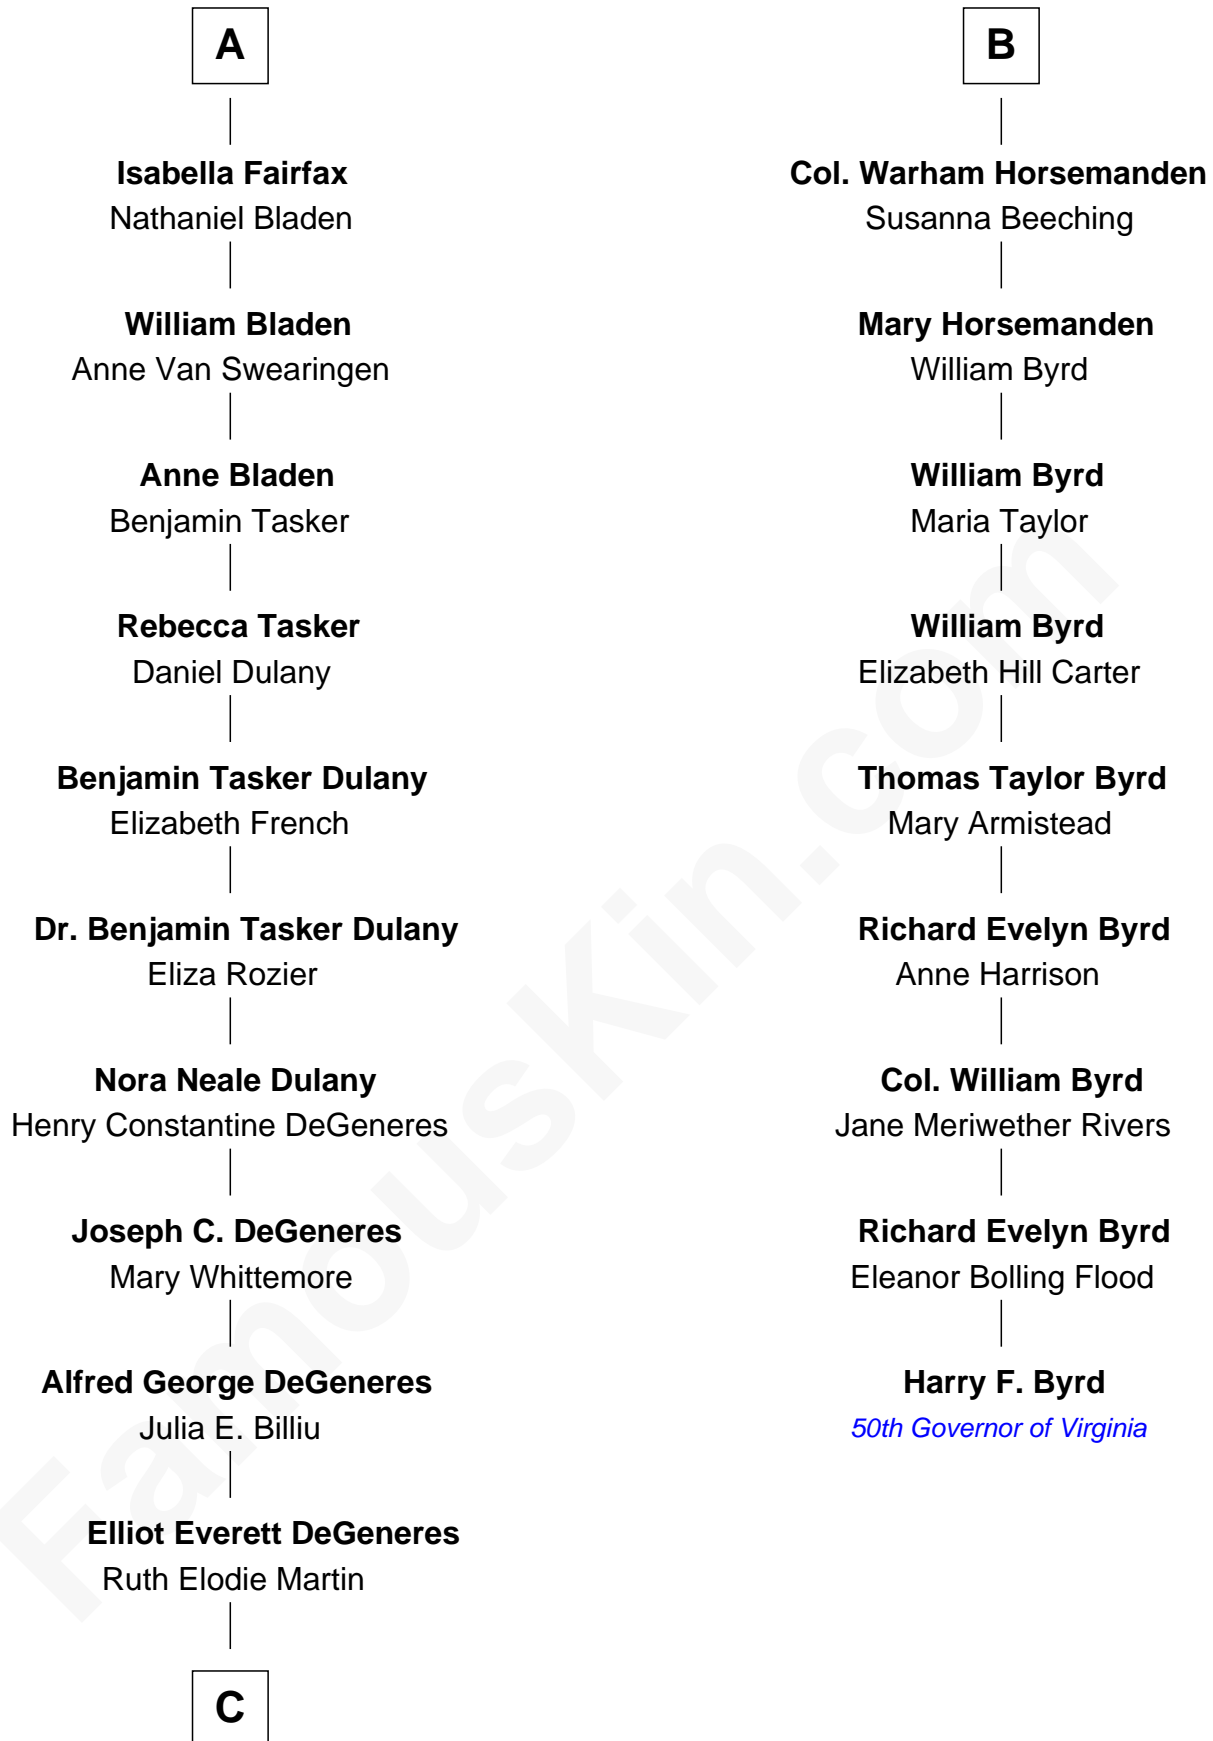

FamousKin.com

Relationship Chart of

Ellen DeGeneres

Comedienne and TV Personality

15th cousin 3 times removed of

Harry F. Byrd

50th Governor of Virginia

C

—
Elliot Everett DeGeneres

Betty Jane Pfeffer

—
Ellen DeGeneres

Comedienne and TV Personality

FamousKin.com