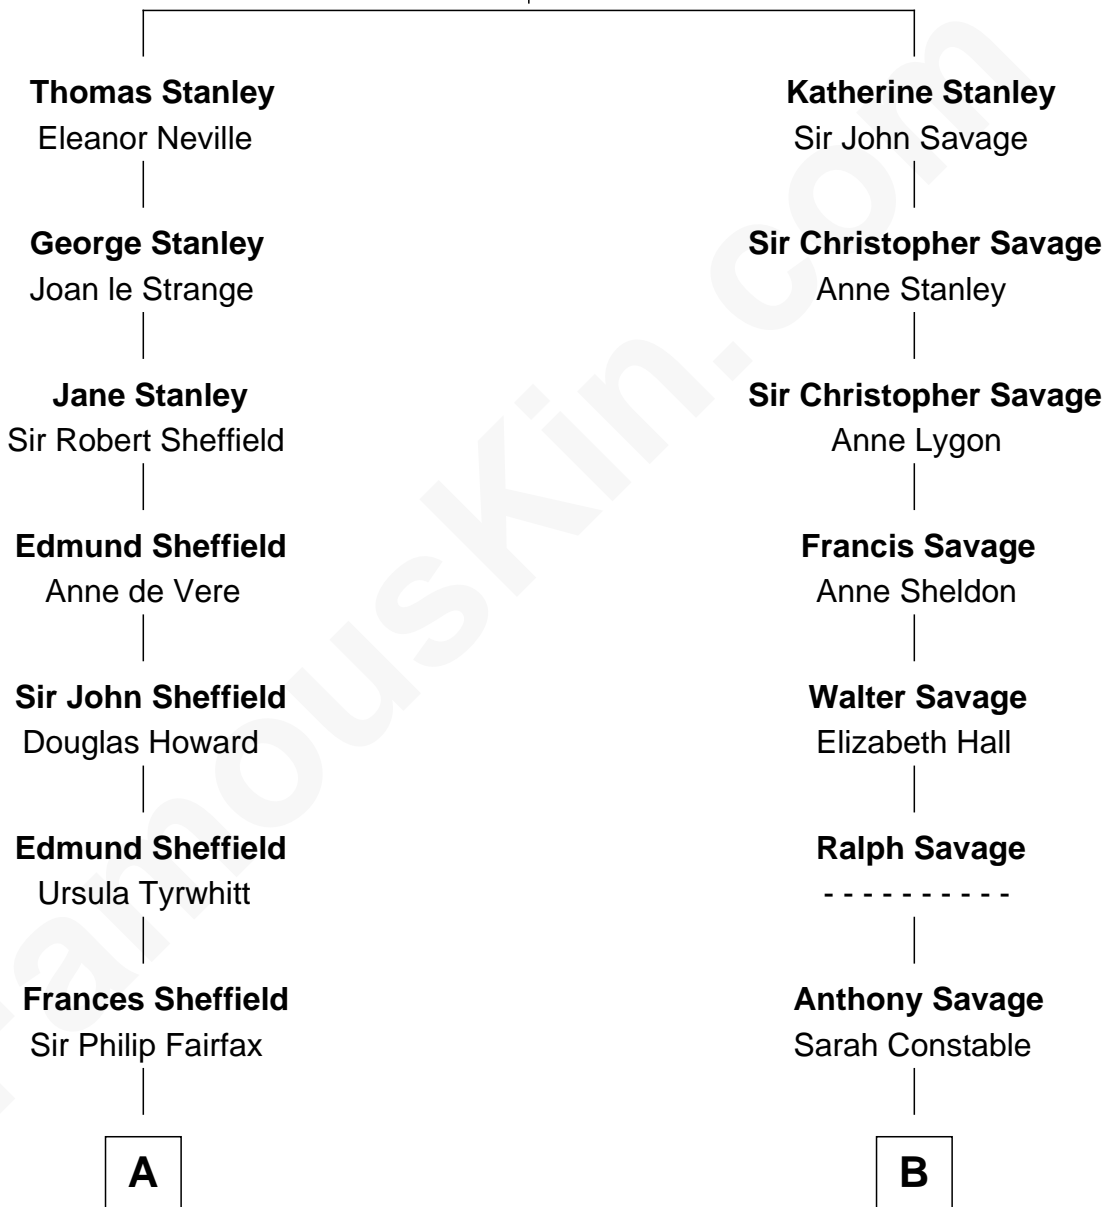

FamousKin.com

Relationship Chart of

Ellen DeGeneres

Comedienne and TV Personality

11th cousin 8 times removed of

Meriwether Lewis

Lewis and Clark Expedition

Sir Thomas Stanley

Joan Goushill

C

—
Elliot Everett DeGeneres

Ruth Elodie Martin

—
Elliot Everett DeGeneres

Betty Jane Pfeffer

—
Ellen DeGeneres

Comedienne and TV Personality

FamousKin.com