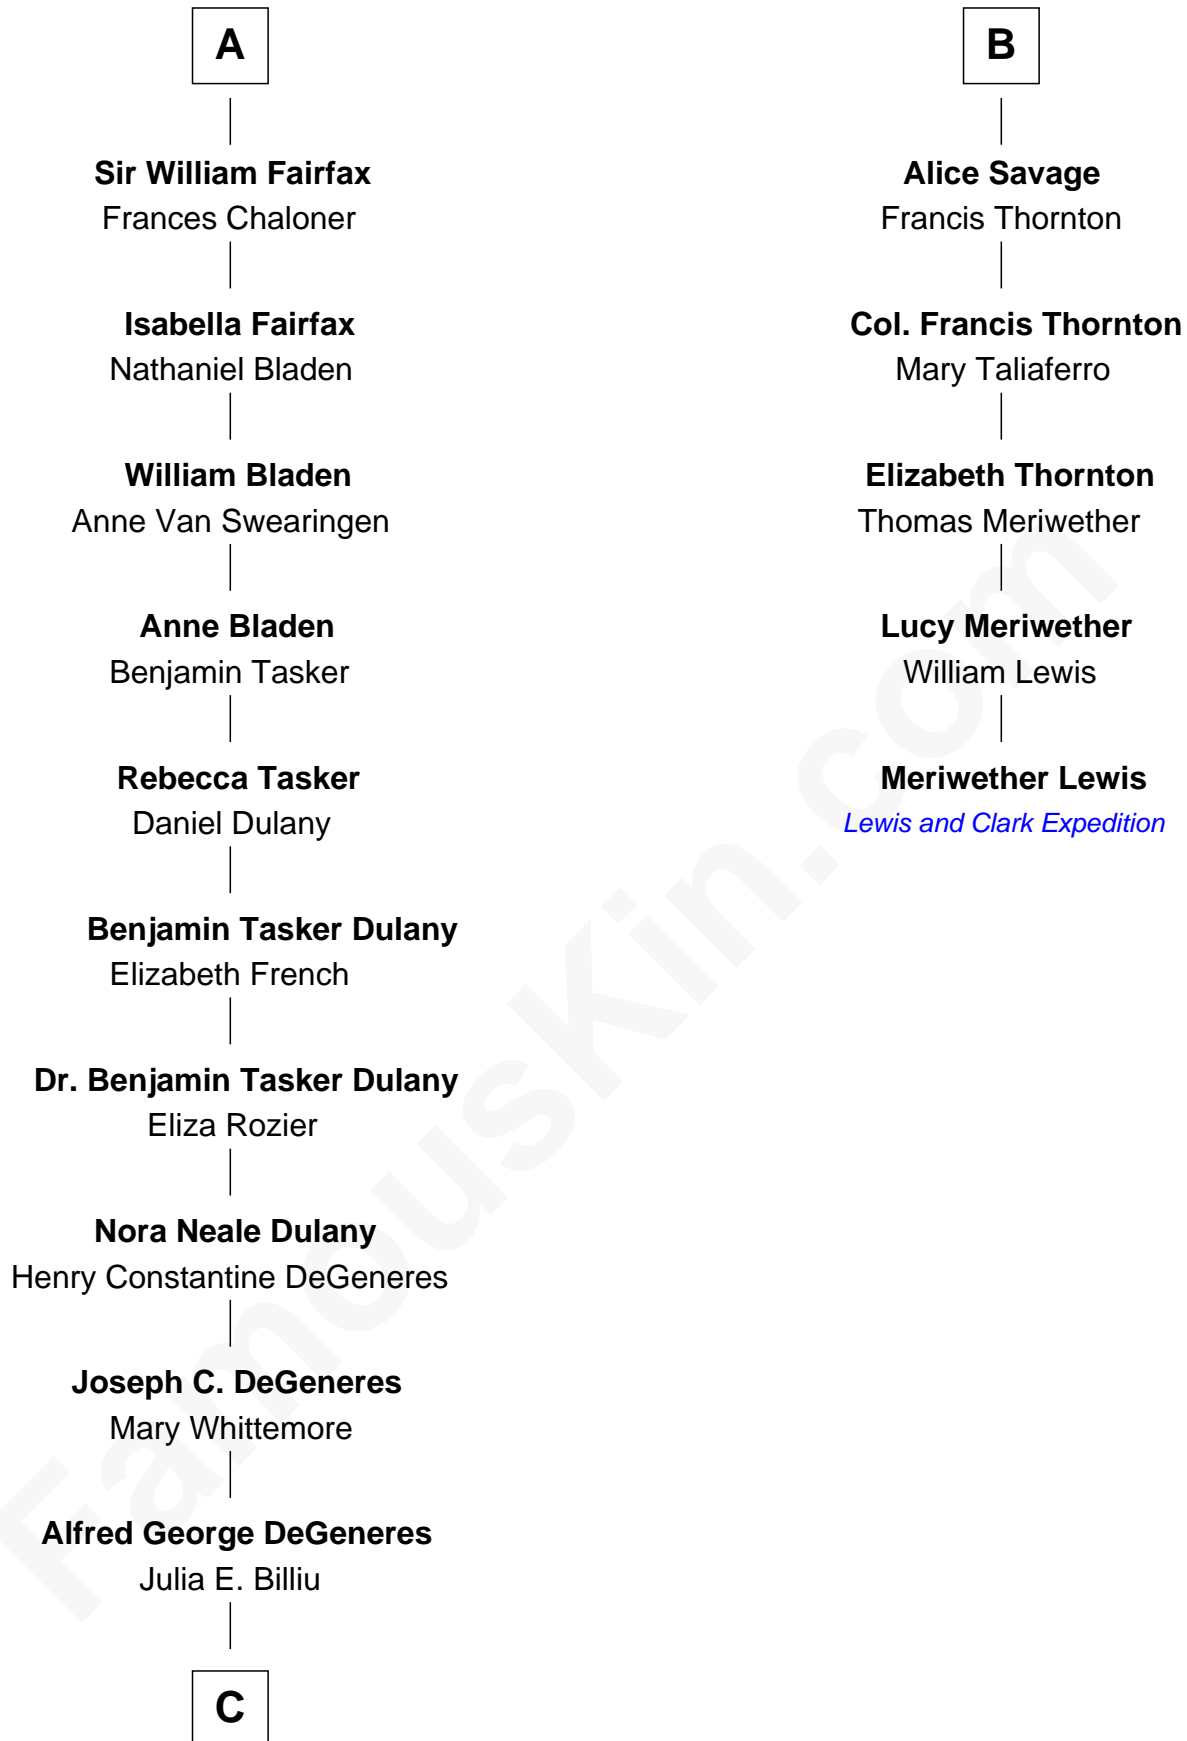

FamousKin.com

Relationship Chart of

Ellen DeGeneres

Comedienne and TV Personality

11th cousin 8 times removed of

Meriwether Lewis

Lewis and Clark Expedition

Sir Thomas Stanley

Joan Goushill

C

—
Elliot Everett DeGeneres

Ruth Elodie Martin

—
Elliot Everett DeGeneres

Betty Jane Pfeffer

—
Ellen DeGeneres

Comedienne and TV Personality