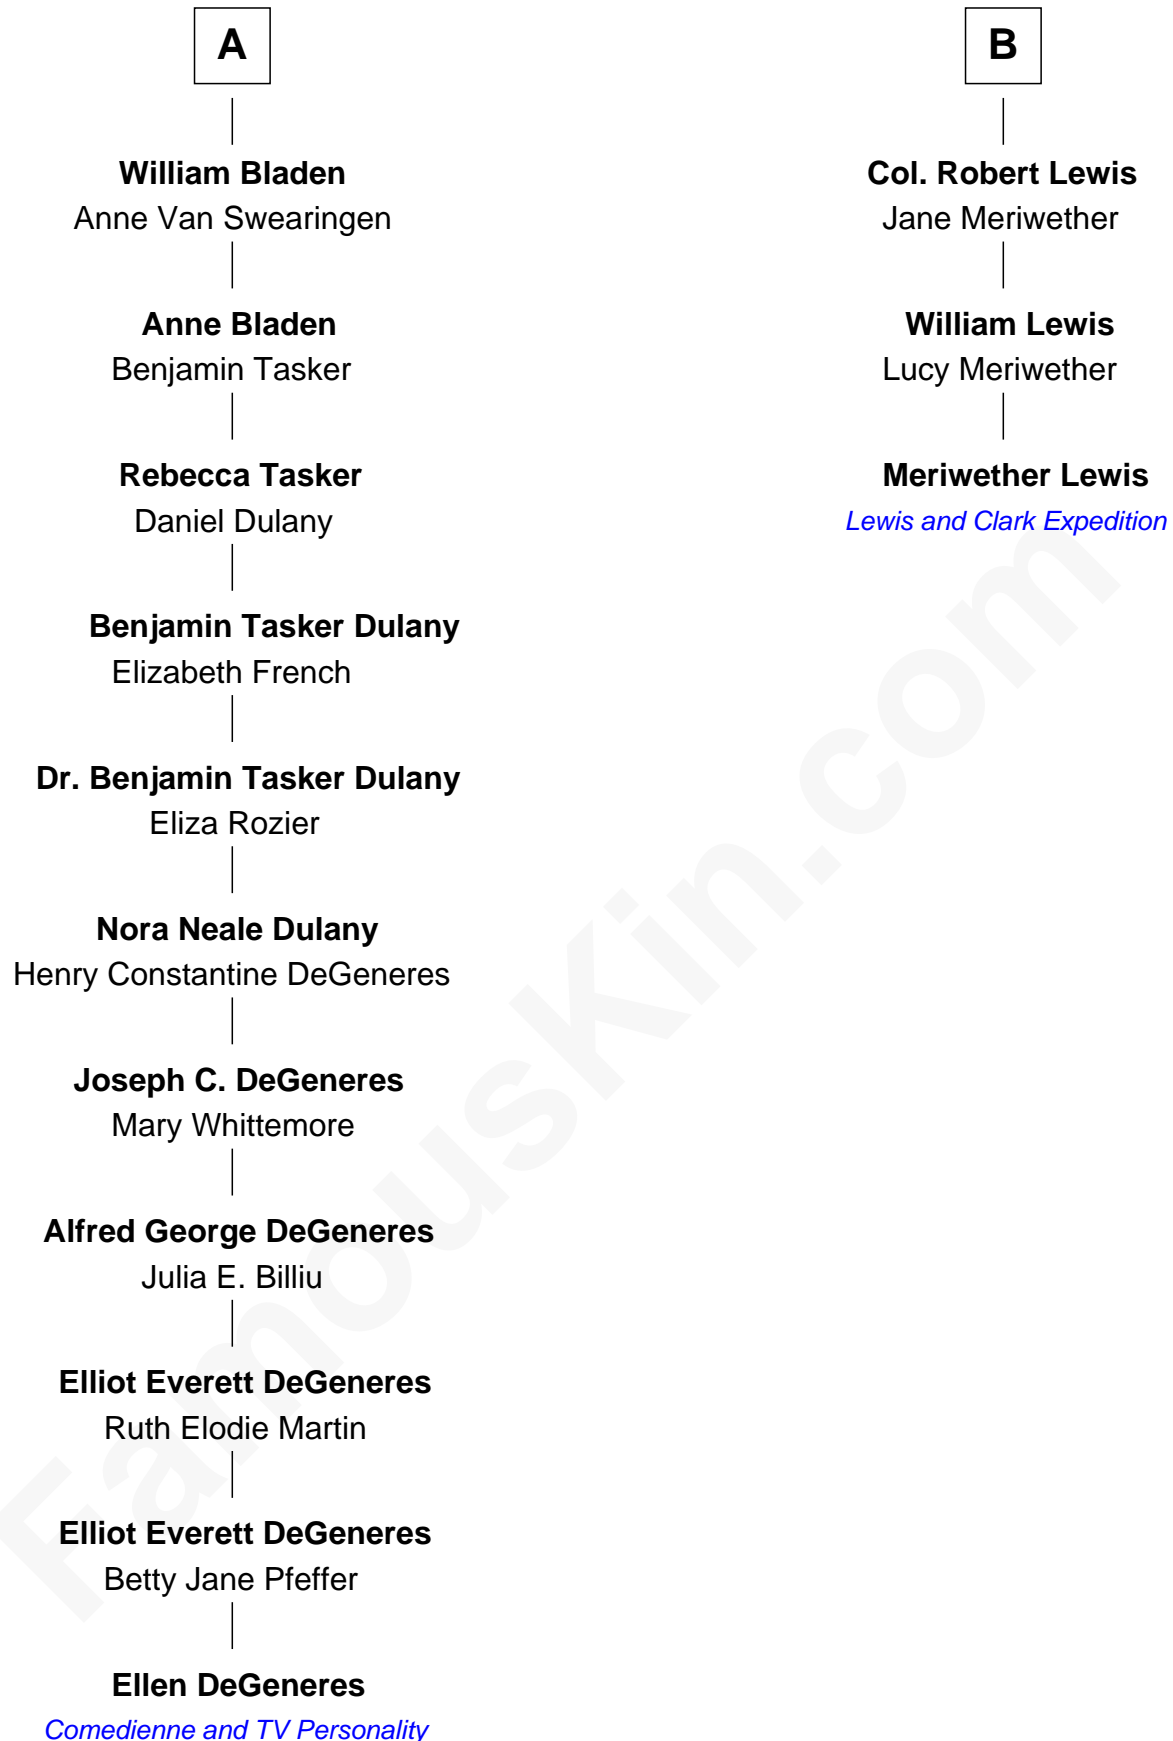

# FamousKin.com Relationship Chart of

**Ellen DeGeneres**

*Comedienne and TV Personality*

9th cousin 8 times removed of

**Meriwether Lewis**

*Lewis and Clark Expedition*

**Sir William Gascoigne**

Margaret Percy

Ellen DeGeneres photo by [Alan Light](#) (CC BY 2.0)